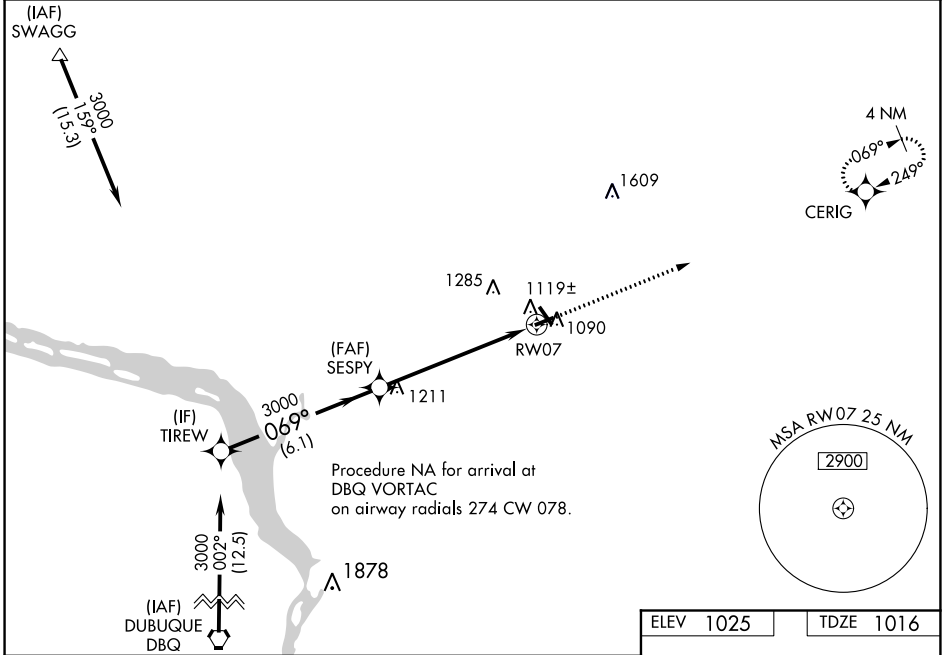

WAAS CH 82315 W07A	APP CRS 069°	Rwy Idg TDZE Apt Elev	3599 1016 1025
--	------------------------	-----------------------------	---

RNAV (GPS) RWY 7

PLATTEVILLE MUNI (PVB)

RNP APCH.		MISSED APPROACH: Climb to 3000 direct CERIG and hold.
For uncompensated Baro-VNAV systems, LNAV/VNAV NA below -17°C or above 54°C.		

AWOS-3 120.575	CHICAGO CENTER 133.95 281.4	UNICOM 122.7 (CTAF) 0
--------------------------	---------------------------------------	---------------------------------

ELEV 1025	TDZE 1016
-----------	-----------

CATEGORY	A	B	C	D
LPV DA	1283-1	267 (300-1)		NA
LNAV/VNAV DA	1406-1½	390 (400-1½)		NA
LNAV MDA	1380-1	364 (400-1)		NA
CIRCLING	1460-1 435 (500-1)	1600-1 575 (600-1)	1600-1½ 575 (600-1½)	NA

REIL Rwy 15 and 33 0
MIRL Rwy 7-25 and 15-33 0

EC-3, 27 JAN 2022 to 24 FEB 2022

EC-3, 27 JAN 2022 to 24 FEB 2022