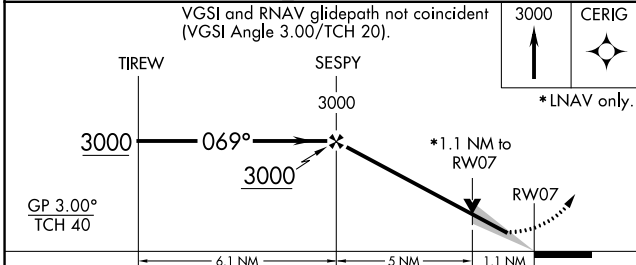

WAAS CH 82315 W07A	APP CRS 069°	Rwy Idg TDZE Apt Elev	3599 1016 1025
--	------------------------	-----------------------------	---

RNAV (GPS) RWY 7

PLATTEVILLE MUNI (PVB)

RNP APCH.		MISSED APPROACH: Climb to 3000 direct CERIG and hold.
For uncompensated Baro-VNAV systems, LNAV/VNAV NA below -17°C or above 54°C.		

AWOS-3 120.575	CHICAGO CENTER 133.95 281.4	UNICOM 122.7 (CTAF) 0
--------------------------	---------------------------------------	---------------------------------

ELEV 1025	TDZE 1016
-----------	-----------