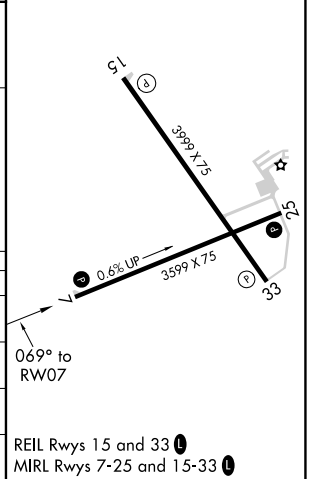

WAAS CH 82315 W07A	APP CRS 069°	Rwy Idg TDZE Apt Elev	3599 1016 1025
--	------------------------	-----------------------------	---

RNAV (GPS) RWY 7

PLATTEVILLE MUNI (PVB)

RNP APCH.		MISSED APPROACH: Climb to 3000 direct CERIG and hold.
For uncompensated Baro-VNAV systems, LNAV/VNAV NA below -17°C or above 54°C.		

CATEGORY	A	B	C	D
LPV DA	1283-1	267 (300-1)		NA
LNAV/VNAV DA	1406-1½	390 (400-1½)		NA
LNAV MDA	1380-1	364 (400-1)		NA
CIRCLING	1460-1 435 (500-1)	1600-1 575 (600-1)	1600-1½ 575 (600-1½)	NA

REIL Rwy 15 and 33 0
MIRL Rwy 7-25 and 15-33 0