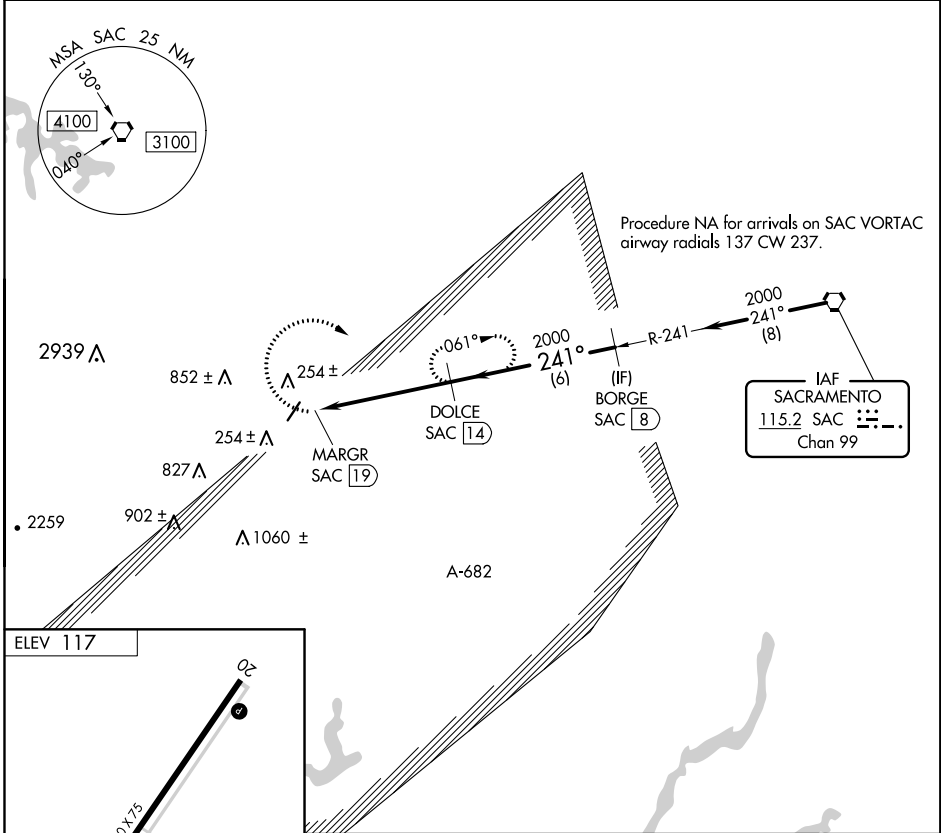

VORTAC SAC 115.2 Chan 99	APP CRS 241°	Rwy Idg TDZE Apt Elev	N/A N/A 117
--	------------------------	-----------------------------	--

VOR-A
NUT TREE (VCB)

⚠ Rwy 2 helicopter visibility reduction below 1 SM NA.
DME required.
Circling Rwy 2 NA at night.
Circling NA west of Rwy 2-20.

⚠ MISSED APPROACH: Climbing right turn to 2200 on heading 100° and SAC R-241 to DOLCE/14 DME and hold.

ASOS 134.75	TRAVIS APP CON 128.4 281.45	CTAF 122.85
-----------------------	---------------------------------------	-----------------------

CATEGORY	A	B	C	D
C CIRCLING	920-1	803 (900-1)	960-2½ 843 (900-2½)	1360-3 1243 (1300-3)

SW-2, 27 JAN 2022 to 24 FEB 2022

SW-2, 27 JAN 2022 to 24 FEB 2022