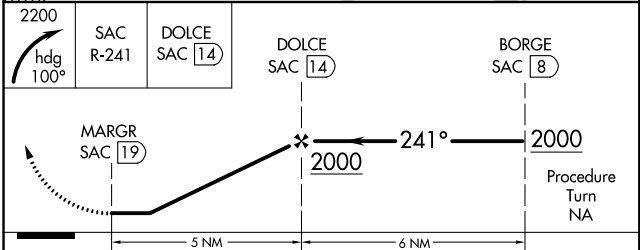

VORTAC SAC 115.2 Chan 99	APP CRS 241°	Rwy Idg TDZE Apt Elev	N/A N/A 117
--	------------------------	-----------------------------	--

VOR-A
NUT TREE (VCB)

⚠ Rwy 2 helicopter visibility reduction below 1 SM NA.
DME required.
Circling Rwy 2 NA at night.
Circling NA west of Rwy 2-20.

⚠ MISSED APPROACH: Climbing right turn to 2200 on heading 100° and SAC R-241 to DOLCE/14 DME and hold.

ASOS 134.75	TRAVIS APP CON 128.4 281.45	CTAF 122.85
-----------------------	---------------------------------------	-----------------------

CATEGORY	A	B	C	D
C CIRCLING	920-1	803 (900-1)	960-2½ 843 (900-2½)	1360-3 1243 (1300-3)

SW-2, 27 JAN 2022 to 24 FEB 2022

SW-2, 27 JAN 2022 to 24 FEB 2022