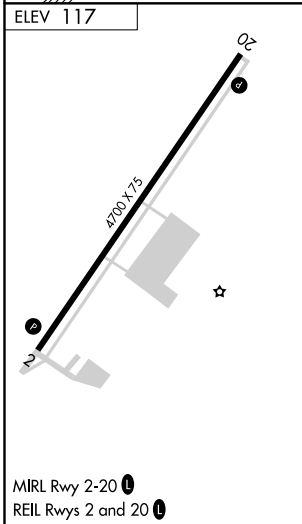

VORTAC SAC 115.2 Chan 99	APP CRS 241°	Rwy Idg TDZE Apt Elev	N/A N/A 117
--	------------------------	-----------------------------	--

VOR-A
NUT TREE (VCB)

⚠ Rwy 2 helicopter visibility reduction below 1 SM NA.
DME required.
Circling Rwy 2 NA at night.
Circling NA west of Rwy 2-20.

⚠ MISSED APPROACH: Climbing right turn to 2200 on heading 100° and SAC R-241 to DOLCE/14 DME and hold.

ASOS 134.75	TRAVIS APP CON 128.4 281.45	CTAF 122.85
-----------------------	---------------------------------------	-----------------------

CATEGORY	A	B	C	D
C CIRCLING	920-1	803 (900-1)	960-2½ 843 (900-2½)	1360-3 1243 (1300-3)

SW-2, 27 JAN 2022 to 24 FEB 2022

SW-2, 27 JAN 2022 to 24 FEB 2022