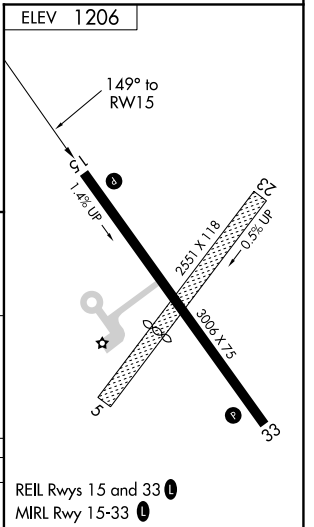

APP CRS <b>149°</b>	Rwy Idg TDZE Apt Elev	<b>N/A</b> <b>N/A</b> <b>1206</b>
------------------------	-----------------------------	---

# RNAV (GPS)-B

GREENVILLE MUNI (4G1)

RNP APCH.		MISSED APPROACH: Climbing left turn to 2900 direct HAGAR and hold.
<b>NA</b>	Rwy 15 helicopter visibility reduction below 1 SM NA. Procedure NA at night. Use Youngstown altimeter setting.	
YNG ASOS <b>123.75</b>	YOUNGSTOWN APP CON ★ <b>133.95 322.3</b>	UNICOM <b>122.8 (CTAF) 0</b>