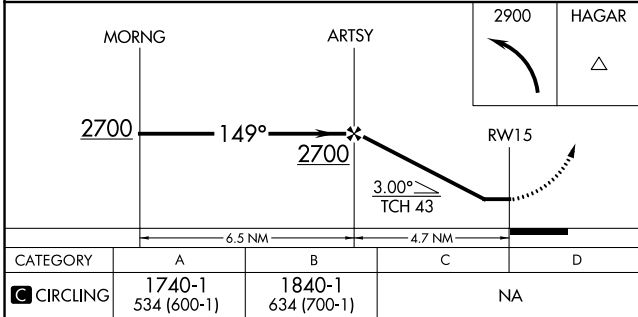

APP CRS <b>149°</b>	Rwy Idg TDZE Apt Elev	<b>N/A</b> <b>N/A</b> <b>1206</b>
------------------------	-----------------------------	---

# RNAV (GPS)-B

GREENVILLE MUNI (4G1)

RNP APCH.		MISSED APPROACH: Climbing left turn to 2900 direct HAGAR and hold.
<b>NA</b>	Rwy 15 helicopter visibility reduction below 1 SM NA. Procedure NA at night. Use Youngstown altimeter setting.	
YNG ASOS <b>123.75</b>	YOUNGSTOWN APP CON ★ <b>133.95 322.3</b>	UNICOM <b>122.8 (CTAF) 0</b>