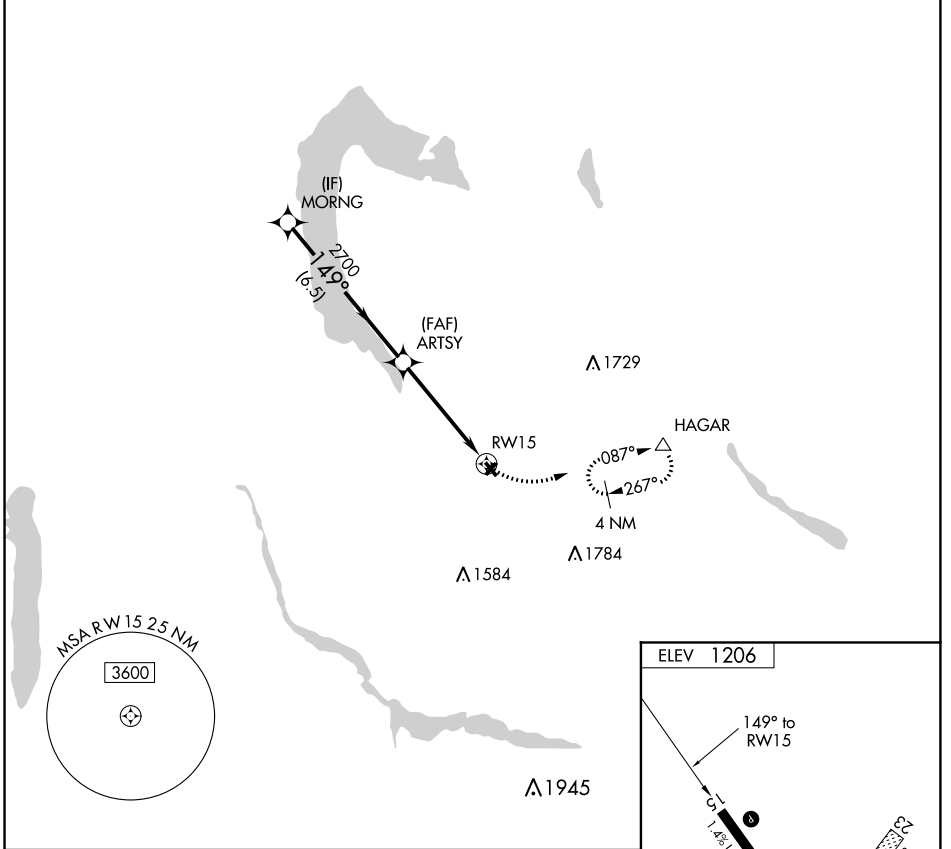

APP CRS <b>149°</b>	Rwy Idg TDZE Apt Elev	<b>N/A</b> <b>N/A</b> <b>1206</b>
------------------------	-----------------------------	---

# RNAV (GPS)-B

GREENVILLE MUNI (4G1)

RNP APCH.		MISSED APPROACH: Climbing left turn to 2900 direct HAGAR and hold.
<b>NA</b>	Rwy 15 helicopter visibility reduction below 1 SM NA. Procedure NA at night. Use Youngstown altimeter setting.	
YNG ASOS <b>123.75</b>	YOUNGSTOWN APP CON ★ <b>133.95 322.3</b>	UNICOM <b>122.8 (CTAF) 0</b>

NE-4, 27 JAN 2022 to 24 FEB 2022

NE-4, 27 JAN 2022 to 24 FEB 2022