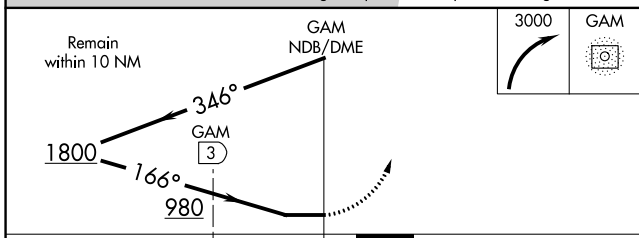

NDB/DME GAM 369 Chan 92 (114.5)	APP CRS 166°	Rwy Idg 4500 TDZE 27 Apt Elev 27
---	------------------------	---

NDB RWY 16

GAMBELL (GAM)(PAGM)

Circling NA northeast of Rwy 16-34. -27°C		MISSED APPROACH: Climbing right turn to 3000 in GAM NDB/DME holding pattern.	
AWOS-3P 125.9	ANCHORAGE CENTER 132.2 281.4	NOME RADIO 122.0	CTAF 122.7 0

CATEGORY	A	B	C	D
S-16	980-1¼ 953 (1000-1¼)	980-1½ 953 (1000-1½)	980-3	953 (1000-3)
CIRCLING	980-1¼ 953 (1000-1¼)	980-1½ 953 (1000-1½)	980-3	953 (1000-3)
DME MINIMUMS				
S-16	920-1¼	893 (900-1¼)	920-2¾ 893 (900-2¾)	920-3 893 (900-3)
CIRCLING	920-1¼	893 (900-1¼)	920-2¾ 893 (900-2¾)	920-3 893 (900-3)