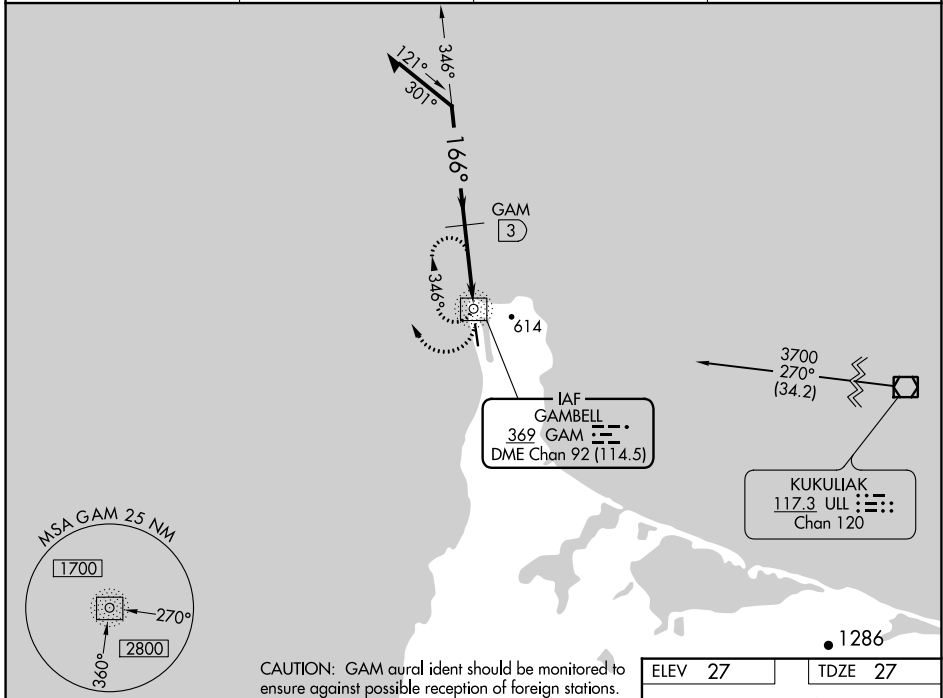

NDB/DME GAM 369 Chan 92 (114.5)	APP CRS 166°	Rwy Idg 4500 TDZE 27 Apt Elev 27
---	------------------------	---

NDB RWY 16

GAMBELL (GAM)(PAGM)

Circling NA northeast of Rwy 16-34. -27°C		MISSED APPROACH: Climbing right turn to 3000 in GAM NDB/DME holding pattern.	
AWOS-3P 125.9	ANCHORAGE CENTER 132.2 281.4	NOME RADIO 122.0	CTAF 122.7 0

CATEGORY	A	B	C	D
S-16	980-1¼ 953 (1000-1¼)	980-1½ 953 (1000-1½)	980-3	953 (1000-3)
CIRCLING	980-1¼ 953 (1000-1¼)	980-1½ 953 (1000-1½)	980-3	953 (1000-3)
DME MINIMUMS				
S-16	920-1¼	893 (900-1¼)	920-2¾ 893 (900-2¾)	920-3 893 (900-3)
CIRCLING	920-1¼	893 (900-1¼)	920-2¾ 893 (900-2¾)	920-3 893 (900-3)