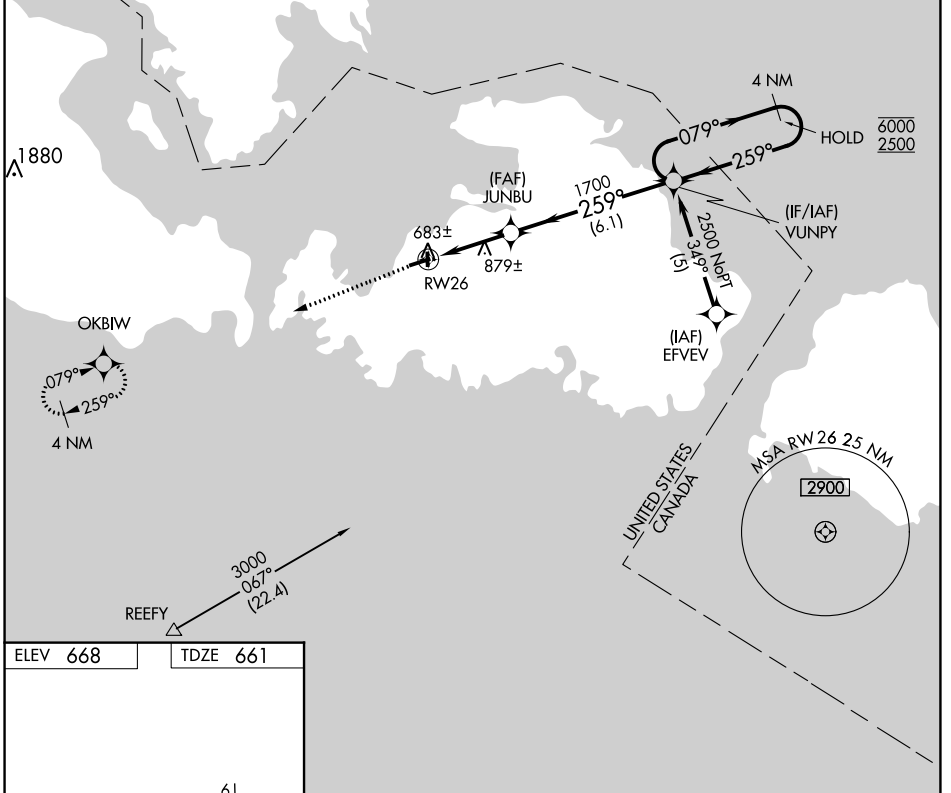

APP CRS 259°	Rwy Idg TDZE Apt Elev	3830 661 668
------------------------	-----------------------------	---

RNAV (GPS) RWY 26

DRUMMOND ISLAND (DRM)

RNP APCH. ▼ Rwy 26 helicopter visibility reduction below 1 SM NA. Procedure NA at night. Circling to Rwy 1-19 NA.	MISSED APPROACH: Climb to 3000 direct OKBIW and hold.
---	---

AWOS-3 118.325	TORONTO CENTER 132.65 344.5	UNICOM 122.8 (CTAF) 1
--------------------------	---------------------------------------	---------------------------------

ELEV 668	TDZE 661
----------	----------

CATEGORY	A	B	C	D
LNAV MDA	1180-1	519 (600-1)	1180-1½ 519 (600-1½)	NA
CIRCLING	1180-1	512 (600-1)	1240-1½ 572 (600-1½)	NA

EC-1, 27 JAN 2022 to 24 FEB 2022

EC-1, 27 JAN 2022 to 24 FEB 2022