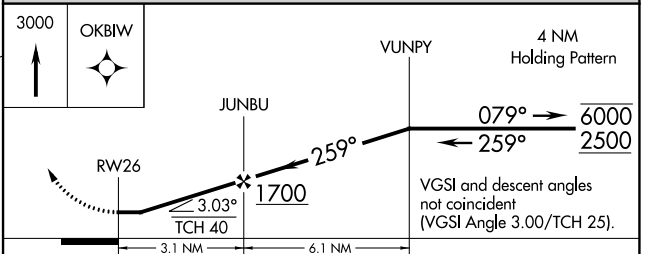

CATEGORY	A	B	C	D
LNAV MDA	1180-1	519 (600-1)	1180-1½ 519 (600-1½)	NA
CIRCLING	1180-1	512 (600-1)	1240-1½ 572 (600-1½)	NA

EC-1, 27 JAN 2022 to 24 FEB 2022

EC-1, 27 JAN 2022 to 24 FEB 2022