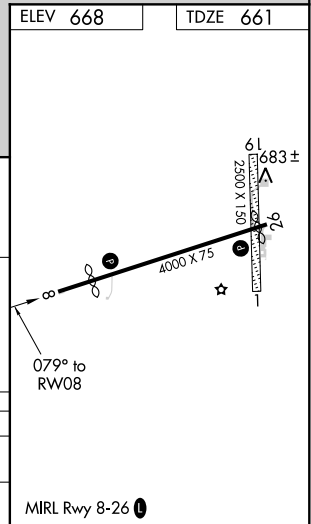

CATEGORY	A	B	C	D
LNNAV MDA	1120-1	459 (500-1)	1120-1¼ 459 (500-1¼)	NA
CIRCLING	1160-1	492 (500-1)	1240-1½ 572 (600-1½)	NA

MIRL Rwy 8-26 0