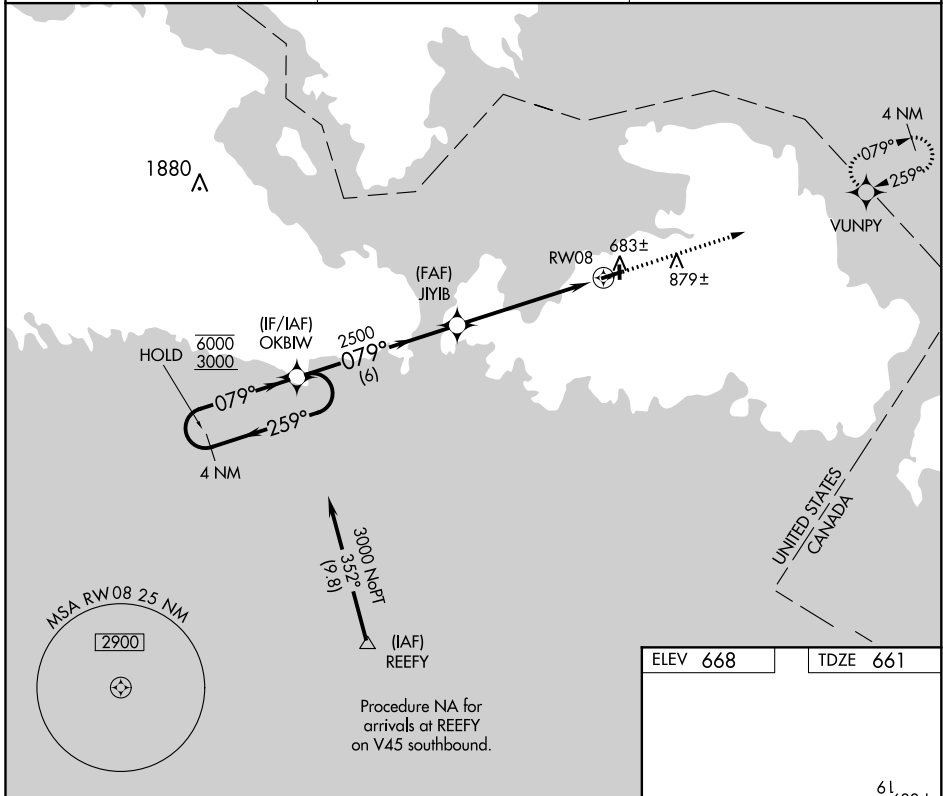

APP CRS 079°	Rwy Idg TDZE Apt Elev	3350 661 668
------------------------	-----------------------------	---

RNAV (GPS) RWY 8

DRUMMOND ISLAND (DRM)

RNP APCH.

▼ Rwy 8 helicopter visibility reduction below 1 SM NA.
Procedure NA at night. Circling to Rwy 1-19 NA.

MISSED APPROACH: Climb to 2500 direct VUNPY and hold.

AWOS-3 118.325	TORONTO CENTER 132.65 344.5	UNICOM 122.8 (CTAF) 0
--------------------------	---------------------------------------	---------------------------------

EC-1, 27 JAN 2022 to 24 FEB 2022

EC-1, 27 JAN 2022 to 24 FEB 2022

CATEGORY	A	B	C	D
LNNAV MDA	1120-1	459 (500-1)	1120-1¼ 459 (500-1¼)	NA
CIRCLING	1160-1	492 (500-1)	1240-1½ 572 (600-1½)	NA

MIRL Rwy 8-26 0