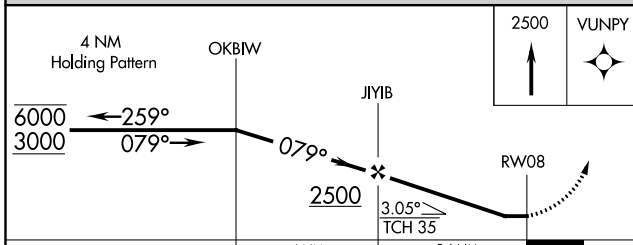

CATEGORY	A	B	C	D
LNNAV MDA	1120-1	459 (500-1)	1120-1¼ 459 (500-1¼)	NA
CIRCLING	1160-1	492 (500-1)	1240-1½ 572 (600-1½)	NA

MIRL Rwy 8-26 0