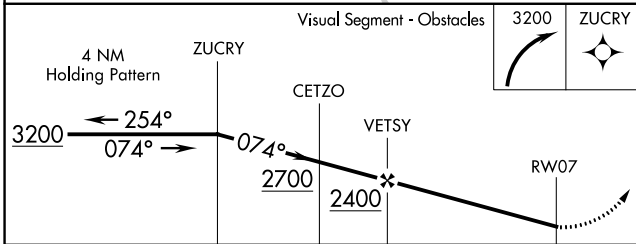

MISSED APPROACH: Climbing right turn to 3200 direct ZUCRY and hold.

NEW YORK APP CON
127.6 379.9

UNICOM
123.0 (CTAF) 0

NE-2, 27 JAN 2022 to 24 FEB 2022

NE-2, 27 JAN 2022 to 24 FEB 2022

ELEV 372	TDZE 372
----------	----------

CATEGORY	A	B	C	D
LNVA MDA	1140-1 768 (800-1)	1140-1¼ 768 (800-1¼)	NA	
LEHIGH VALLEY ALTIMETER SETTING MINIMUMS				
LNVA MDA	1420-1¼ 1048 (1100-1¼)	1420-1½ 1048 (1100-1½)	NA	