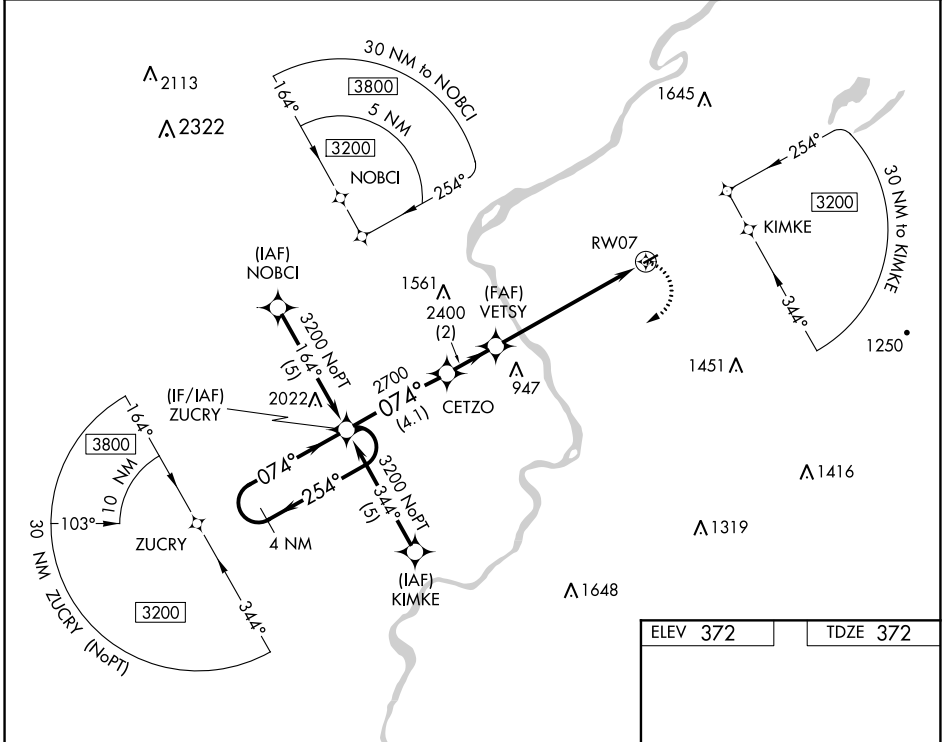

RNAV (GPS) RWY 7

BLAIRSTOWN (1N7)

APP CRS 074°	Rwy Idg TDZE Apt Elev	2794 372 372
------------------------	-----------------------------	---

RNP APCH.

▼ NA When local altimeter setting not received, use Lehigh Valley altimeter setting. Procedure NA at night. Rwy 7 helicopter visibility reduction below 1 SM NA.

MISSED APPROACH: Climbing right turn to 3200 direct ZUCRY and hold.

NEW YORK APP CON
127.6 379.9

UNICOM
123.0 (CTAF) 0

NE-2, 27 JAN 2022 to 24 FEB 2022

NE-2, 27 JAN 2022 to 24 FEB 2022

ELEV 372	TDZE 372
----------	----------

CATEGORY	A	B	C	D
LNVA MDA	1140-1 768 (800-1)	1140-1¼ 768 (800-1¼)	NA	
LEHIGH VALLEY ALTIMETER SETTING MINIMUMS				
LNVA MDA	1420-1¼ 1048 (1100-1¼)	1420-1½ 1048 (1100-1½)	NA	