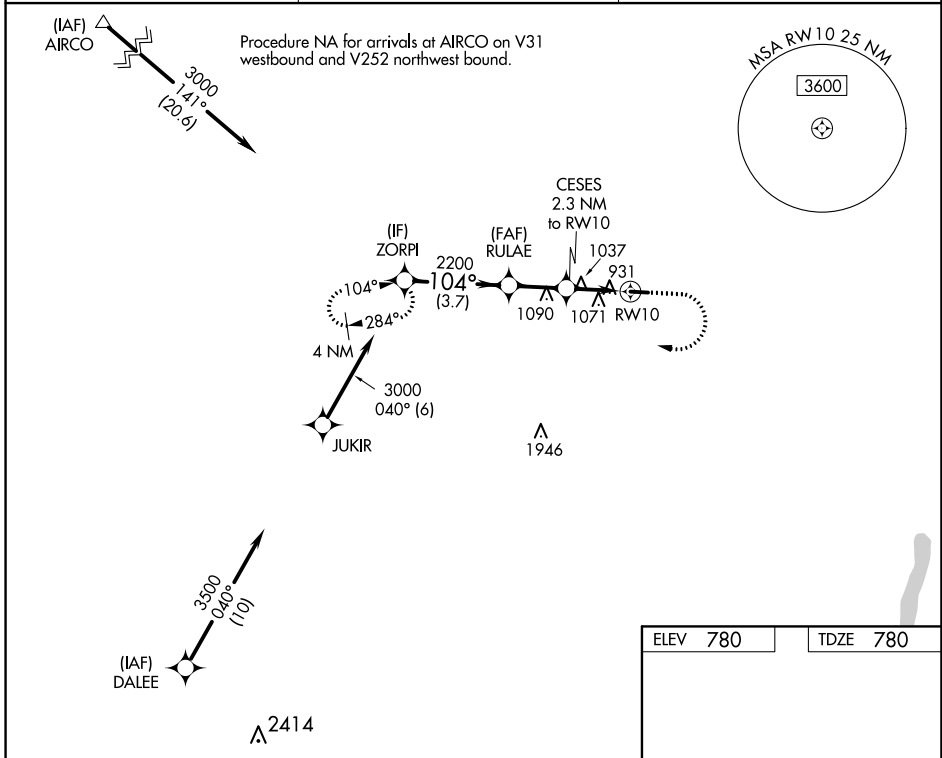

WAAS CH 61030 W10A	APP CRS 104°	Rwy Idg TDZE Apt Elev	3854 780 780
--	------------------------	-----------------------------	---

RNAV (GPS) RWY 10

LE ROY (5G \emptyset)

RNP APCH-GPS.		MISSED APPROACH: Climb to 1500 then climbing right turn to 3000 direct ZORPI and hold.
<p>∇ Procedure NA at night. Rwy 10 helicopter visibility reduction below 1 SM NA.</p> <p>▲ NA Use Rochester altimeter setting.</p>		

ROC ASOS 124.825	ROCHESTER APP CON 123.7 322.3	UNICOM 122.8 (CTAF) 📻
----------------------------	---	--

NE-2, 27 JAN 2022 to 24 FEB 2022

NE-2, 27 JAN 2022 to 24 FEB 2022