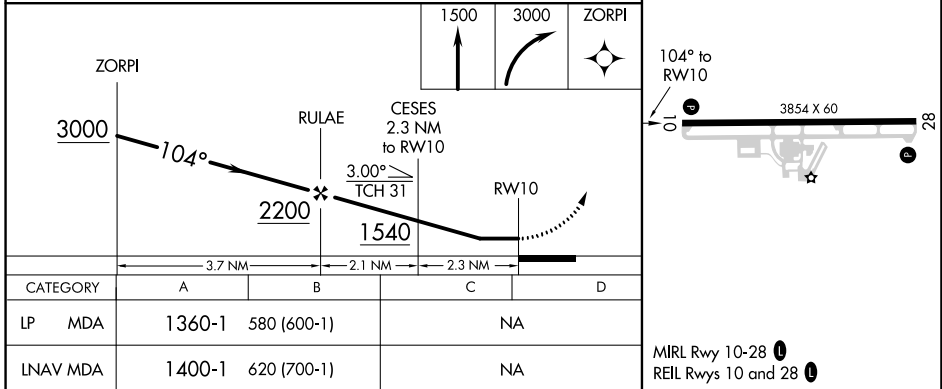

WAAS CH 61030 W10A	APP CRS 104°	Rwy Idg TDZE Apt Elev	3854 780 780
--	------------------------	-----------------------------	---

RNAV (GPS) RWY 10

LE ROY (5G \emptyset)

RNP APCH-GPS.		MISSED APPROACH: Climb to 1500 then climbing right turn to 3000 direct ZORPI and hold.
<p>∇ Procedure NA at night. Rwy 10 helicopter visibility reduction below 1 SM NA.</p> <p>▲ NA Use Rochester altimeter setting.</p>		

ROC ASOS 124.825	ROCHESTER APP CON 123.7 322.3	UNICOM 122.8 (CTAF) 📻
----------------------------	---	--

NE-2, 27 JAN 2022 to 24 FEB 2022

NE-2, 27 JAN 2022 to 24 FEB 2022