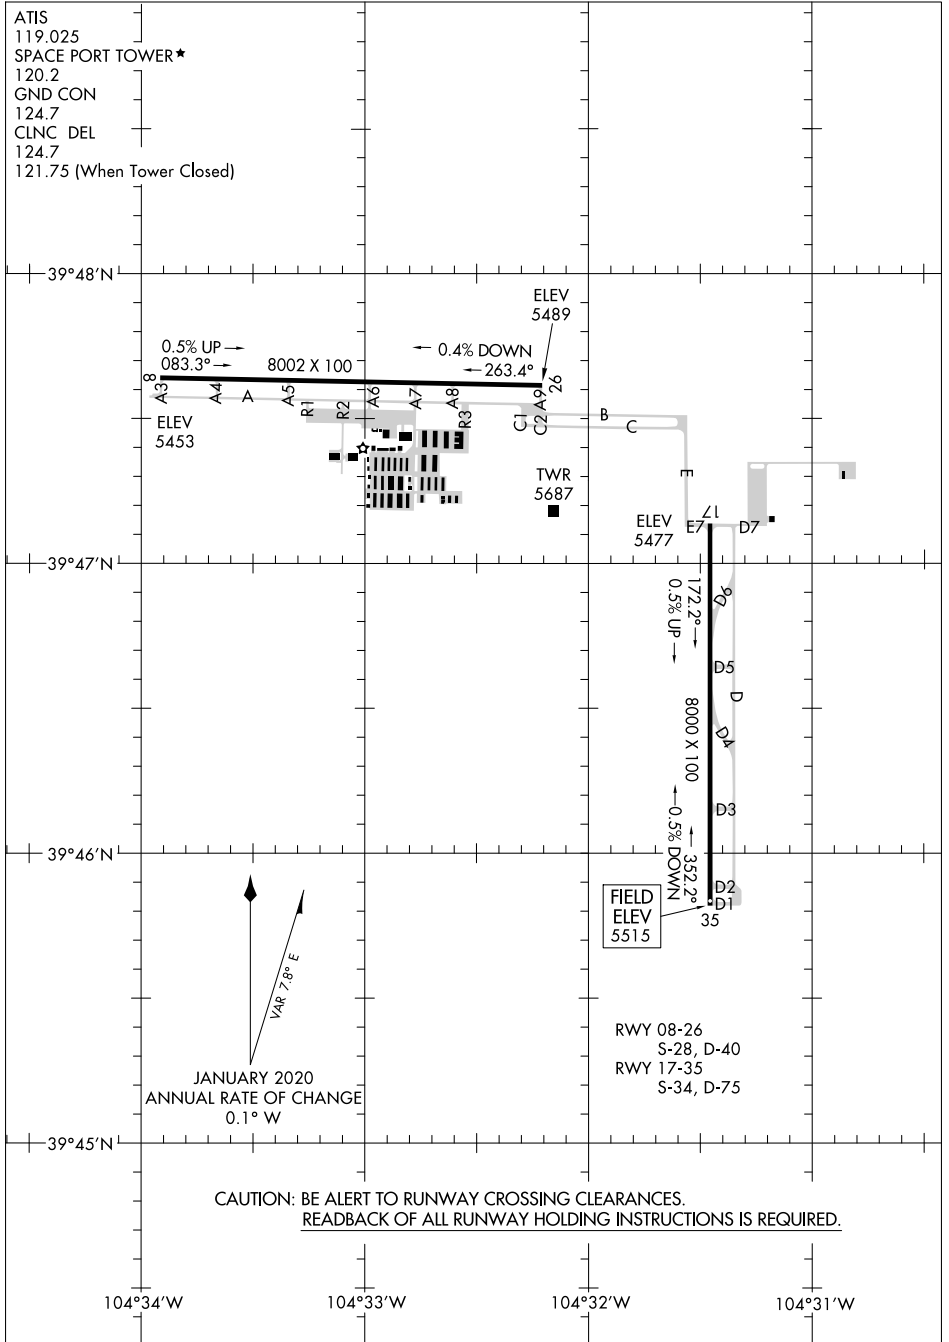

# AIRPORT DIAGRAM

COLORADO AIR AND SPACE PORT (CFO)

AL-6851 (FAA)

DENVER, COLORADO

ATIS 119.025  
 SPACE PORT TOWER \* 120.2  
 GND CON 124.7  
 CLNC DEL 124.7  
 121.75 (When Tower Closed)

SW-1, 27 JAN 2022 to 24 FEB 2022

SW-1, 27 JAN 2022 to 24 FEB 2022