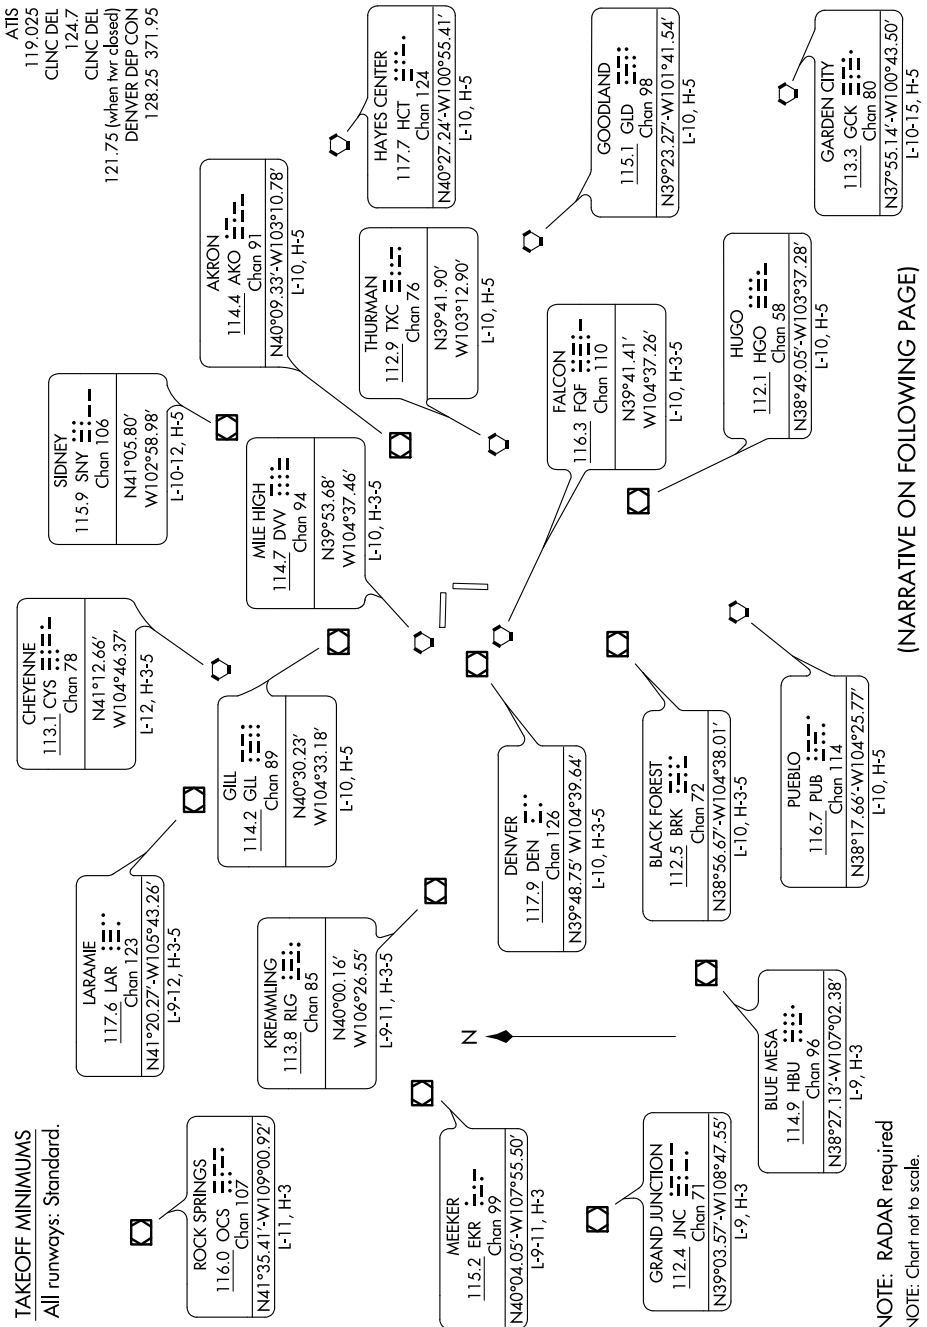

DENVER TWO DEPARTURE

AL-6851 (FAA)

COLORADO AIR AND SPACE PORT (CFO)

DENVER, COLORADO

SW-1, 27 JAN 2022 to 24 FEB 2022

(NARRATIVE ON FOLLOWING PAGE)

SW-1, 27 JAN 2022 to 24 FEB 2022

DENVER TWO DEPARTURE

30JAN20

DENVER, COLORADO

COLORADO AIR AND SPACE PORT (CFO)

NOTE: RADAR required
NOTE: Chart not to scale.