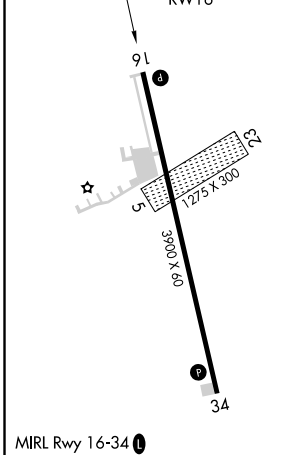

WAAS CH 53714 W16A	APP CRS 159°	Rwy Idg TDZE Apt Elev	3900 2160 2160
--	------------------------	-----------------------------	---

RNAV (GPS) RWY 16

PIONEER VILLAGE FLD (ØV3)

NA Baro-VNAV NA. DME/DME RNP-0.3 NA. Use Kearney altimeter setting; when not received, use Holdrege altimeter setting and increase all DA 29 feet and all MDA 40 feet, increase LPV all Cats visibility ¼ mile. Circling NA to Rwy 5/23.

MISSED APPROACH: Climb to 3700 direct MEDOC and hold.

EAR AWOS-3PT 123.875	MINNEAPOLIS CENTER 119.4 278.8	UNICOM 122.7 (CTAF) Ø
--------------------------------	--	---------------------------------

CATEGORY	A	B	C	D
LPV DA	2445-1	285 (300-1)		NA
LNAV/VNAV DA	2574-1½	414 (500-1½)		NA
LNAV MDA	2580-1	420 (500-1)		NA
C CIRCLING	2680-1 520 (600-1)	2780-1 620 (700-1)		NA