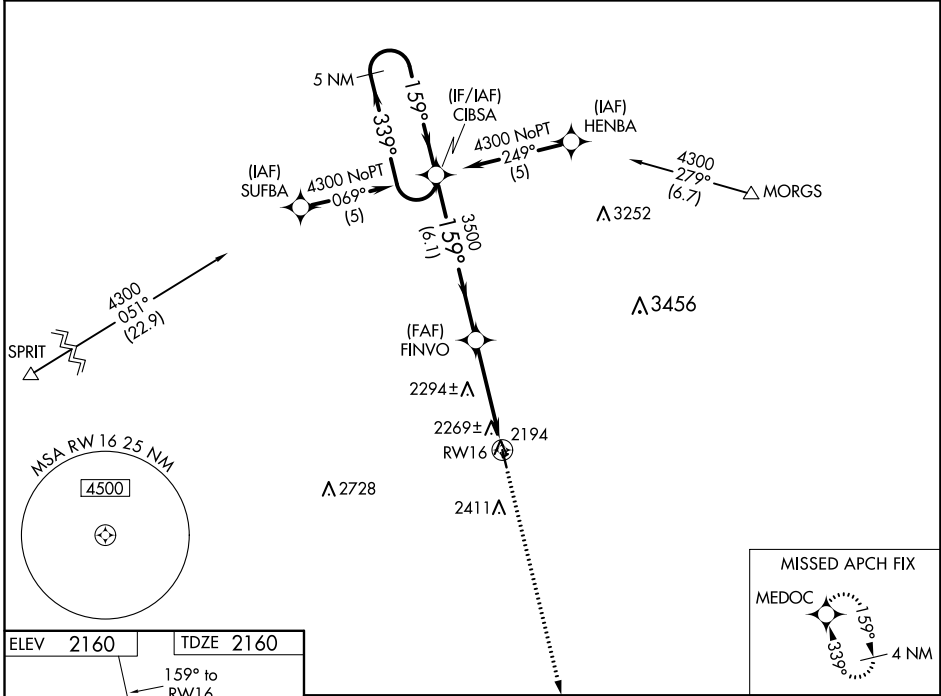

WAAS CH 53714 W16A	APP CRS 159°	Rwy Idg TDZE Apt Elev	3900 2160 2160
--	------------------------	-----------------------------	---

RNAV (GPS) RWY 16

PIONEER VILLAGE FLD (ØV3)

NA Baro-VNAV NA. DME/DME RNP-0.3 NA. Use Kearney altimeter setting; when not received, use Holdrege altimeter setting and increase all DA 29 feet and all MDA 40 feet, increase LPV all Cats visibility ¼ mile. Circling NA to Rwy 5/23.

MISSED APPROACH: Climb to 3700 direct MEDOC and hold.

EAR AWOS-3PT 123.875	MINNEAPOLIS CENTER 119.4 278.8	UNICOM 122.7 (CTAF) Ø
--------------------------------	--	---------------------------------

CATEGORY	A	B	C	D
LPV DA	2445-1	285 (300-1)		NA
LNAV/VNAV DA	2574-1½	414 (500-1½)		NA
LNAV MDA	2580-1	420 (500-1)		NA
C CIRCLING	2680-1 520 (600-1)	2780-1 620 (700-1)		NA

NC-2, 27 JAN 2022 to 24 FEB 2022

NC-2, 27 JAN 2022 to 24 FEB 2022