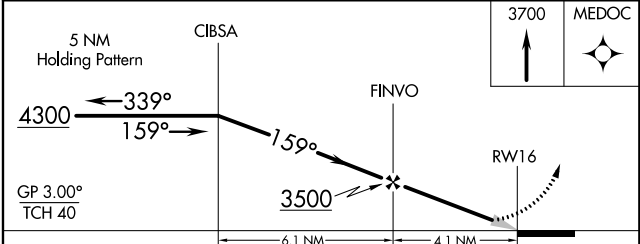

WAAS CH 53714 W16A	APP CRS 159°	Rwy Idg TDZE Apt Elev	3900 2160 2160
--	------------------------	-----------------------------	---

RNAV (GPS) RWY 16

PIONEER VILLAGE FLD (ØV3)

NA Baro-VNAV NA. DME/DME RNP-0.3 NA. Use Kearney altimeter setting; when not received, use Holdrege altimeter setting and increase all DA 29 feet and all MDA 40 feet, increase LPV all Cats visibility ¼ mile. Circling NA to Rwy 5/23.

MISSED APPROACH: Climb to 3700 direct MEDOC and hold.

EAR AWOS-3PT 123.875	MINNEAPOLIS CENTER 119.4 278.8	UNICOM 122.7 (CTAF) Ø
--------------------------------	--	---------------------------------

CATEGORY	A	B	C	D
LPV DA	2445-1	285 (300-1)		NA
LNAV/VNAV DA	2574-1½	414 (500-1½)		NA
LNAV MDA	2580-1	420 (500-1)		NA
C CIRCLING	2680-1 520 (600-1)	2780-1 620 (700-1)		NA