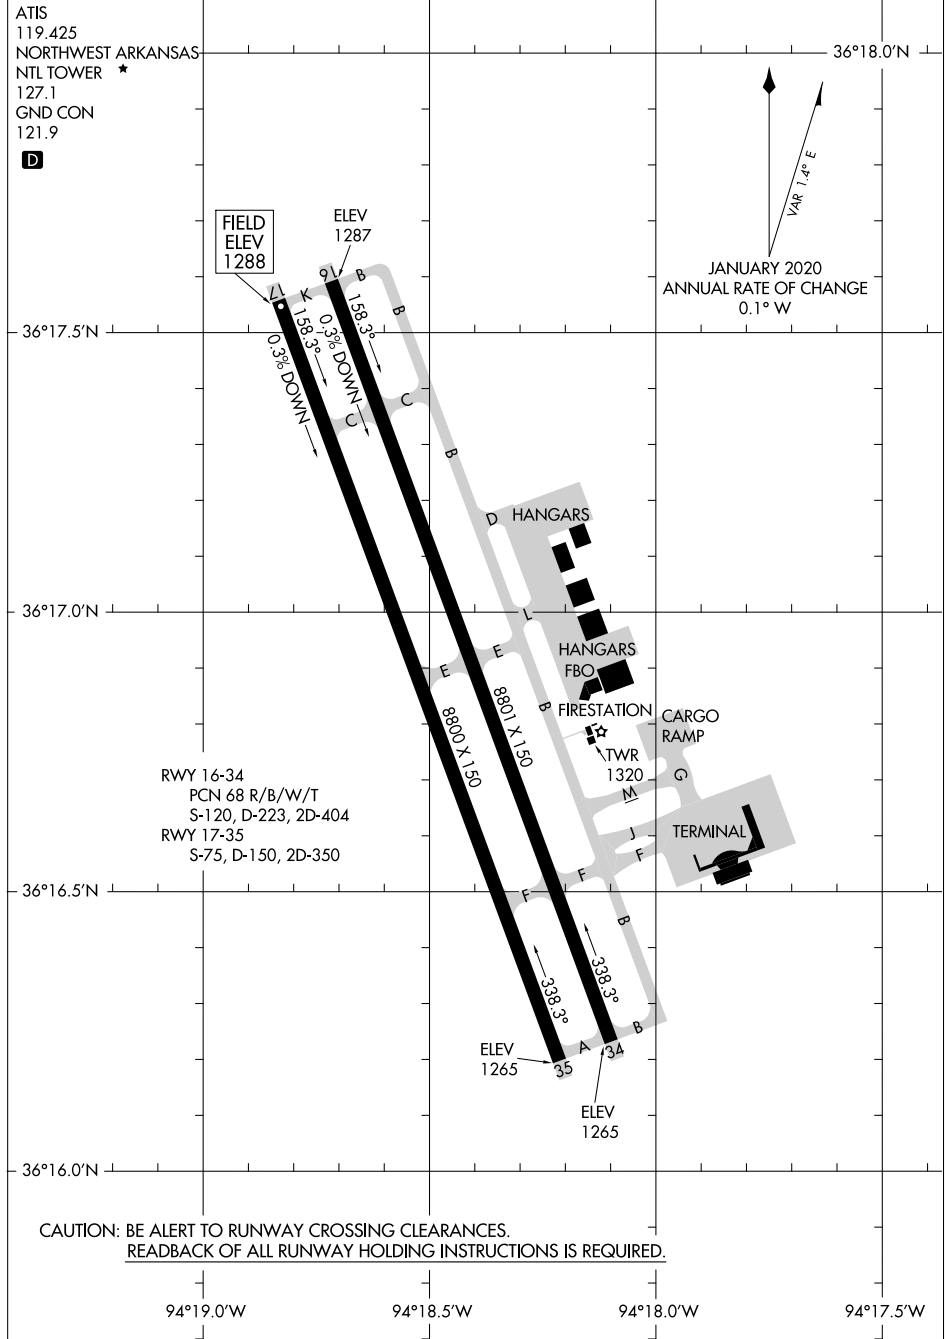

AIRPORT DIAGRAM

AL-9274 (FAA)

NORTHWEST ARKANSAS NTL (XNA)
FAYETTEVILLE/SPRINGDALE/ROGERS, ARKANSAS

SC-1, 27 JAN 2022 to 24 FEB 2022

SC-1, 27 JAN 2022 to 24 FEB 2022

AIRPORT DIAGRAM

FAYETTEVILLE/SPRINGDALE/ROGERS, ARKANSAS
NORTHWEST ARKANSAS NTL (XNA)