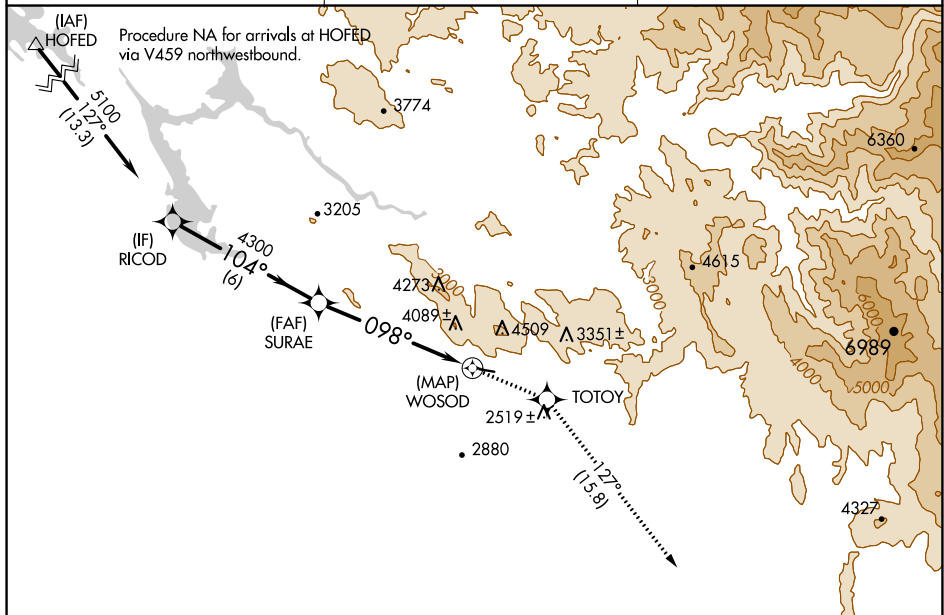

APP CRS 098°	Rwy Idg TDZE Apt Elev	N/A N/A 2254
------------------------	-----------------------------	---

RNAV (GPS)-B

MARIPOSA-YOSEMITE (MPI)

NA DME/DME RNP-0.3 NA.
Circling NA north of Rwy 8-26. Procedure NA at night.
When local altimeter setting not received, procedure NA.

MISSED APPROACH: Climb to 7000 direct TOTOY and via 127° track to COGOL and hold.

AWOS-3 135.6	OAKLAND CENTER 121.25 327.0	UNICOM 122.7 (CTAF)
------------------------	---------------------------------------	-------------------------------

SW-2, 27 JAN 2022 to 24 FEB 2022

SW-2, 27 JAN 2022 to 24 FEB 2022