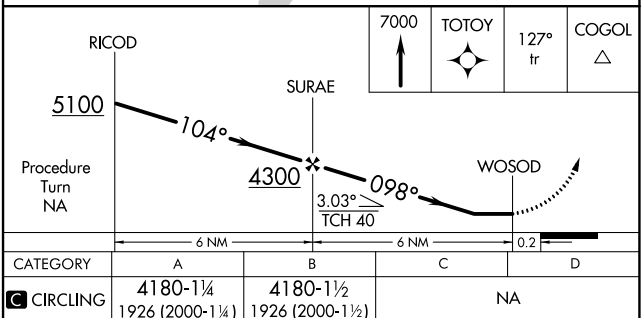

APP CRS 098°	Rwy Idg TDZE Apt Elev	N/A N/A 2254
------------------------	-----------------------------	---

RNAV (GPS)-B

MARIPOSA-YOSEMITE (MPI)

NA DME/DME RNP-0.3 NA.
Circling NA north of Rwy 8-26. Procedure NA at night.
When local altimeter setting not received, procedure NA.

MISSED APPROACH: Climb to 7000 direct TOTOY and via 127° track to COGOL and hold.

AWOS-3 135.6	OAKLAND CENTER 121.25 327.0	UNICOM 122.7 (CTAF)
------------------------	---------------------------------------	-------------------------------