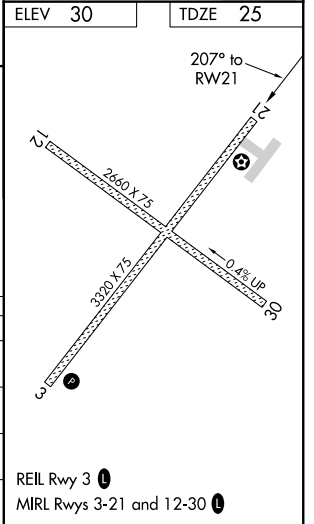

WAAS CH 56241 W21A	APP CRS 207°	Rwy Idg 3320	TDZE 25
		Apt Elev 30	

RNAV (GPS) RWY 21

DEERING (DEE)(PADE)

V Circling to Rwy 12, 30 NA at night. For uncompensated Baro-VNAV systems, LNAV/VNAV NA below -19°C (-2°F) or above 54°C (130°F). DME/DME RNP-0.3 NA.

A MISSED APPROACH: Climb to 4300 direct RAVOY and hold, continue climb-in-hold to 4300.

38 -40°C

ASOS 135.5	ANCHORAGE CENTER 119.2 263.0	KOTZBUE RADIO 122.25	CTAF 122.9 0
---------------	---------------------------------	-------------------------	------------------------

CATEGORY	A	B	C	D
LPV DA		275-1 250 (300-1)		NA
LNAV/VNAV DA		332-1 307 (400-1)		NA
LNAV MDA	500-1	475 (500-1)	500-1 ³ / ₈ 475 (500-1 ³ / ₈)	NA
C CIRCLING	680-1 650 (700-1)	840-1 810 (900-1)	840-2 ¹ / ₄ 810 (900-2 ¹ / ₄)	NA