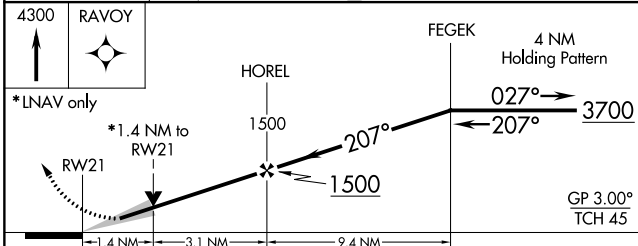

WAAS CH 56241 W21A	APP CRS 207°	Rwy Idg 3320	TDZE 25
		Apt Elev 30	

RNAV (GPS) RWY 21

DEERING (DEE)(PADE)

V Circling to Rwy 12, 30 NA at night. For uncompensated Baro-VNAV systems, LNAV/VNAV NA below -19°C (-2°F) or above 54°C (130°F). DME/DME RNP-0.3 NA.

A MISSED APPROACH: Climb to 4300 direct RAVOY and hold, continue climb-in-hold to 4300.

38 -40°C

ASOS 135.5	ANCHORAGE CENTER 119.2 263.0	KOTZBUE RADIO 122.25	CTAF 122.9 0
---------------	---------------------------------	-------------------------	------------------------