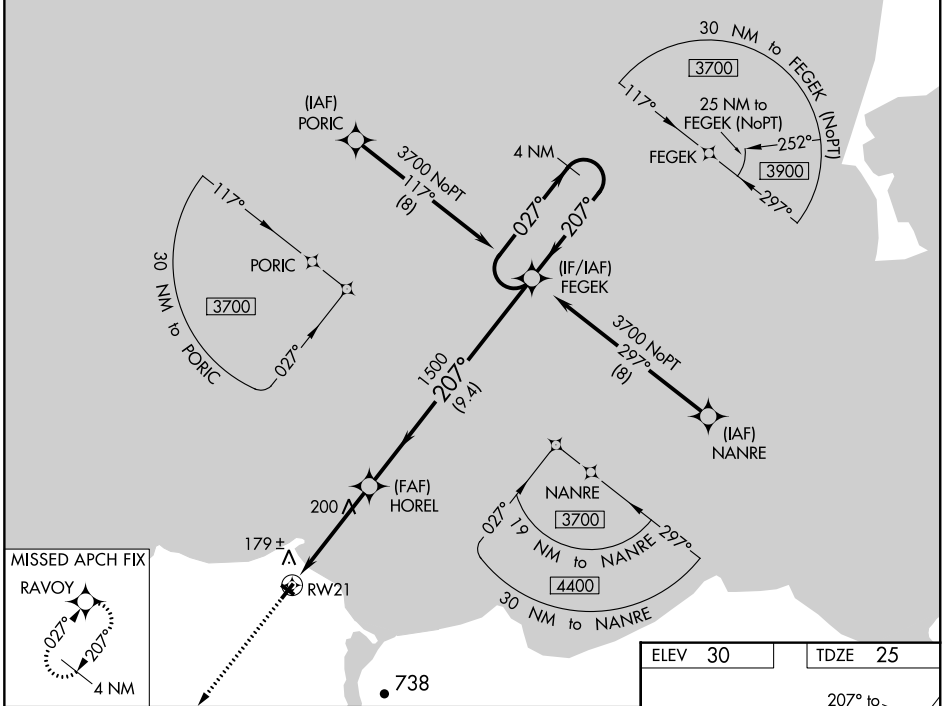

WAAS CH 56241 W21A	APP CRS 207°	Rwy Idg 3320	TDZE 25
		Apt Elev 30	

RNAV (GPS) RWY 21

DEERING (DEE)(PADE)

V Circling to Rwy 12, 30 NA at night. For uncompensated Baro-VNAV systems, LNAV/VNAV NA below -19°C (-2°F) or above 54°C (130°F). DME/DME RNP-0.3 NA.

A MISSED APPROACH: Climb to 4300 direct RAVOY and hold, continue climb-in-hold to 4300.

38 -40°C

ASOS 135.5	ANCHORAGE CENTER 119.2 263.0	KOTZBUE RADIO 122.25	CTAF 122.9 0
---------------	---------------------------------	-------------------------	------------------------

CATEGORY	A	B	C	D
LPV DA		275-1 250 (300-1)		NA
LNAV/VNAV DA		332-1 307 (400-1)		NA
LNAV MDA	500-1	475 (500-1)	500-1 ³ / ₈ 475 (500-1 ³ / ₈)	NA
C CIRCLING	680-1 650 (700-1)	840-1 810 (900-1)	840-2 ¹ / ₄ 810 (900-2 ¹ / ₄)	NA