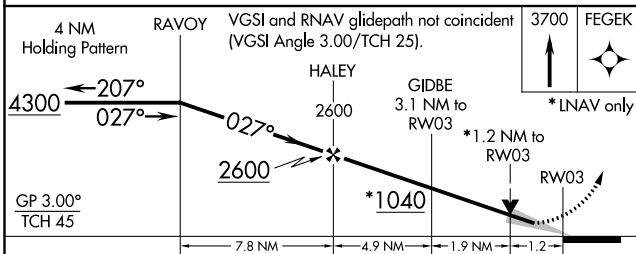

WAAS CH 97341 W03A	APP CRS 027°	Rwy ldg TDZE Apt Elev	3320 25 30
--	------------------------	-----------------------------	---------------------------------------

RNAV (GPS) RWY 3

DEERING (DEE)(PADE)

⚠ Circling to Rwy 12, 30 NA at night. For uncompensated Baro-VNAV systems, LNAV/VNAV NA below -19°C (-2°F) or above 54°C (130°F).
❄ -40°C DME/DME RNP-0.3 NA.

MISSED APPROACH: Climb to 3700 direct FEGEK and hold, continue climb-in-hold to 3700.

ASOS 135.5	ANCHORAGE CENTER 119.2 263.0	KOTZEBUE RADIO 122.25	CTAF 122.90
----------------------	--	---------------------------------	-----------------------