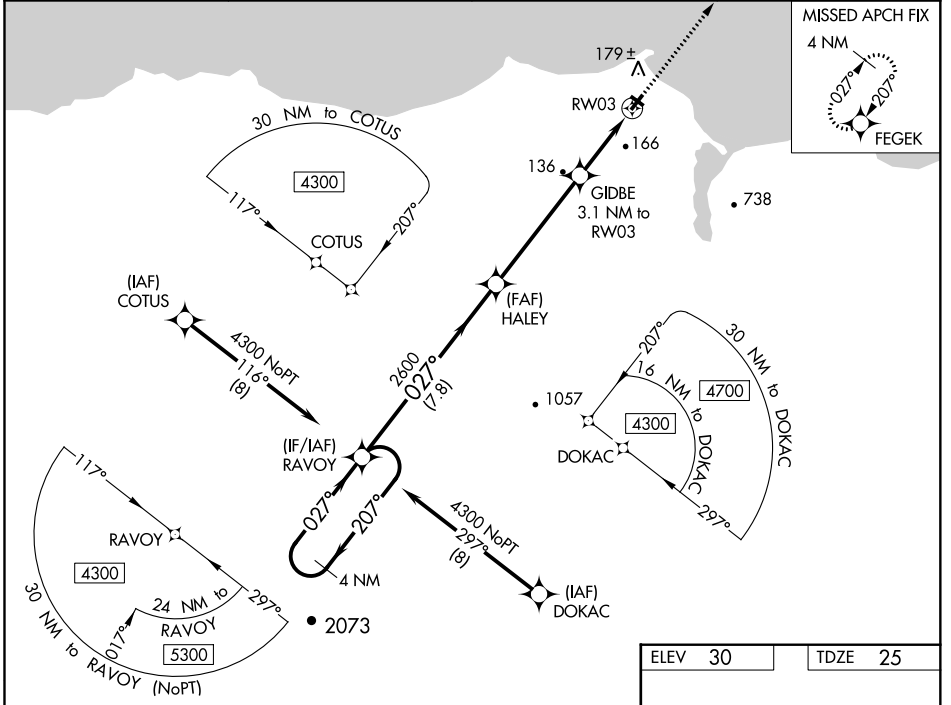

WAAS CH 97341 W03A	APP CRS 027°	Rwy ldg TDZE Apt Elev	3320 25 30
--	------------------------	-----------------------------	---------------------------------------

RNAV (GPS) RWY 3

DEERING (DEE)(PADE)

⚠ Circling to Rwy 12, 30 NA at night. For uncompensated Baro-VNAV systems, LNAV/VNAV NA below -19°C (-2°F) or above 54°C (130°F).
❄ -40°C DME/DME RNP-0.3 NA.

MISSED APPROACH: Climb to 3700 direct FEGEK and hold, continue climb-in-hold to 3700.

ASOS 135.5	ANCHORAGE CENTER 119.2 263.0	KOTZEBUE RADIO 122.25	CTAF 122.90
----------------------	--	---------------------------------	-----------------------

CATEGORY	A	B	C	D
LPV DA	275-1	250 (300-1)		NA
LNAV/VNAV DA	275-1	250 (300-1)		NA
LNAV MDA	420-1	395 (400-1)	420-1 ¹ / ₈ 395 (400-1 ¹ / ₈)	NA
C CIRCLING	680-1 650 (700-1)	840-1 810 (900-1)	840-2 ¹ / ₄ 810 (900-2 ¹ / ₄)	NA