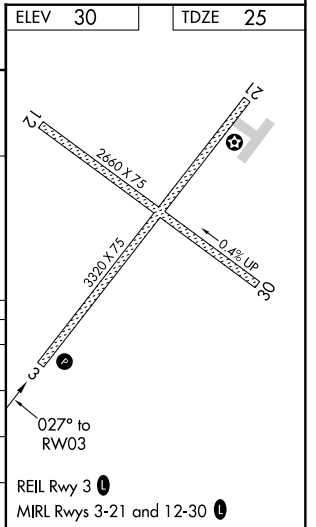

WAAS CH 97341 W03A	APP CRS 027°	Rwy ldg TDZE Apt Elev	3320 25 30
--	------------------------	-----------------------------	---------------------------------------

RNAV (GPS) RWY 3

DEERING (DEE)(PADE)

⚠ Circling to Rwy 12, 30 NA at night. For uncompensated Baro-VNAV systems, LNAV/VNAV NA below -19°C (-2°F) or above 54°C (130°F).
❄ -40°C DME/DME RNP-0.3 NA.

MISSED APPROACH: Climb to 3700 direct FEGEK and hold, continue climb-in-hold to 3700.

ASOS 135.5	ANCHORAGE CENTER 119.2 263.0	KOTZEBUE RADIO 122.25	CTAF 122.90
----------------------	--	---------------------------------	-----------------------

CATEGORY	A	B	C	D
LPV DA	275-1	250 (300-1)		NA
LNAV/VNAV DA	275-1	250 (300-1)		NA
LNAV MDA	420-1	395 (400-1)	420-1 ¹ / ₈ 395 (400-1 ¹ / ₈)	NA
C CIRCLING	680-1 650 (700-1)	840-1 810 (900-1)	840-2 ¹ / ₄ 810 (900-2 ¹ / ₄)	NA