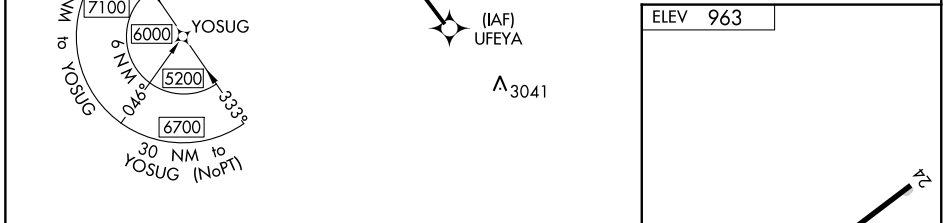

CATEGORY	A	B	C	D
CIRCLING	1980-3	1017 (1100-3)	NA	NA