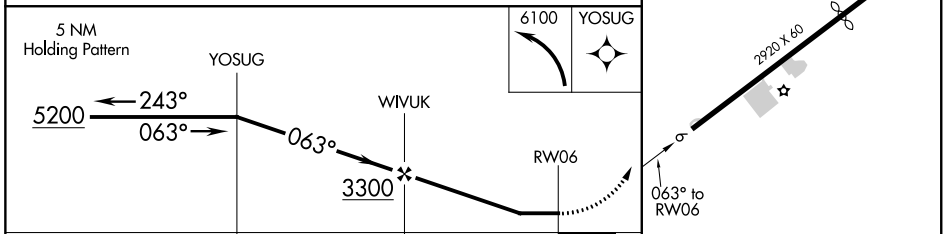

CATEGORY	A	B	C	D
CIRCLING	1980-3	1017 (1100-3)	NA	NA