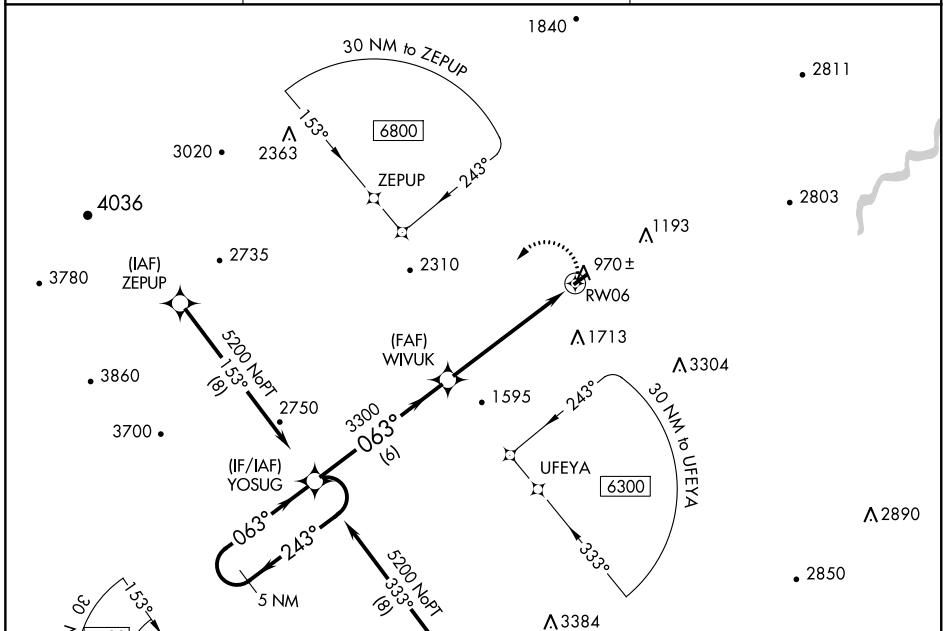

APP CRS 063°	Rwy Idg TDZE Apt Elev	NA NA 963
------------------------	-----------------------------	--------------------------------------

RNAV (GPS)-A

NEW MARKET (8W2)

<p>⚠ DME/DME RNP-0.3 NA. Procedure NA at night. Visibility reduction by helicopters NA. When local altimeter setting not received, Use Staunton/Waynesboro/Harrisonburg altimeter setting and increase all MDA 100 feet.</p>	<p>MISSED APPROACH: Climbing left turn to 6100 direct YOSUG and hold, continue climb-in-hold to 6100.</p>
---	---

AWOS-3 118.175	WASHINGTON CENTER 133.2 282.2	UNICOM 122.8 (CTAF)
--------------------------	---	-------------------------------

NE-3, 27 JAN 2022 to 24 FEB 2022

NE-3, 27 JAN 2022 to 24 FEB 2022

CATEGORY	A	B	C	D
CIRCLING	1980-3	1017 (1100-3)	NA	NA