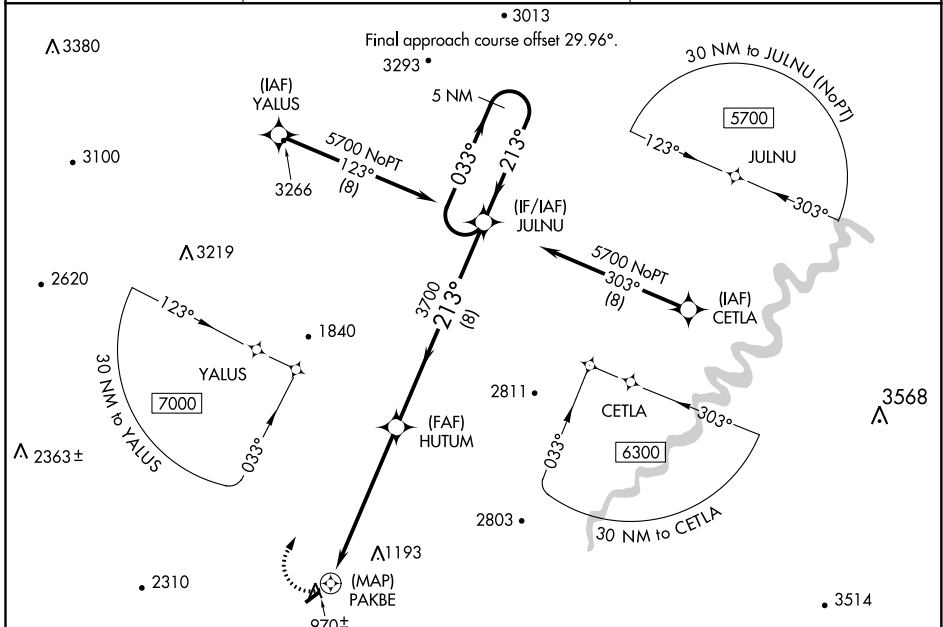

APP CRS 213°	Rwy Idg TDZE Apt Elev	NA NA 963
------------------------	-----------------------------	--------------------------------------

RNAV (GPS)-B

NEW MARKET (8W2)

RNP APCH.		MISSED APPROACH: Climbing right turn to 5700 direct JULNU and hold, continue climb-in-hold to 5700.
	Procedure NA at night. When local altimeter setting not received, use Staunton/Waynesboro/Harrisonburg altimeter setting and increase all MDA 100 feet.	
AWOS-3 118.175	WASHINGTON CENTER 133.2 282.2	UNICOM 122.8 (CTAF)

ELEV 963

CATEGORY	A	B	C	D
CIRCLING	1980-3	1017 (1100-3)	NA	NA

LIRL Rwy 6-24

NE-3, 27 JAN 2022 to 24 FEB 2022

NE-3, 27 JAN 2022 to 24 FEB 2022