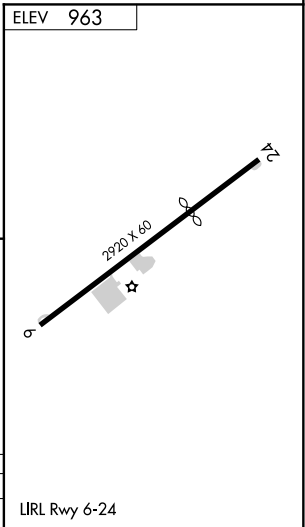

CATEGORY	A	B	C	D
CIRCLING	1980-3	1017 (1100-3)	NA	NA

LIRL Rwy 6-24

NE-3, 27 JAN 2022 to 24 FEB 2022

NE-3, 27 JAN 2022 to 24 FEB 2022