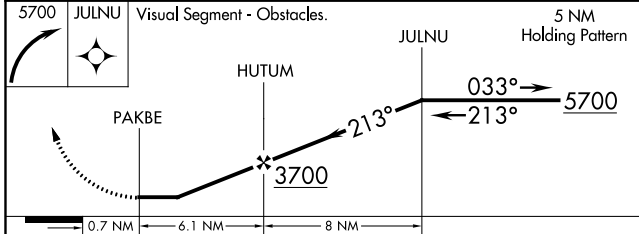

CATEGORY	A	B	C	D
CIRCLING	1980-3	1017 (1100-3)	NA	NA

LIRL Rwy 6-24

NE-3, 27 JAN 2022 to 24 FEB 2022

NE-3, 27 JAN 2022 to 24 FEB 2022