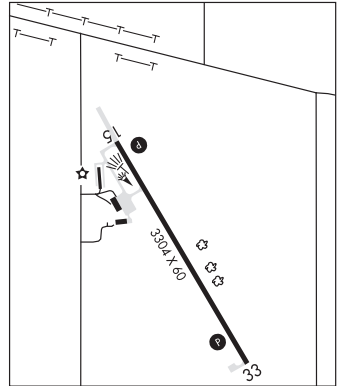

DUBUQUE (H) (H) VORTACW 115.8 DBQ Chan 105 N42°24.09' W90°42.54' 180° 21.1 NM to fld. 1051/4E.

TACAN AZIMUTH unusable:
 170°-265° blo 17,500'
 DME unusable:
 171°-199°

MARION (C17) 3 E UTC-6(-5DT) N42°01.79' W91°31.90' 862 B NOTAM FILE FOD