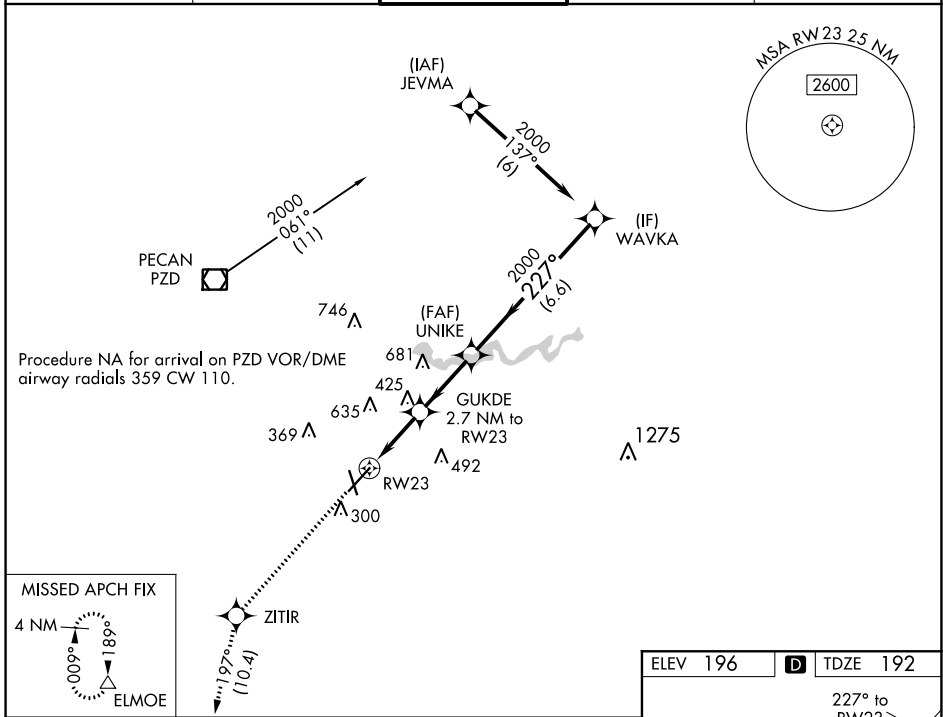

WAAS CH <b>53613</b> <b>W23A</b>	APP CRS <b>227°</b>	Rwy Idg TDZE Apt Elev	<b>6601</b> <b>192</b> <b>196</b>
--	------------------------	-----------------------------	---

# RNAV (GPS) RWY 23

SOUTHWEST GEORGIA RGNL (ABY)

RNP APCH.

▼ For uncompensated Baro-VNAV systems, LNAV/VNAV NA  
▲ below -7°C or above 54°C.

MISSED APPROACH: Climb to 3000 direct ZITIR and on track 197° to ELMOE and hold.

CATEGORY	A	B	C	D
LPV DA		531-1¼	339 (400-1¼)	
LNAV/VNAV DA		611-1½	419 (500-1½)	
LNAV MDA	680-1	488 (500-1)	680-1¼ 488 (500-1¼)	680-1½ 488 (500-1½)
CIRCLING	680-1	484 (500-1)	940-2¼ 744 (800-2¼)	940-2½ 744 (800-2½)