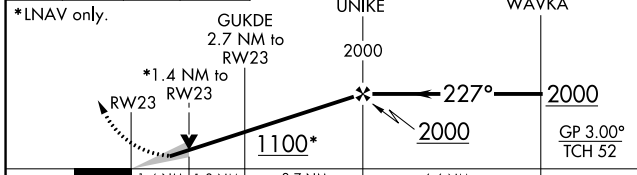

WAAS CH 53613 W23A	APP CRS 227°	Rwy Idg TDZE Apt Elev	6601 192 196

RNAV (GPS) RWY 23

SOUTHWEST GEORGIA RGNL (ABY)

RNP APCH.

▼ For uncompensated Baro-VNAV systems, LNAV/VNAV NA
▲ below -7°C or above 54°C.

MISSED APPROACH: Climb to 3000 direct ZITIR and on track 197° to ELMOE and hold.

ATIS 133.05	JACKSONVILLE CENTER 125.75 226.8	ALBANY TOWER * 120.25 (CTAF) 0336.4	GND CON 121.9 348.6	UNICOM 122.95

CATEGORY	A	B	C	D
LPV DA		531-1¼	339 (400-1¼)	
LNAV/VNAV DA		611-1½	419 (500-1½)	
LNAV MDA	680-1	488 (500-1)	680-1¼ 488 (500-1¼)	680-1½ 488 (500-1½)
CIRCLING	680-1	484 (500-1)	940-2¼ 744 (800-2¼)	940-2½ 744 (800-2½)