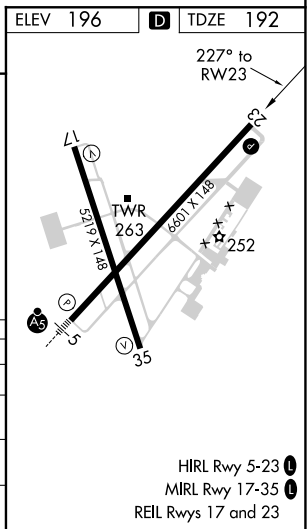

WAAS CH <b>53613</b> <b>W23A</b>	APP CRS <b>227°</b>	Rwy Idg TDZE Apt Elev	<b>6601</b> <b>192</b> <b>196</b>
--	------------------------	-----------------------------	---

# RNAV (GPS) RWY 23

SOUTHWEST GEORGIA RGNL (ABY)

RNP APCH.

▼ For uncompensated Baro-VNAV systems, LNAV/VNAV NA  
▲ below -7°C or above 54°C.

MISSED APPROACH: Climb to 3000 direct ZITIR and on track 197° to ELMOE and hold.

CATEGORY	A	B	C	D
LPV DA		531-1¼	339 (400-1¼)	
LNAV/VNAV DA		611-1½	419 (500-1½)	
LNAV MDA	680-1	488 (500-1)	680-1¼ 488 (500-1¼)	680-1½ 488 (500-1½)
CIRCLING	680-1	484 (500-1)	940-2¼ 744 (800-2¼)	940-2½ 744 (800-2½)