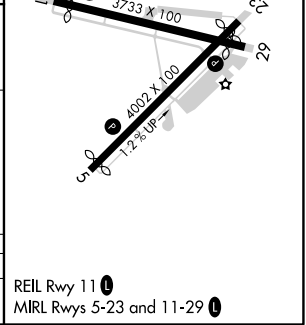

# VOR/DME-B

DANIEL FLD (DNL)

**⚠** When local altimeter setting not received, use Augusta Rgnl at Bush Fld altimeter setting and increase all MDA 60 feet.  
 Procedure NA at night. Helicopter visibility reduction below 1 SM NA.

MISSED APPROACH: Climbing left turn to 2100 direct IRQ VORTAC and hold.

ASOS <b>135.275</b>	AUGUSTA APP CON ★ <b>126.8 270.3</b>	UNICOM <b>123.05</b> (CTAF) <b>0</b>
------------------------	---	---

CATEGORY	A	B	C	D
<b>C</b> CIRCLING	920-1	498 (500-1)	1400-3	978 (1000-3)