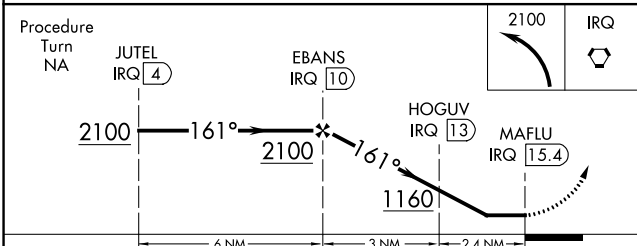

VORTAC IRQ <b>113.9</b> Chan <b>86</b>	APP CRS <b>161°</b>	Rwy Idg TDZE Apt Elev	<b>N/A</b> <b>N/A</b> <b>422</b>
--	------------------------	-----------------------------	--

# VOR/DME-B

DANIEL FLD (DNL)

**⚠** When local altimeter setting not received, use Augusta Rgnl at Bush Fld altimeter setting and increase all MDA 60 feet.  
 Procedure NA at night. Helicopter visibility reduction below 1 SM NA.

MISSED APPROACH: Climbing left turn to 2100 direct IRQ VORTAC and hold.

ASOS <b>135.275</b>	AUGUSTA APP CON ★ <b>126.8 270.3</b>	UNICOM <b>123.05</b> (CTAF) <b>0</b>
------------------------	---	---

CATEGORY	A	B	C	D
<b>C</b> CIRCLING	920-1	498 (500-1)	1400-3	978 (1000-3)