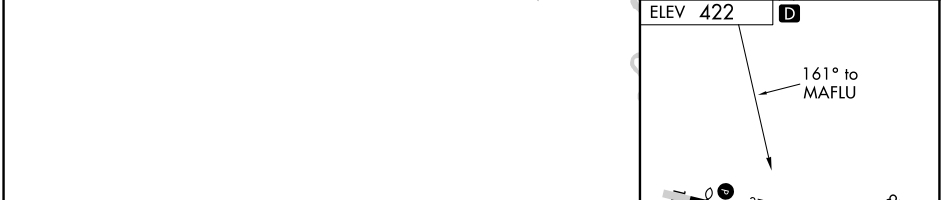

VORTAC IRQ 113.9 Chan 86	APP CRS 161°	Rwy Idg TDZE Apt Elev	N/A N/A 422

VOR/DME-B

DANIEL FLD (DNL)

⚠ When local altimeter setting not received, use Augusta Rgnl at Bush Fld altimeter setting and increase all MDA 60 feet.
Procedure NA at night. Helicopter visibility reduction below 1 SM NA.

MISSED APPROACH: Climbing left turn to 2100 direct IRQ VORTAC and hold.

ASOS 135.275	AUGUSTA APP CON ★ 126.8 270.3	UNICOM 123.05 (CTAF) 0

CATEGORY	A	B	C	D
C CIRCLING	920-1	498 (500-1)	1400-3	978 (1000-3)