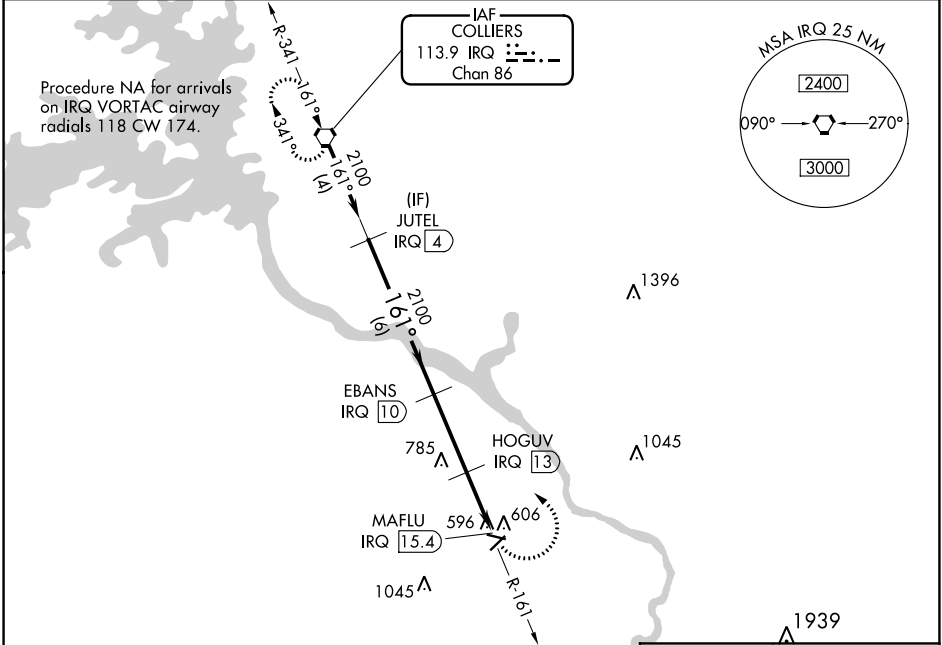

VORTAC IRQ <b>113.9</b> Chan <b>86</b>	APP CRS <b>161°</b>	Rwy Idg TDZE Apt Elev	<b>N/A</b> <b>N/A</b> <b>422</b>
--	------------------------	-----------------------------	--

# VOR/DME-B

DANIEL FLD (DNL)

**⚠** When local altimeter setting not received, use Augusta Rgnl at Bush Fld altimeter setting and increase all MDA 60 feet.  
 Procedure NA at night. Helicopter visibility reduction below 1 SM NA.

MISSED APPROACH: Climbing left turn to 2100 direct IRQ VORTAC and hold.

ASOS <b>135.275</b>	AUGUSTA APP CON ★ <b>126.8 270.3</b>	UNICOM <b>123.05</b> (CTAF) <b>0</b>
------------------------	---	---

CATEGORY	A	B	C	D
<b>C</b> CIRCLING	920-1	498 (500-1)	1400-3	978 (1000-3)

SE-4, 21 APR 2022 to 19 MAY 2022

SE-4, 21 APR 2022 to 19 MAY 2022