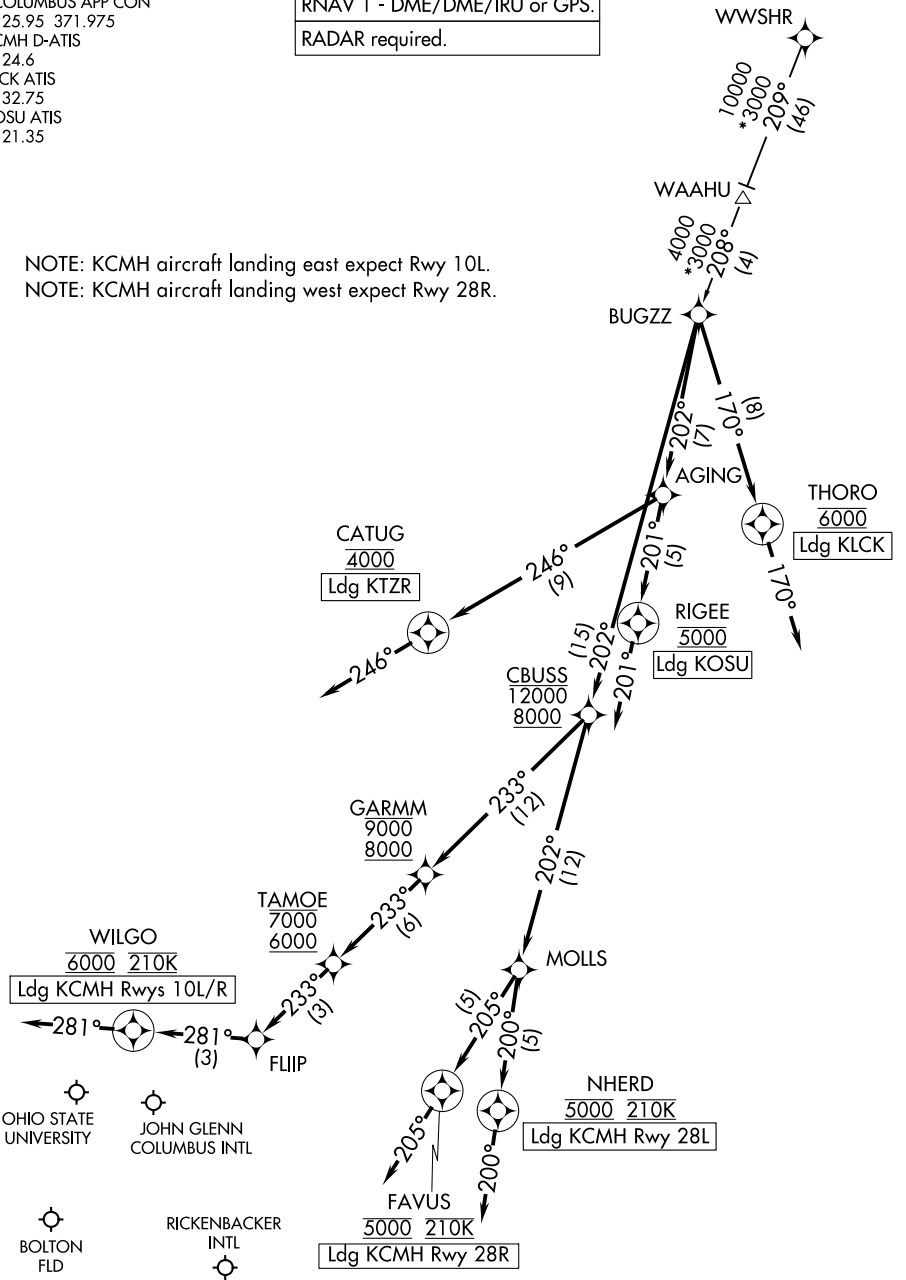

CBUSS TWO ARRIVAL (RNAV)

COLUMBUS, OHIO

COLUMBUS APP CON
 125.95 371.975
 CMH D-ATIS
 124.6
 LCK ATIS
 132.75
 OSU ATIS
 121.35

RNAV 1 - DME/DME/IRU or GPS.
RADAR required.

NOTE: KCMH aircraft landing east expect Rwy 10L.
 NOTE: KCMH aircraft landing west expect Rwy 28R.

(NARRATIVE ON FOLLOWING PAGE)

NOTE: Chart not to scale.

CBUSS TWO ARRIVAL (RNAV)

COLUMBUS, OHIO