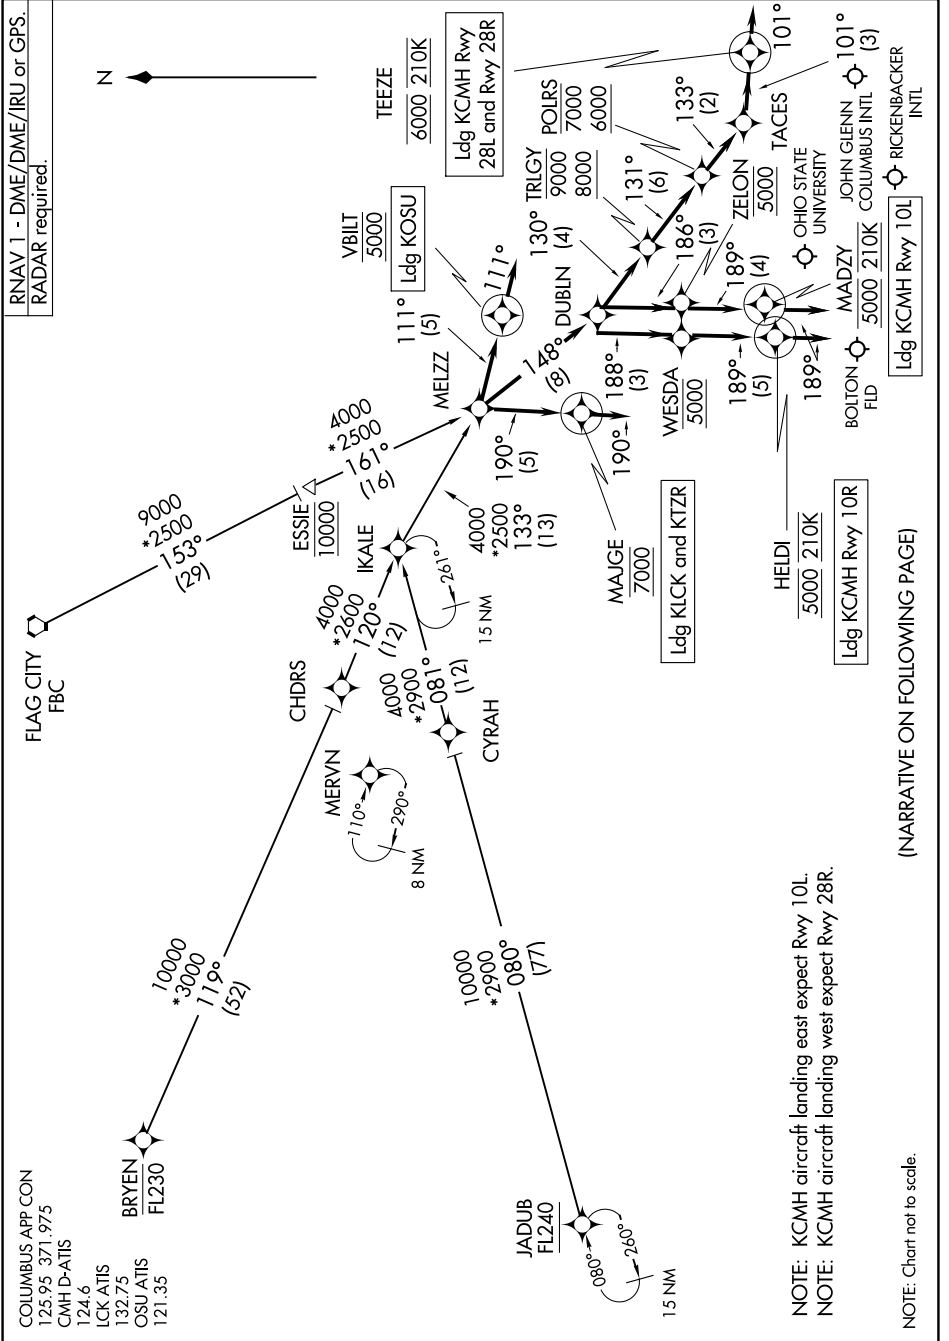

# DUBLIN ONE ARRIVAL (RNAV)

COLUMBUS, OHIO

EC-2, 21 APR 2022 to 19 MAY 2022

NOTE: KCMH aircraft landing east expect Rwy 10L.  
NOTE: KCMH aircraft landing west expect Rwy 28R.

(NARRATIVE ON FOLLOWING PAGE)

NOTE: Chart not to scale.

EC-2, 21 APR 2022 to 19 MAY 2022

# DUBLIN ONE ARRIVAL (RNAV)

COLUMBUS, OHIO