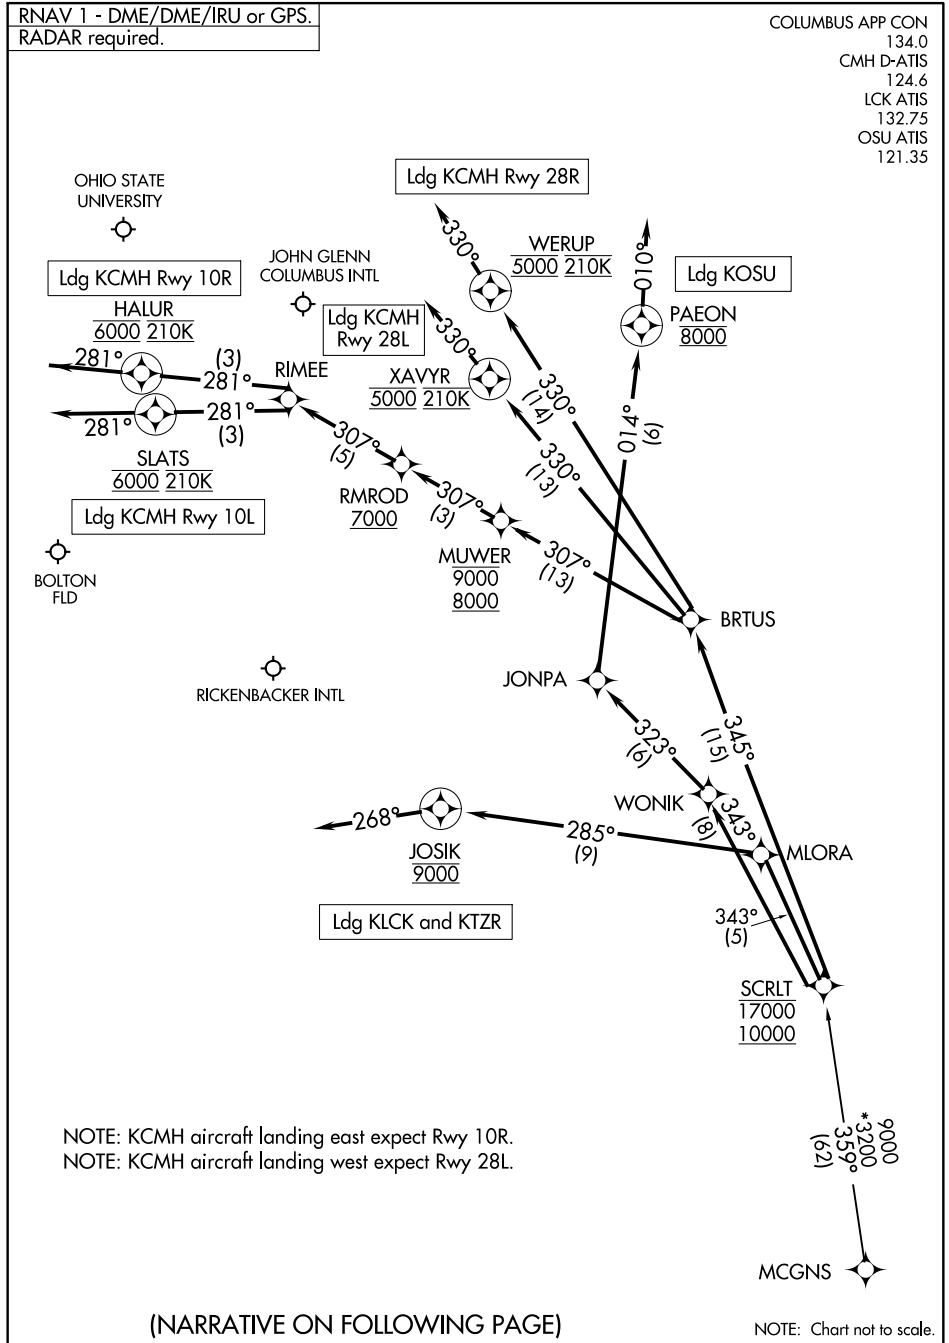

SCRLT ONE ARRIVAL (RNAV)

COLUMBUS, OHIO

RNAV 1 - DME/DME/IRU or GPS.
RADAR required.

COLUMBUS APP CON 134.0
CMH D-ATIS 124.6
LCK ATIS 132.75
OSU ATIS 121.35

EC-2, 21 APR 2022 to 19 MAY 2022

EC-2, 21 APR 2022 to 19 MAY 2022

NOTE: KCMH aircraft landing east expect Rwy 10R.
NOTE: KCMH aircraft landing west expect Rwy 28L.

(NARRATIVE ON FOLLOWING PAGE)

NOTE: Chart not to scale.

SCRLT ONE ARRIVAL (RNAV)

COLUMBUS, OHIO