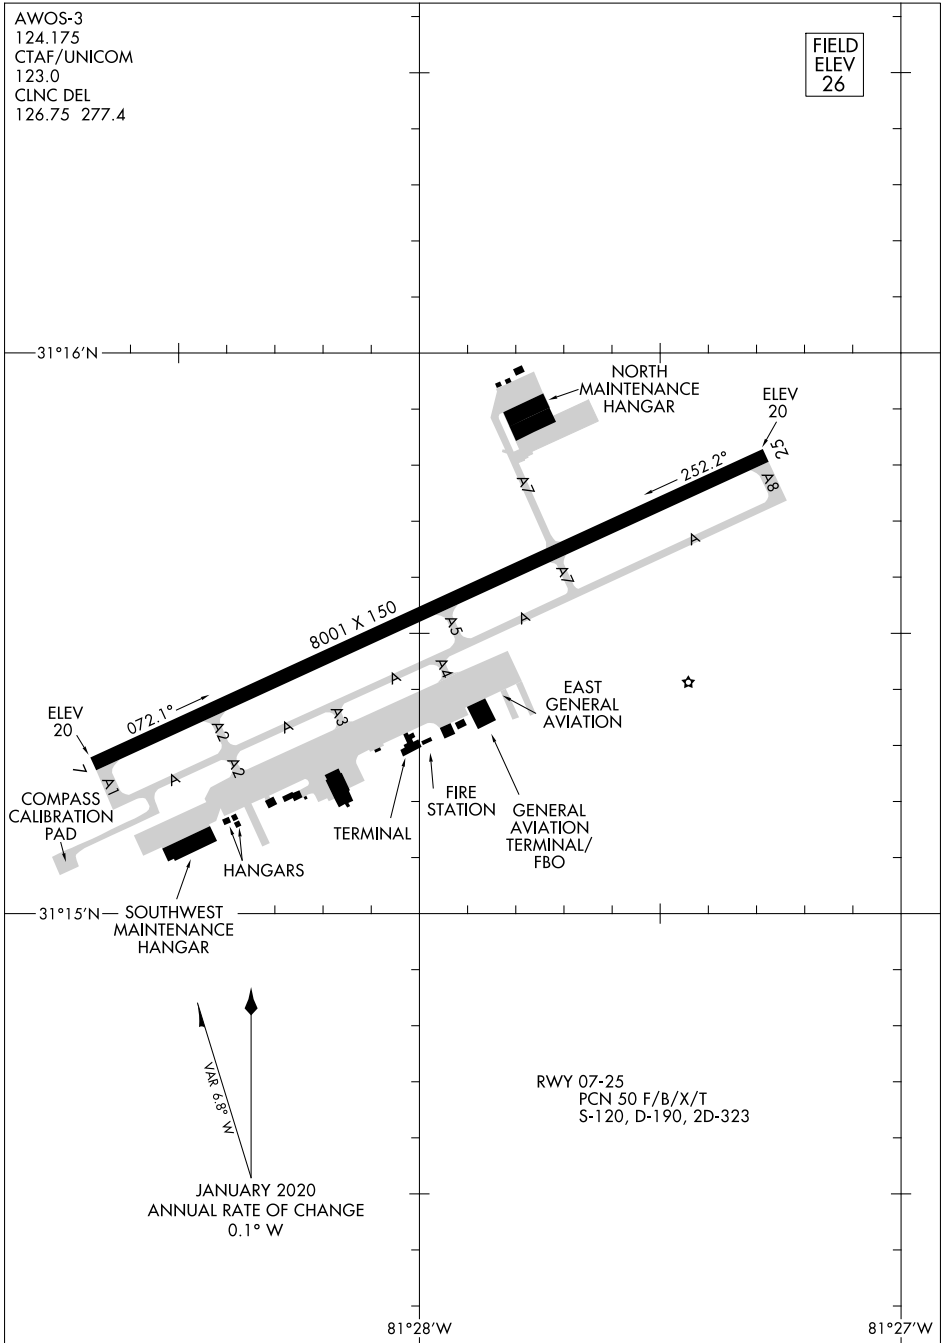

22083

AIRPORT DIAGRAM

BRUNSWICK GOLDEN ISLES (BQK)

BRUNSWICK, GEORGIA

AL-167 (FAA)

AWOS-3
124.175
CTAF/UNICOM
123.0
CLNC DEL
126.75 277.4

FIELD
ELEV
26

SE-4, 21 APR 2022 to 19 MAY 2022

SE-4, 21 APR 2022 to 19 MAY 2022

AIRPORT DIAGRAM

22083

BRUNSWICK, GEORGIA

BRUNSWICK GOLDEN ISLES (BQK)