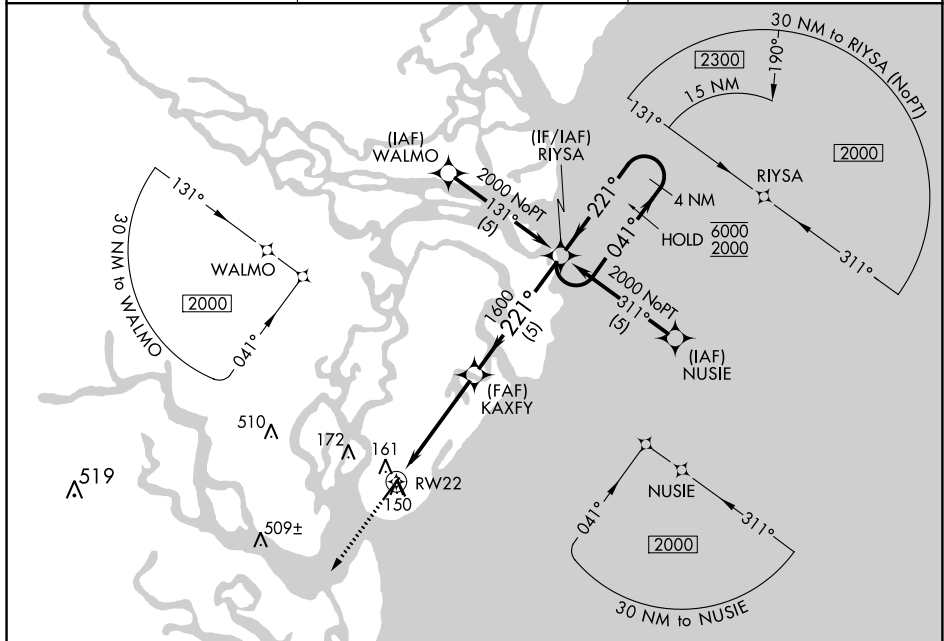

APP CRS	Rwy Idg	4671
221°	TDZE	17
	Apt Elev	19

RNAV (GPS) RWY 22

ST SIMONS ISLAND (SSI)

RNP APCH.	<p>▼ Rwy 22 helicopter visibility reduction below 3/4 SM NA. Circling Rwy 16, 34 NA at night.</p>	MISSED APPROACH: Climb to 2000 direct VIXRY and hold.
-----------	--	---

ASOS 120.025	JACKSONVILLE CENTER 126.75 277.4	UNICOM 123.05 (CTAF) 0
------------------------	--	----------------------------------

SE-4, 21 APR 2022 to 19 MAY 2022

SE-4, 21 APR 2022 to 19 MAY 2022

ELEV 19	D TDZE 17
---------	------------------

CATEGORY	A	B	C	D
LNVA MDA	460-1	443 (500-1)	460-1 3/8	443 (500-1 3/8)
CIRCLING	480-1	461 (500-1)	500-1 1/2	580-2
			481 (500-1 1/2)	561 (600-2)

REIL Rwy 4 **0**
HIRL Rwy 4-22 and 16-34 **0**