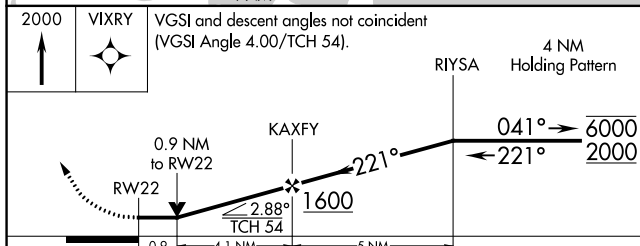

CATEGORY	A	B	C	D
LNVA MDA	460-1	443 (500-1)	460-1 3/8	443 (500-1 3/8)
CIRCLING	480-1	461 (500-1)	500-1 1/2	580-2
			481 (500-1 1/2)	561 (600-2)

REIL Rwy 4 **0**
HIRL Rwy 4-22 and 16-34 **0**