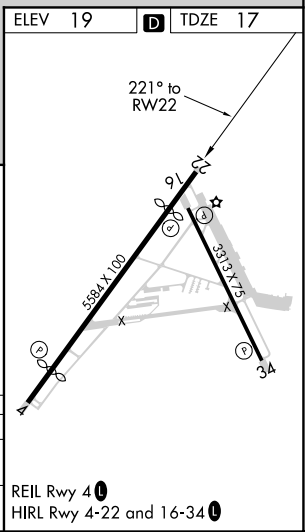

APP CRS	Rwy Idg	4671
221°	TDZE	17
	Apt Elev	19

RNAV (GPS) RWY 22

ST SIMONS ISLAND (SSI)

RNP APCH.	<p>▼ Rwy 22 helicopter visibility reduction below 3/4 SM NA. Circling Rwy 16, 34 NA at night.</p>	MISSED APPROACH: Climb to 2000 direct VIXRY and hold.
-----------	--	---

CATEGORY	A	B	C	D
LNVA MDA	460-1	443 (500-1)	460-1 3/8	443 (500-1 3/8)
CIRCLING	480-1	461 (500-1)	500-1 1/2	580-2
			481 (500-1 1/2)	561 (600-2)

REIL Rwy 4 **0**
HIRL Rwy 4-22 and 16-34 **0**