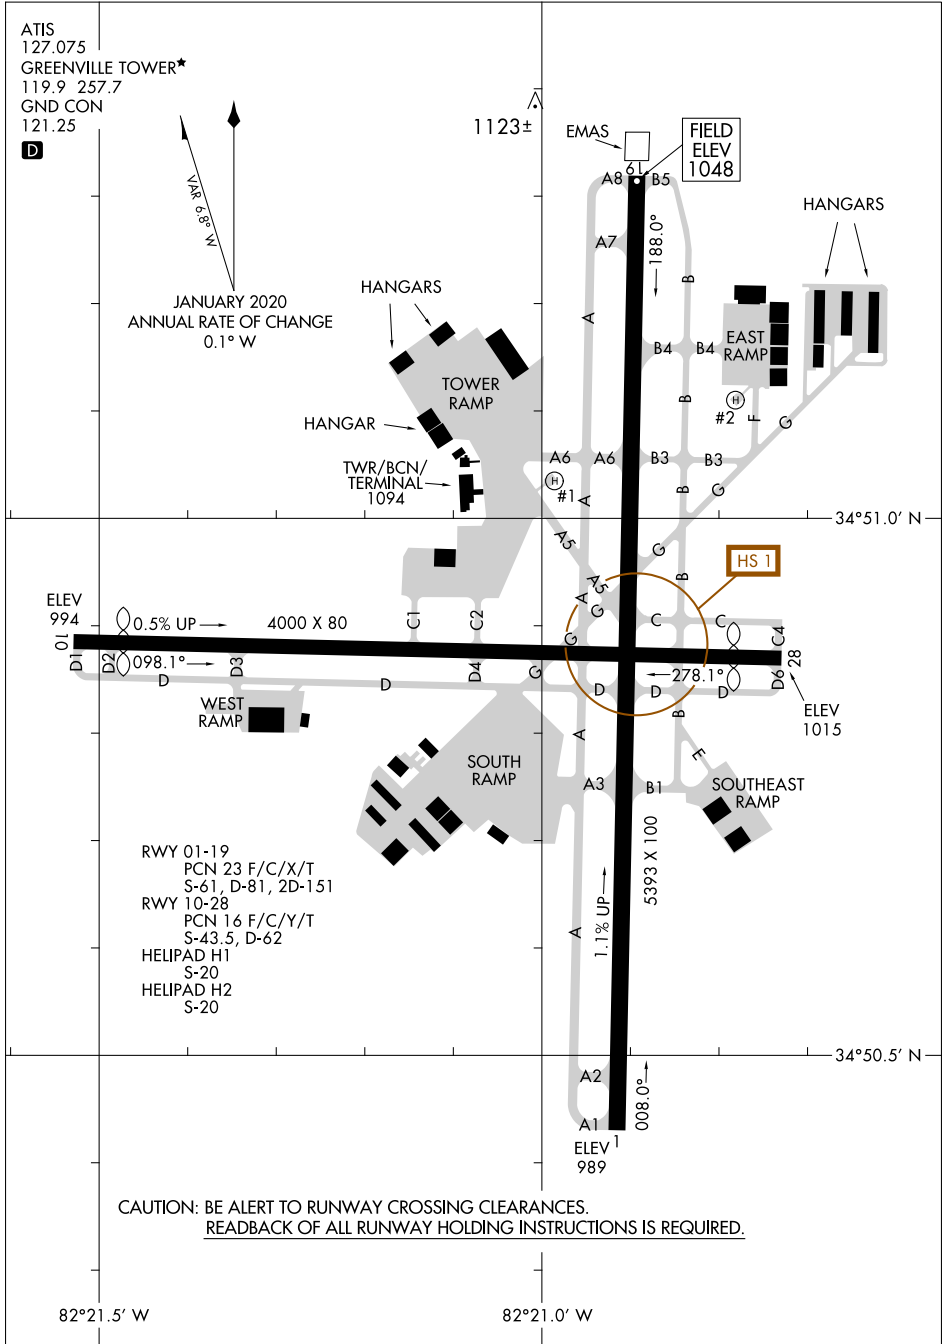

# AIRPORT DIAGRAM

AL-180 (FAA)

GREENVILLE DOWNTOWN (GMU)  
GREENVILLE, SOUTH CAROLINA

SE-2, 21 APR 2022 to 19 MAY 2022

SE-2, 21 APR 2022 to 19 MAY 2022

CAUTION: BE ALERT TO RUNWAY CROSSING CLEARANCES.  
READBACK OF ALL RUNWAY HOLDING INSTRUCTIONS IS REQUIRED.

# AIRPORT DIAGRAM

GREENVILLE, SOUTH CAROLINA  
GREENVILLE DOWNTOWN (GMU)