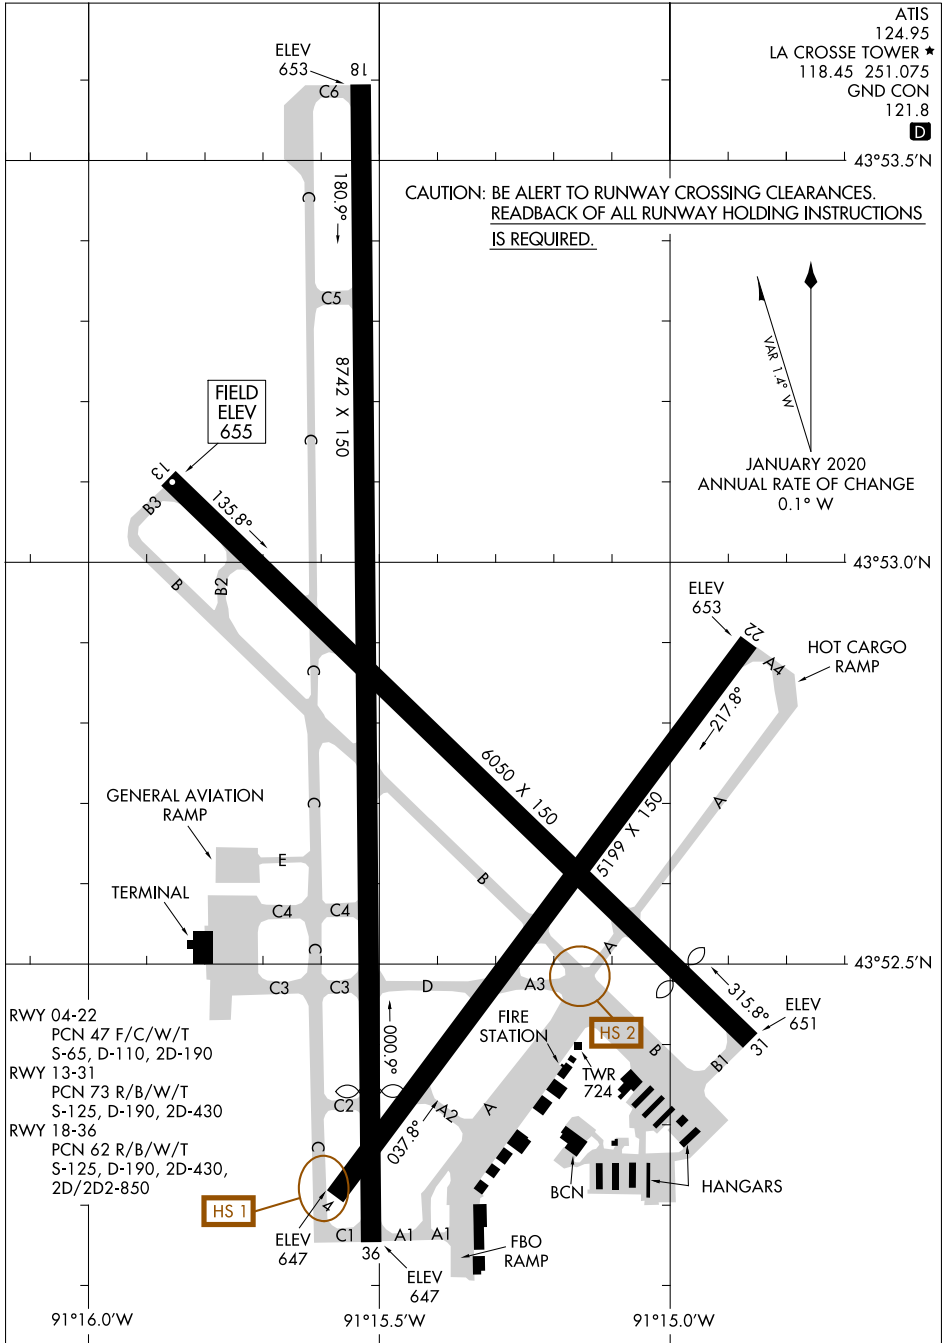

21112

AIRPORT DIAGRAM

AL-219 (FAA)

LA CROSSE RGNL (LSE)
LA CROSSE, WISCONSIN

ATIS
124.95
LA CROSSE TOWER ★
118.45 251.075
GND CON
121.8
D

CAUTION: BE ALERT TO RUNWAY CROSSING CLEARANCES.
READBACK OF ALL RUNWAY HOLDING INSTRUCTIONS IS REQUIRED.

▲
MAG 1.1° N
JANUARY 2020
ANNUAL RATE OF CHANGE
0.1° W

EC-3, 21 APR 2022 to 19 MAY 2022

EC-3, 21 APR 2022 to 19 MAY 2022

AIRPORT DIAGRAM

21112

LA CROSSE, WISCONSIN
LA CROSSE RGNL (LSE)