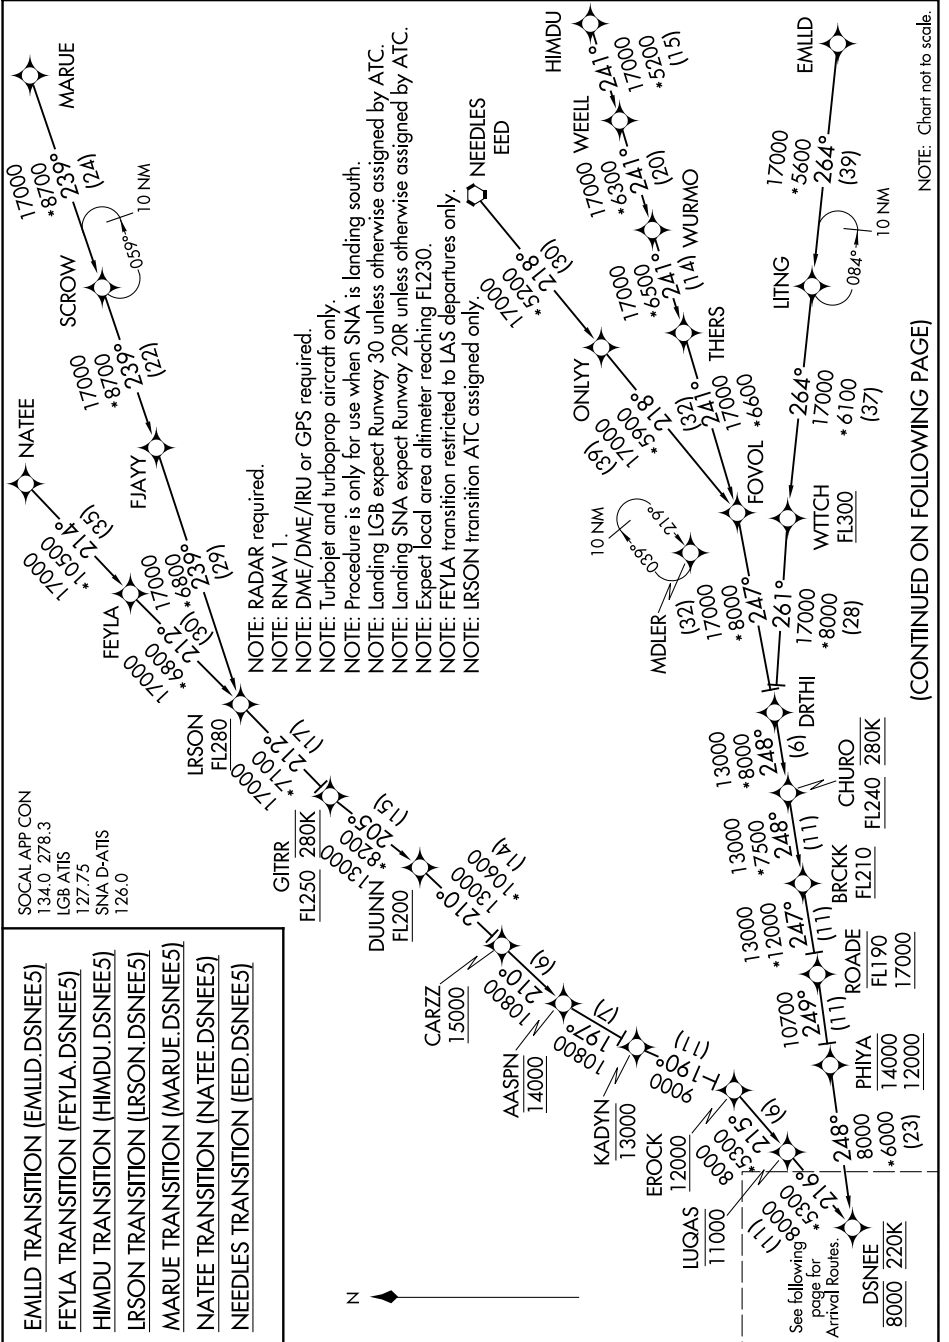

DSNEE FIVE ARRIVAL (RNAV) Transition Routes

LONG BEACH, CALIFORNIA

SW-3, 21 APR 2022 to 19 MAY 2022

(CONTINUED ON FOLLOWING PAGE)

SW-3, 21 APR 2022 to 19 MAY 2022

DSNEE FIVE ARRIVAL (RNAV) Transition Routes

LONG BEACH, CALIFORNIA