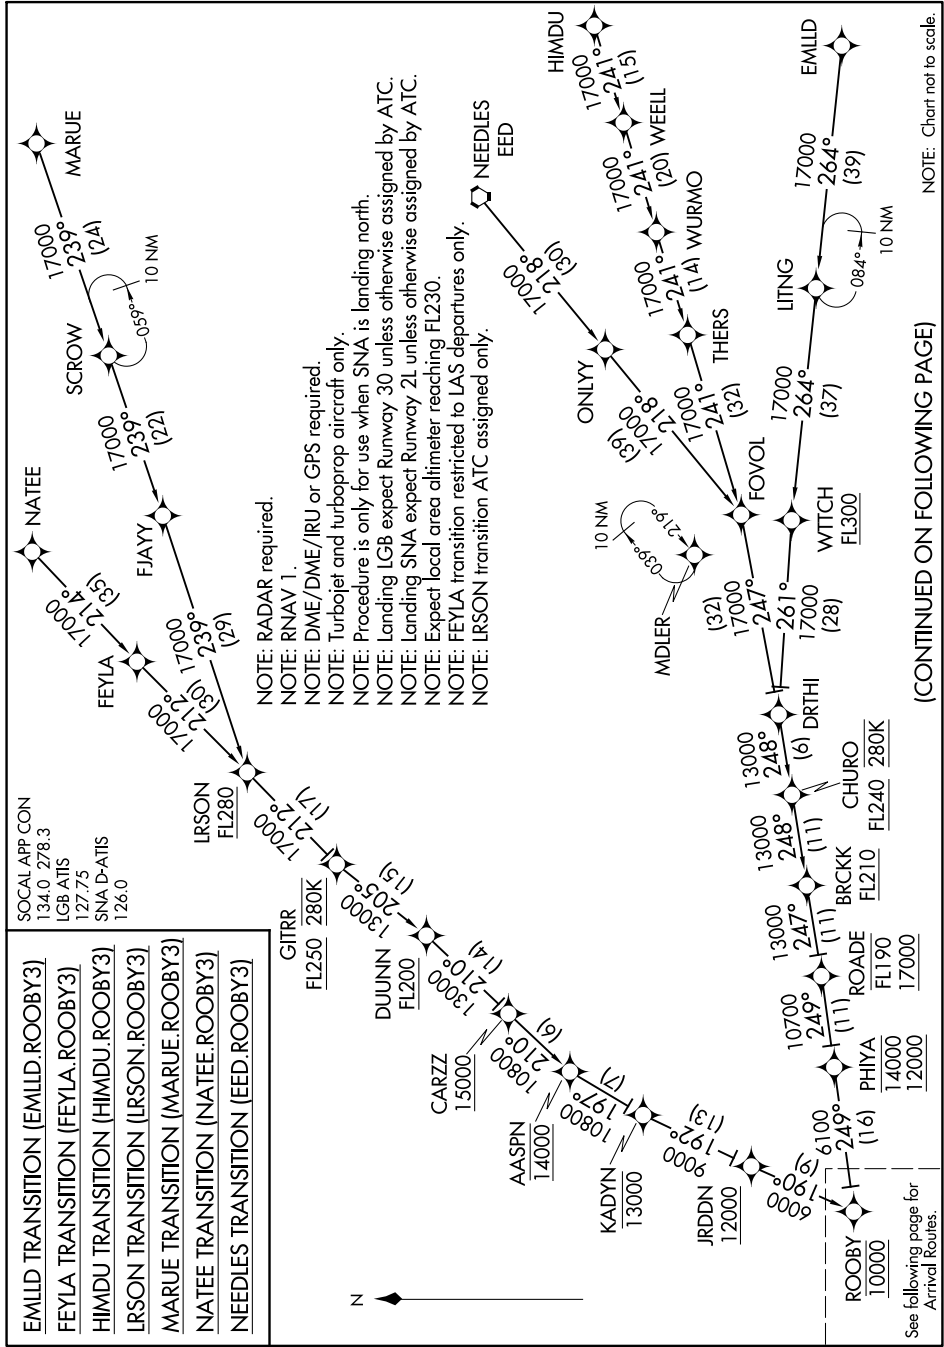

ROOBY THREE ARRIVAL (RNAV) Transition Routes

LONG BEACH, CALIFORNIA

SW-3, 21 APR 2022 to 19 MAY 2022

NOTE: Chart not to scale.

(CONTINUED ON FOLLOWING PAGE)

SW-3, 21 APR 2022 to 19 MAY 2022

ROOBY THREE ARRIVAL (RNAV) Transition Routes

LONG BEACH, CALIFORNIA