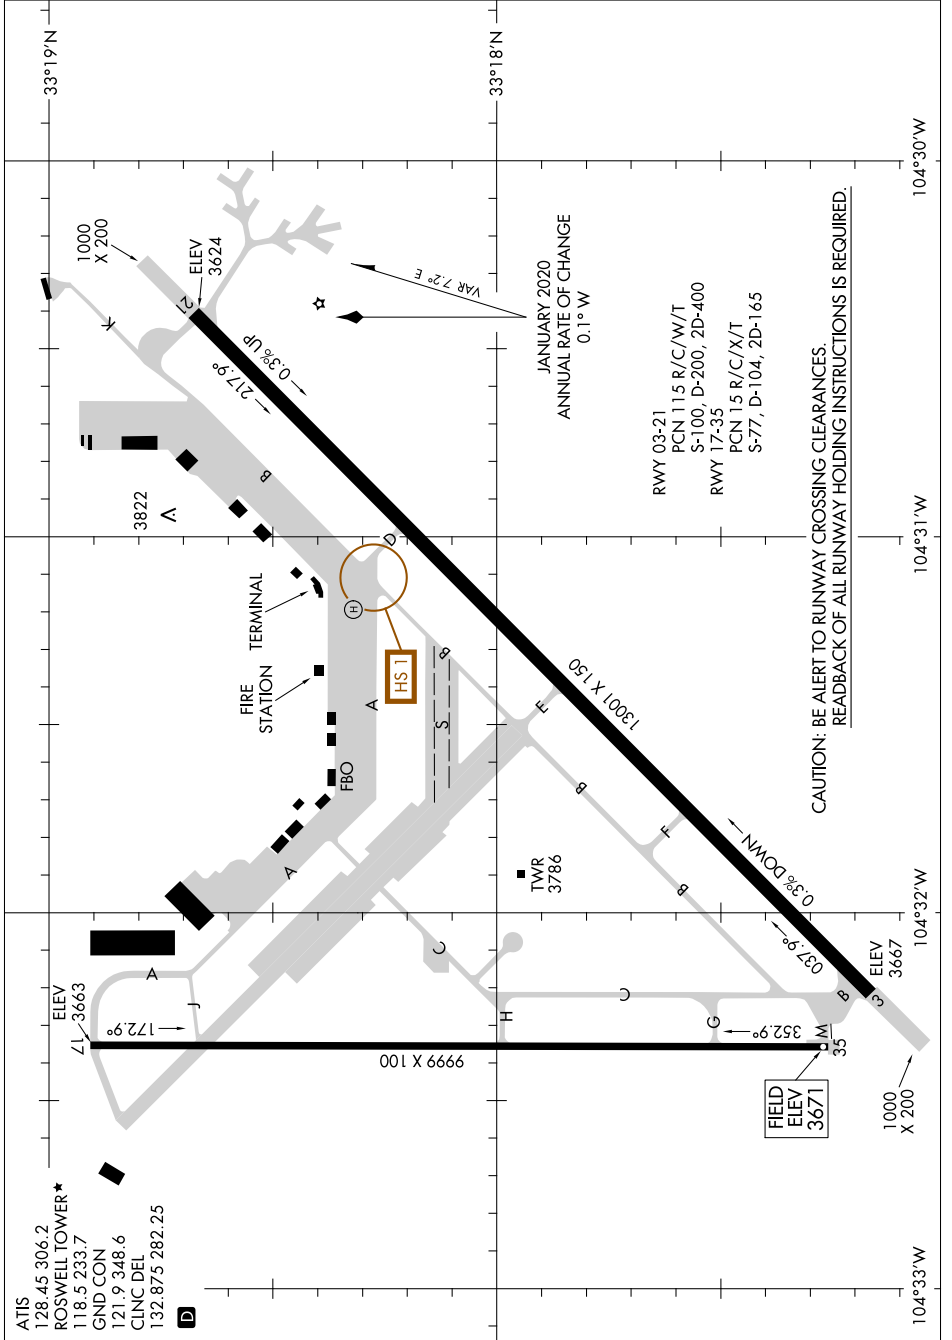

20142

AIRPORT DIAGRAM

ROSWELL AIR CENTER (ROW)
ROSWELL, NEW MEXICO

AL-354 (FAA)

SW-1, 21 APR 2022 to 19 MAY 2022

SW-1, 21 APR 2022 to 19 MAY 2022

AIRPORT DIAGRAM

20142

ROSWELL, NEW MEXICO
ROSWELL AIR CENTER (ROW)