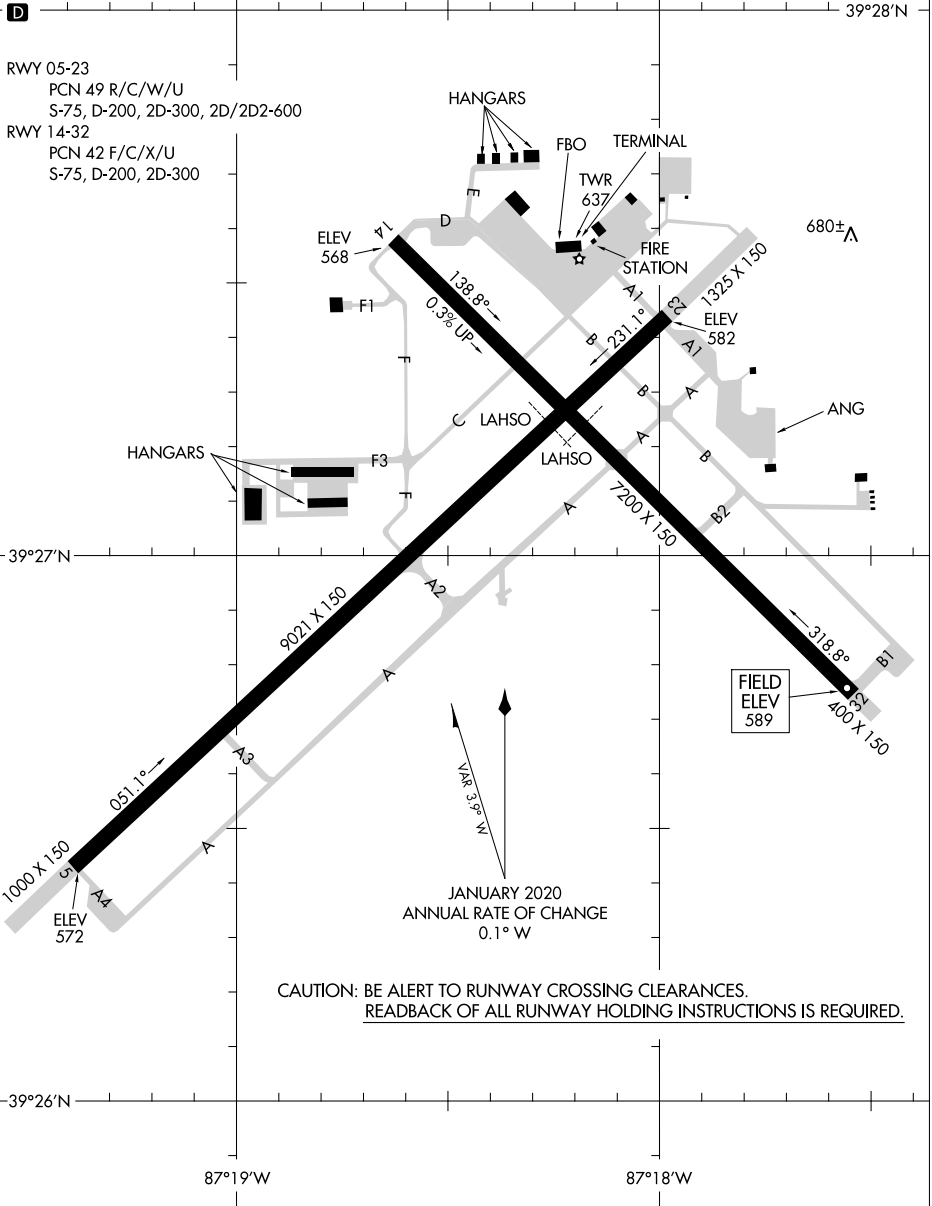

20310

# AIRPORT DIAGRAM

AL-608 (FAA)

TERRE HAUTE RGNL (HUF)  
TERRE HAUTE, INDIANA

ATIS  
127.5 269.375  
HULMAN TOWER  
134.725 239.0  
GND CON  
121.6 348.6

RWY 05-23  
PCN 49 R/C/W/U  
S-75, D-200, 2D-300, 2D/2D2-600  
RWY 14-32  
PCN 42 F/C/X/U  
S-75, D-200, 2D-300

**CAUTION: BE ALERT TO RUNWAY CROSSING CLEARANCES.  
READBACK OF ALL RUNWAY HOLDING INSTRUCTIONS IS REQUIRED.**

EC-2, 21 APR 2022 to 19 MAY 2022

EC-2, 21 APR 2022 to 19 MAY 2022

# AIRPORT DIAGRAM

20310

TERRE HAUTE, INDIANA  
TERRE HAUTE RGNL (HUF)