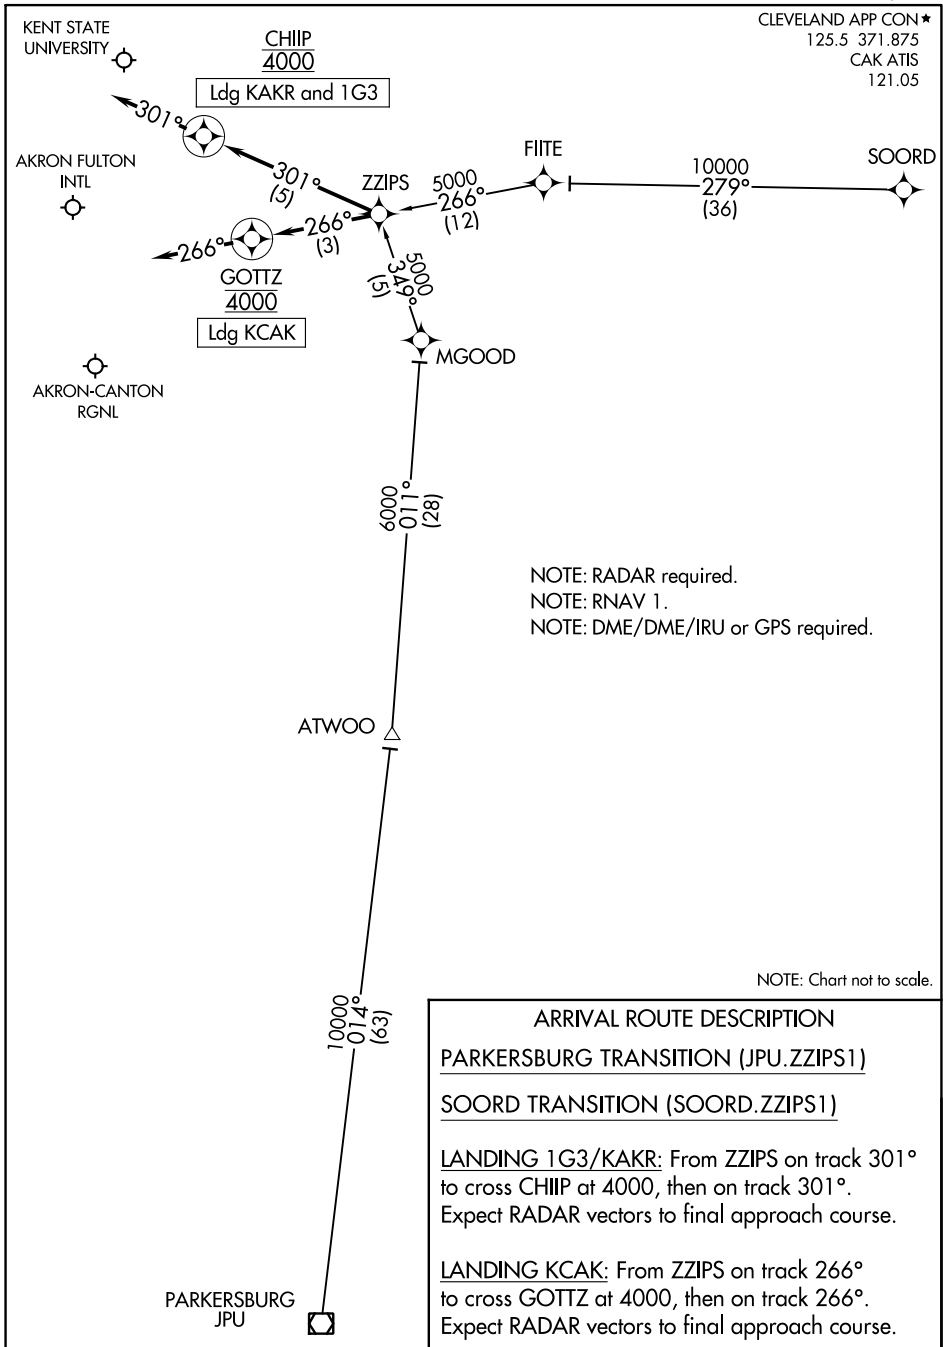

ZZIPS ONE ARRIVAL(RNAV)

AKRON, OHIO

ARRIVAL ROUTE DESCRIPTION

PARKERSBURG TRANSITION (JPU.ZZIPS1)

SOORD TRANSITION (SOORD.ZZIPS1)

LANDING 1G3/KAKR: From ZZIPS on track 301° to cross CHIIP at 4000, then on track 301°. Expect RADAR vectors to final approach course.

LANDING KCAK: From ZZIPS on track 266° to cross GOTTZ at 4000, then on track 266°. Expect RADAR vectors to final approach course.

ZZIPS ONE ARRIVAL (RNAV)

AKRON, OHIO