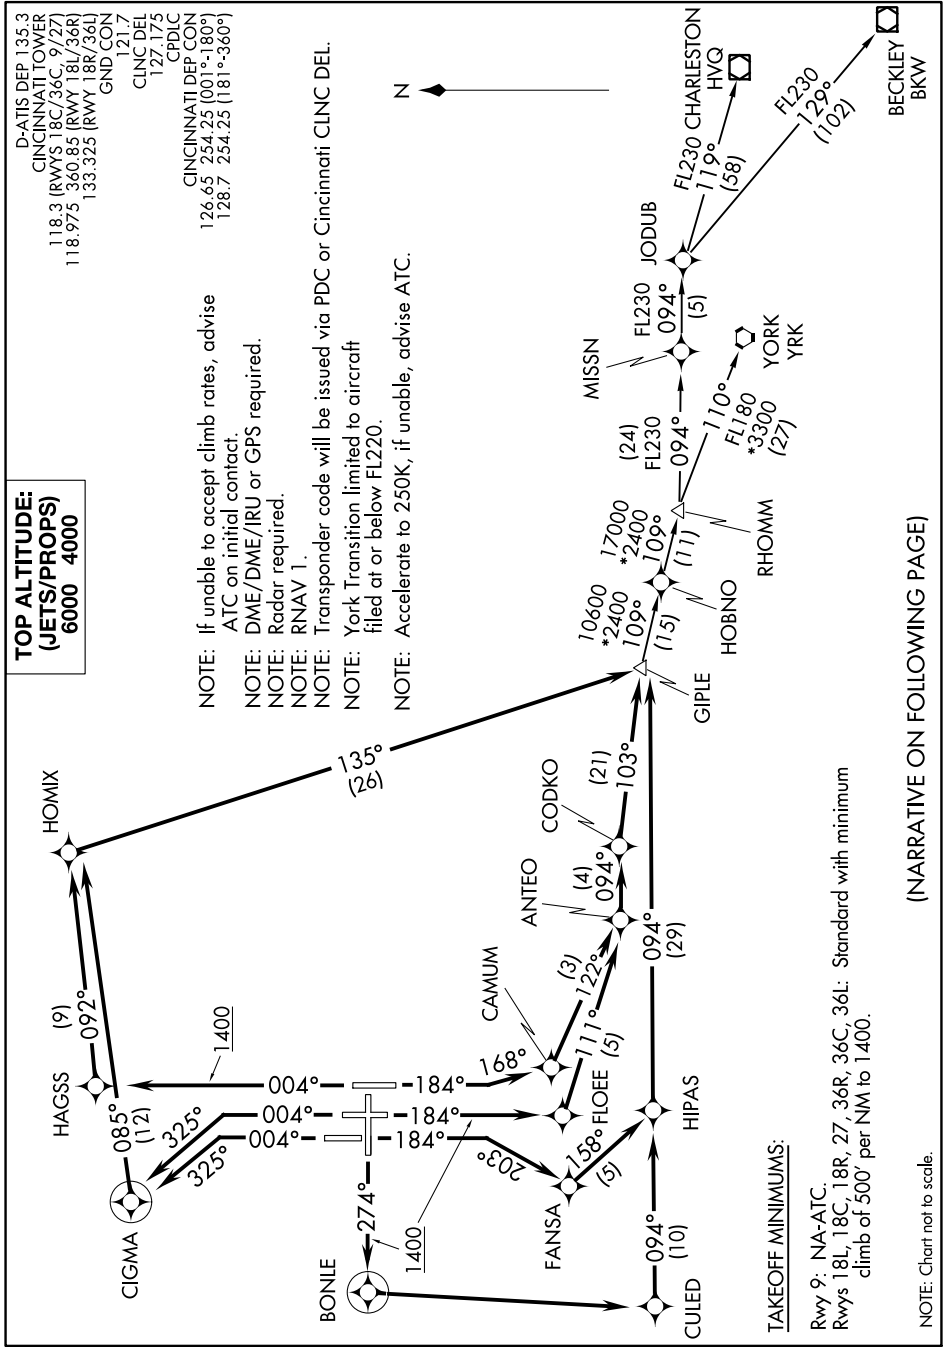

GIPLE SIX DEPARTURE (RNAV)

SE-1, 21 APR 2022 to 19 MAY 2022

GIPLE SIX DEPARTURE (RNAV)

(NARRATIVE ON FOLLOWING PAGE)

SE-1, 21 APR 2022 to 19 MAY 2022

NOTE: Chart not to scale.