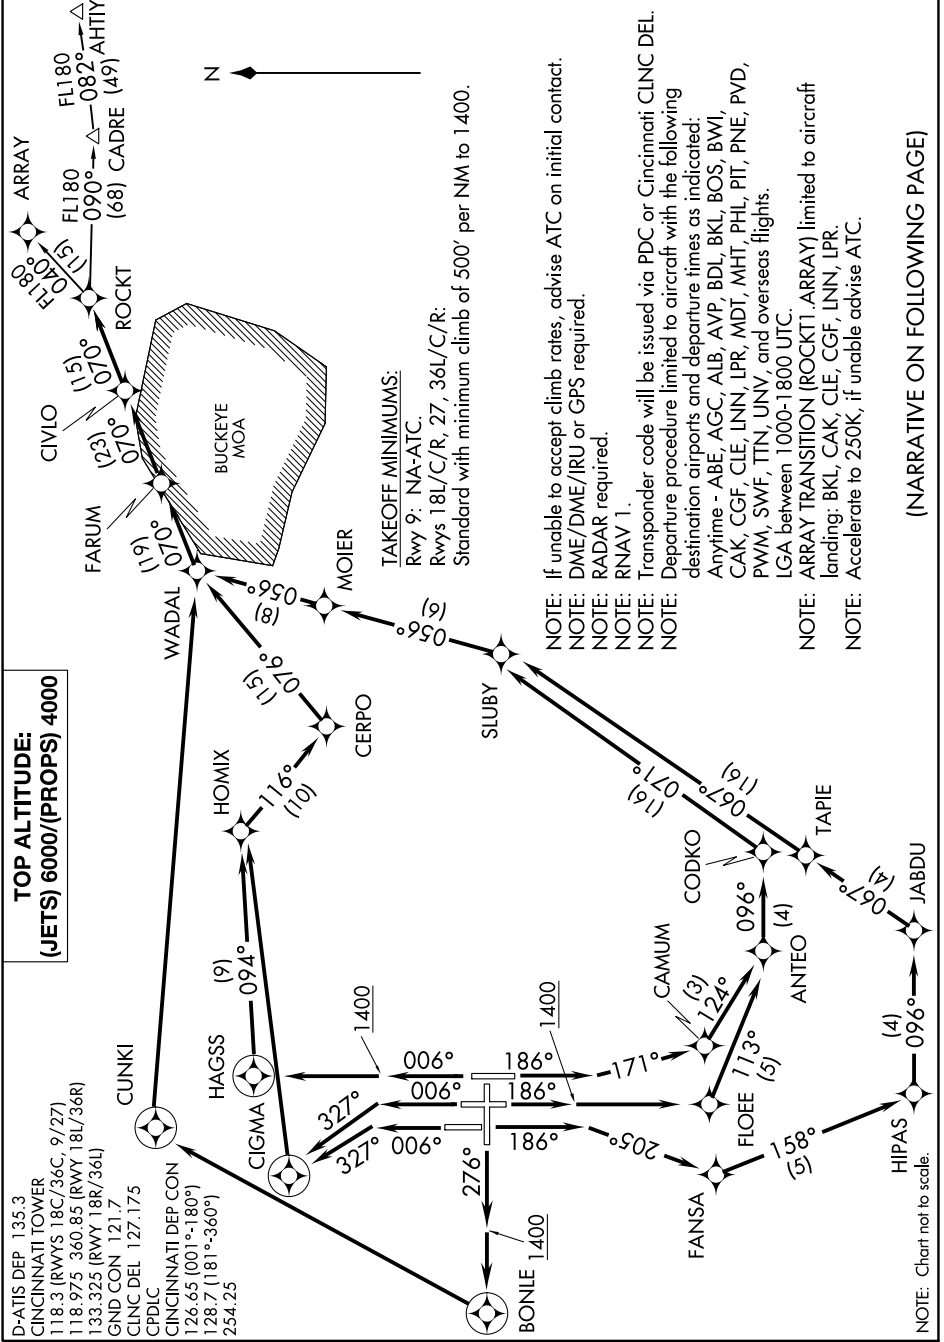

ROCKT ONE DEPARTURE (RNAV)

AL-655 (FAA)

COVINGTON, KENTUCKY

SE-1, 21 APR 2022 to 19 MAY 2022

ROCKT ONE DEPARTURE (RNAV)

(ROCKT1.ROCKT) 15AUG19

COVINGTON, KENTUCKY

CINCINNATI/NORTHERN KENTUCKY INTL (CVG)

(NARRATIVE ON FOLLOWING PAGE)

NOTE: Chart not to scale.

SE-1, 21 APR 2022 to 19 MAY 2022