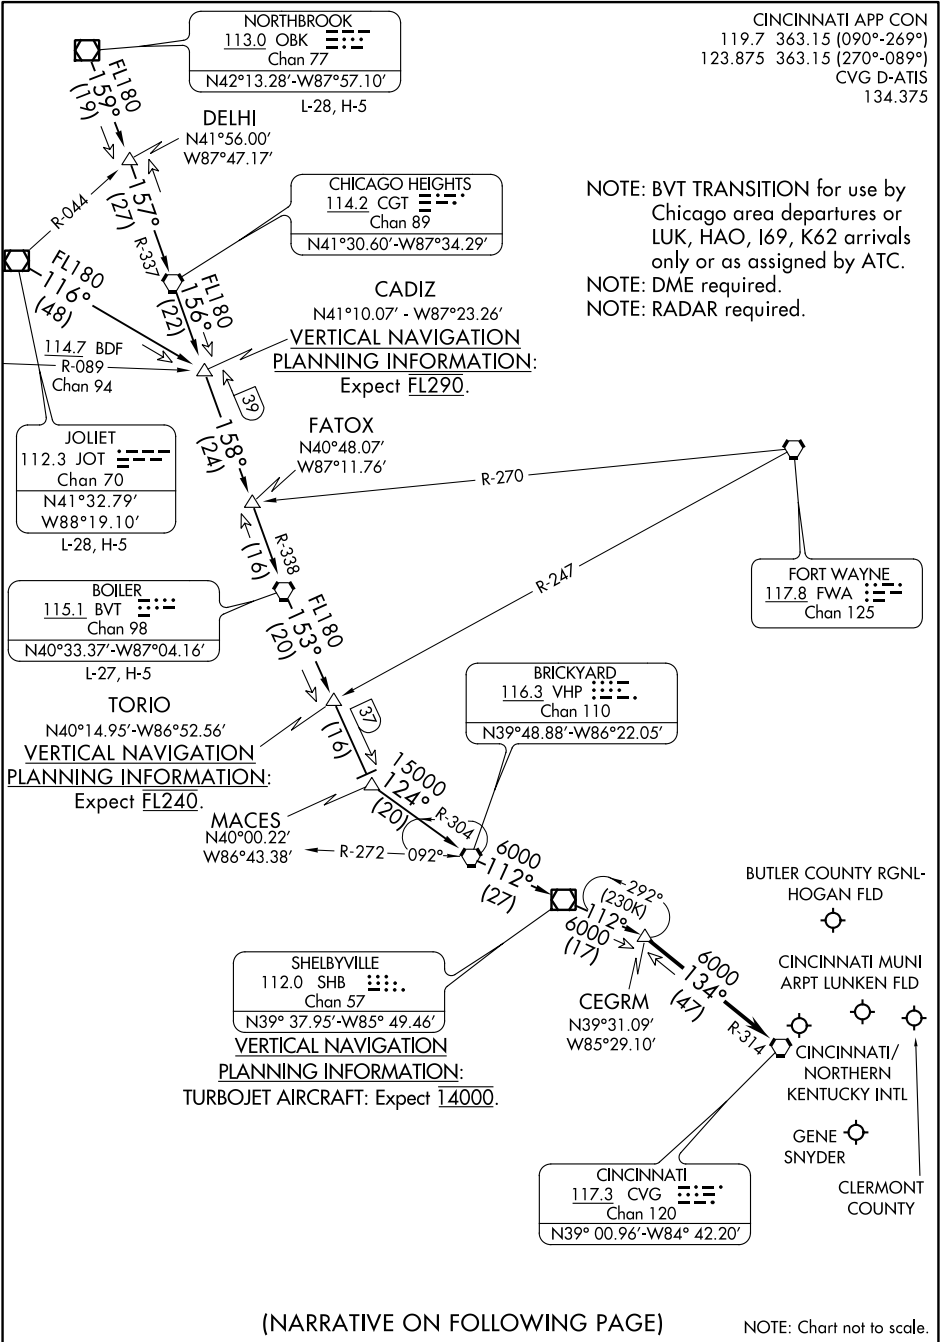

SHELBYVILLE SIX ARRIVAL

AL-655 (FAA)

COVINGTON, KENTUCKY

SE-1, 21 APR 2022 to 19 MAY 2022

SE-1, 21 APR 2022 to 19 MAY 2022

(NARRATIVE ON FOLLOWING PAGE)

SHELBYVILLE SIX ARRIVAL

(CEGRM.SHB6) 29MAR18

COVINGTON, KENTUCKY