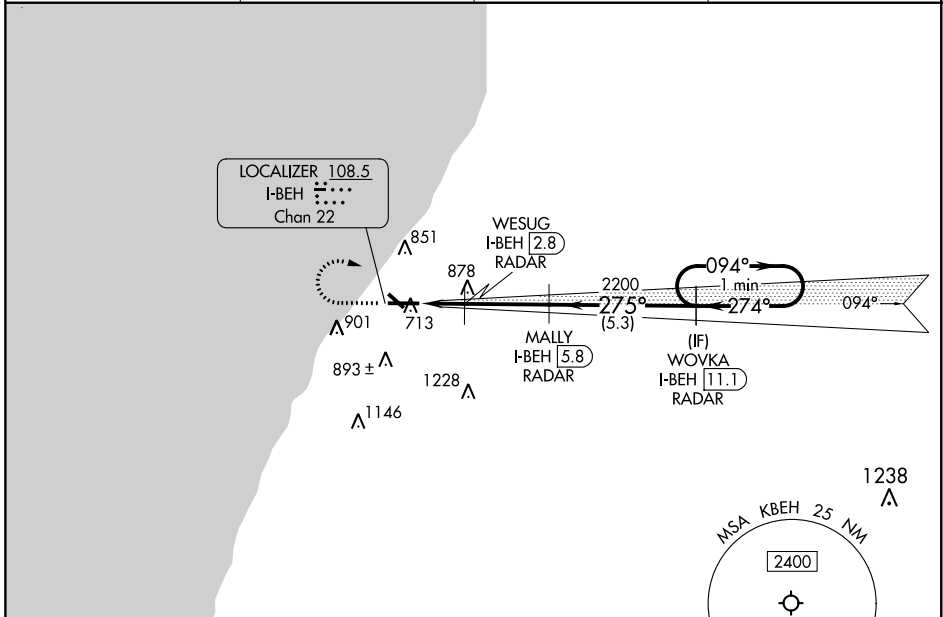

LOC I-BEH 108.5	APP CRS 274°	Rwy Idg 6006
Chan 22	TDZE 649	Apt Elev 649

ILS or LOC RWY 28

SOUTHWEST MICHIGAN RGNL (BEH)

RNAV 1-GPS required.		MALSRL 	MISSED APPROACH: Climb to 1300 then climbing right turn to 3000 direct WOVKA and hold.
DME Required for LOC only.			
<p> Circling Rwy 14 and 32 NA at night.</p> <p> NA For inop ALS, increase S-LOC 28 Cat C/D visibility to 1/8 SM.</p>			

ASOS 121.55	SOUTH BEND APP CON* 118.55 257.8	SOUTH BEND CLNC DEL 119.7	UNICOM 123.0 (CTAF)
-----------------------	--	-------------------------------------	-------------------------------

ELEV 649	TDZE 649
----------	----------

CATEGORY	A	B	C	D
S-ILS 28	849-1/2 200 (200-1/2)			
S-LOC 28	1060-1/2	411 (500-1/2)	1060-3/4	411 (500-3/4)
CIRCLING	1140-1 491 (500-1)	1160-1 511 (600-1)	1300-1 3/4 651 (700-1 3/4)	1340-2 691 (700-2)

EC-1, 21 APR 2022 to 19 MAY 2022