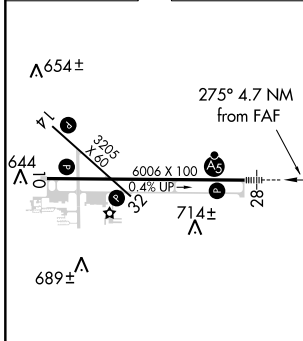

LOC I-BEH 108.5	APP CRS 274°	Rwy Idg 6006
Chan 22	TDZE 649	Apt Elev 649

ILS or LOC RWY 28

SOUTHWEST MICHIGAN RGNL (BEH)

RNAV 1-GPS required.		MALSRL 	MISSED APPROACH: Climb to 1300 then climbing right turn to 3000 direct WOVKA and hold.
DME Required for LOC only.			
<p> Circling Rwy 14 and 32 NA at night.</p> <p> NA For inop ALS, increase S-LOC 28 Cat C/D visibility to 1/8 SM.</p>			

ASOS 121.55	SOUTH BEND APP CON* 118.55 257.8	SOUTH BEND CLNC DEL 119.7	UNICOM 123.0 (CTAF)
-----------------------	--	-------------------------------------	-------------------------------

ELEV 649	TDZE 649
----------	----------

CATEGORY	A	B	C	D
S-ILS 28	849-1/2 200 (200-1/2)			
S-LOC 28	1060-1/2	411 (500-1/2)	1060-3/4	411 (500-3/4)
CIRCLING	1140-1 491 (500-1)	1160-1 511 (600-1)	1300-1 3/4 651 (700-1 3/4)	1340-2 691 (700-2)

EC-1, 21 APR 2022 to 19 MAY 2022