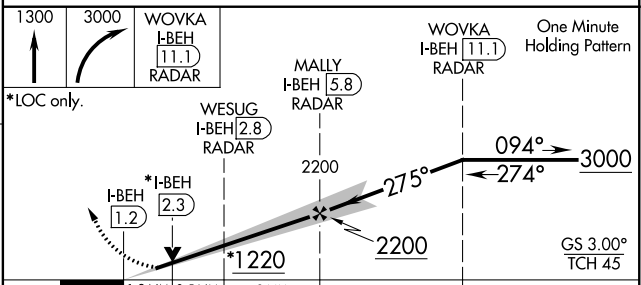

LOC I-BEH 108.5	APP CRS 274°	Rwy Idg 6006
Chan 22	TDZE 649	Apt Elev 649

ILS or LOC RWY 28

SOUTHWEST MICHIGAN RGNL (BEH)

RNAV 1-GPS required.		MALSRL 	MISSED APPROACH: Climb to 1300 then climbing right turn to 3000 direct WOVKA and hold.
DME Required for LOC only.			
<p> Circling Rwy 14 and 32 NA at night.</p> <p> NA For inop ALS, increase S-LOC 28 Cat C/D visibility to 1/8 SM.</p>			

ASOS 121.55	SOUTH BEND APP CON* 118.55 257.8	SOUTH BEND CLNC DEL 119.7	UNICOM 123.0 (CTAF)
-----------------------	--	-------------------------------------	-------------------------------

ELEV 649	TDZE 649
----------	----------

CATEGORY	A	B	C	D
S-ILS 28	849-1/2 200 (200-1/2)			
S-LOC 28	1060-1/2	411 (500-1/2)	1060-3/4	411 (500-3/4)
CIRCLING	1140-1 491 (500-1)	1160-1 511 (600-1)	1300-1 3/4 651 (700-1 3/4)	1340-2 691 (700-2)

EC-1, 21 APR 2022 to 19 MAY 2022