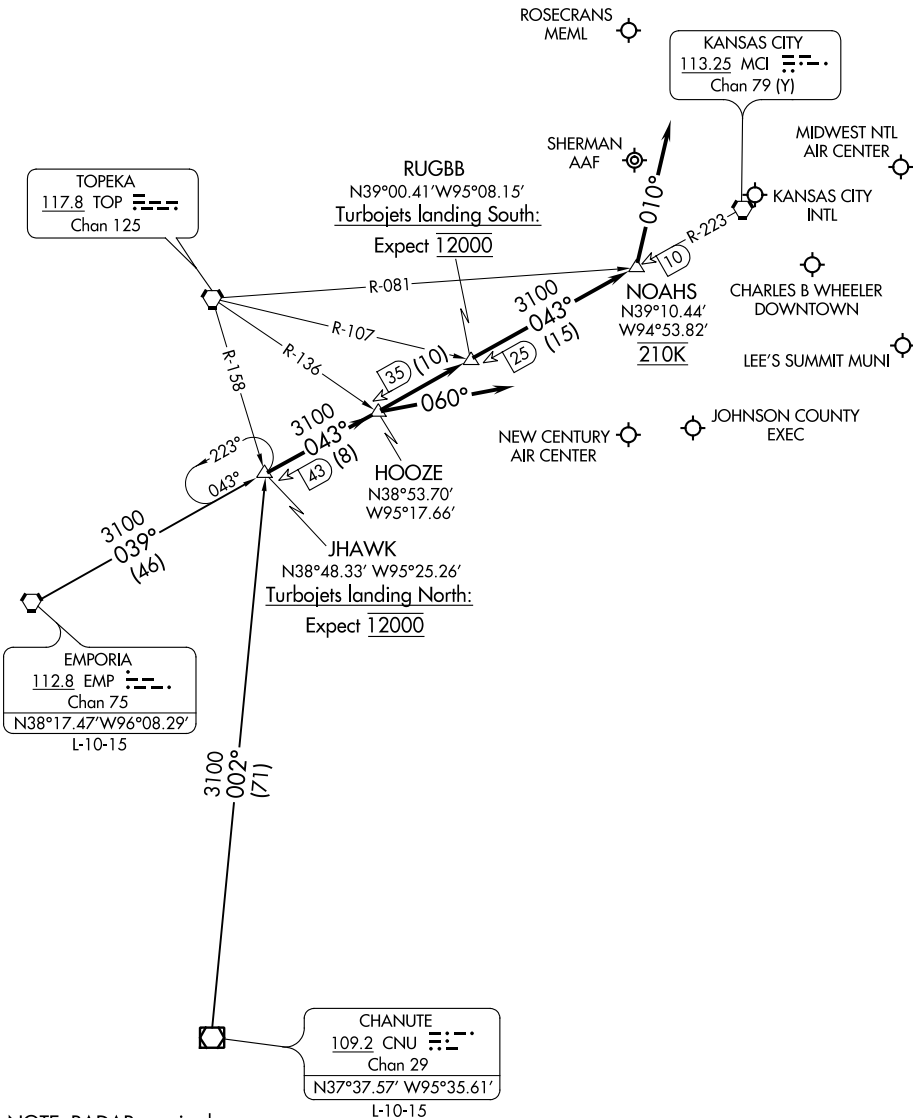

(JHAWK.JHAWK6) 21112

# JHAWK SIX ARRIVAL

AL-780 (FAA)

KANSAS CITY, MISSOURI

MCI D-ATIS  
128.375  
KANSAS CITY APP CON  
120.95 318.1

NC-3, 21 APR 2022 to 19 MAY 2022

NC-3, 21 APR 2022 to 19 MAY 2022

NOTE: RADAR required.

NOTE: Chart not to scale.

# JHAWK SIX ARRIVAL

(JHAWK.JHAWK6) 10APR08

KANSAS CITY, MISSOURI