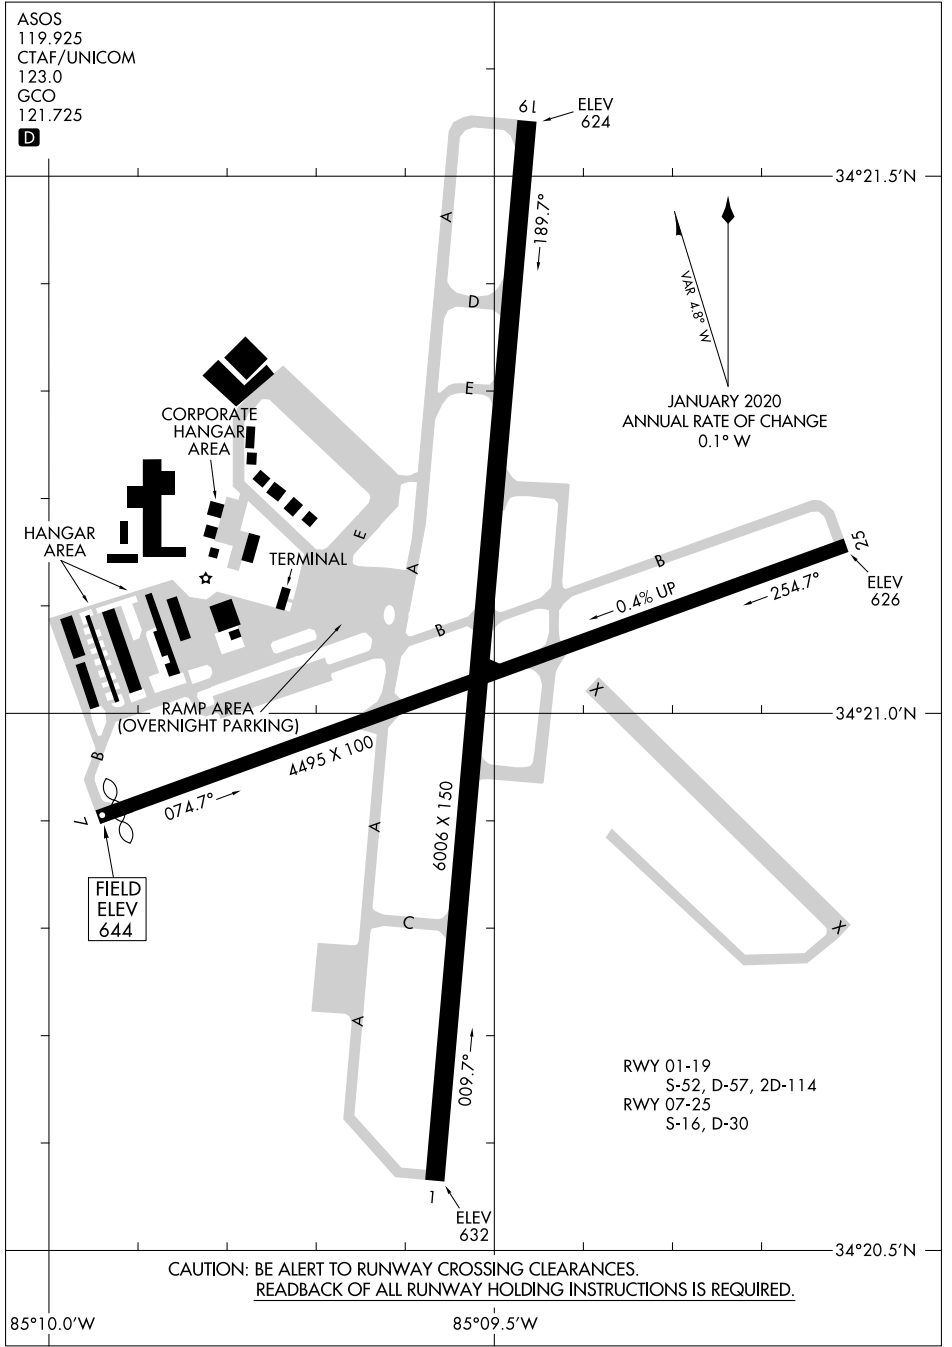

22083

AIRPORT DIAGRAM

RICHARD B RUSSELL RGNL - J H TOWERS FLD (R.M.G)

AL-855 (FAA)

ROME, GEORGIA

ASOS
119.925
CTAF/UNICOM
123.0
GCO
121.725

D

SE-4, 21 APR 2022 to 19 MAY 2022

SE-4, 21 APR 2022 to 19 MAY 2022

JANUARY 2020
ANNUAL RATE OF CHANGE
0.1° W

RWY 01-19
S-52, D-57, 2D-114
RWY 07-25
S-16, D-30

CAUTION: BE ALERT TO RUNWAY CROSSING CLEARANCES.
READBACK OF ALL RUNWAY HOLDING INSTRUCTIONS IS REQUIRED.

85°10.0'W

85°09.5'W

34°21.5'N

34°21.0'N

34°20.5'N

AIRPORT DIAGRAM

22083

RICHARD B RUSSELL RGNL - J H TOWERS FLD (R.M.G)

ROME, GEORGIA