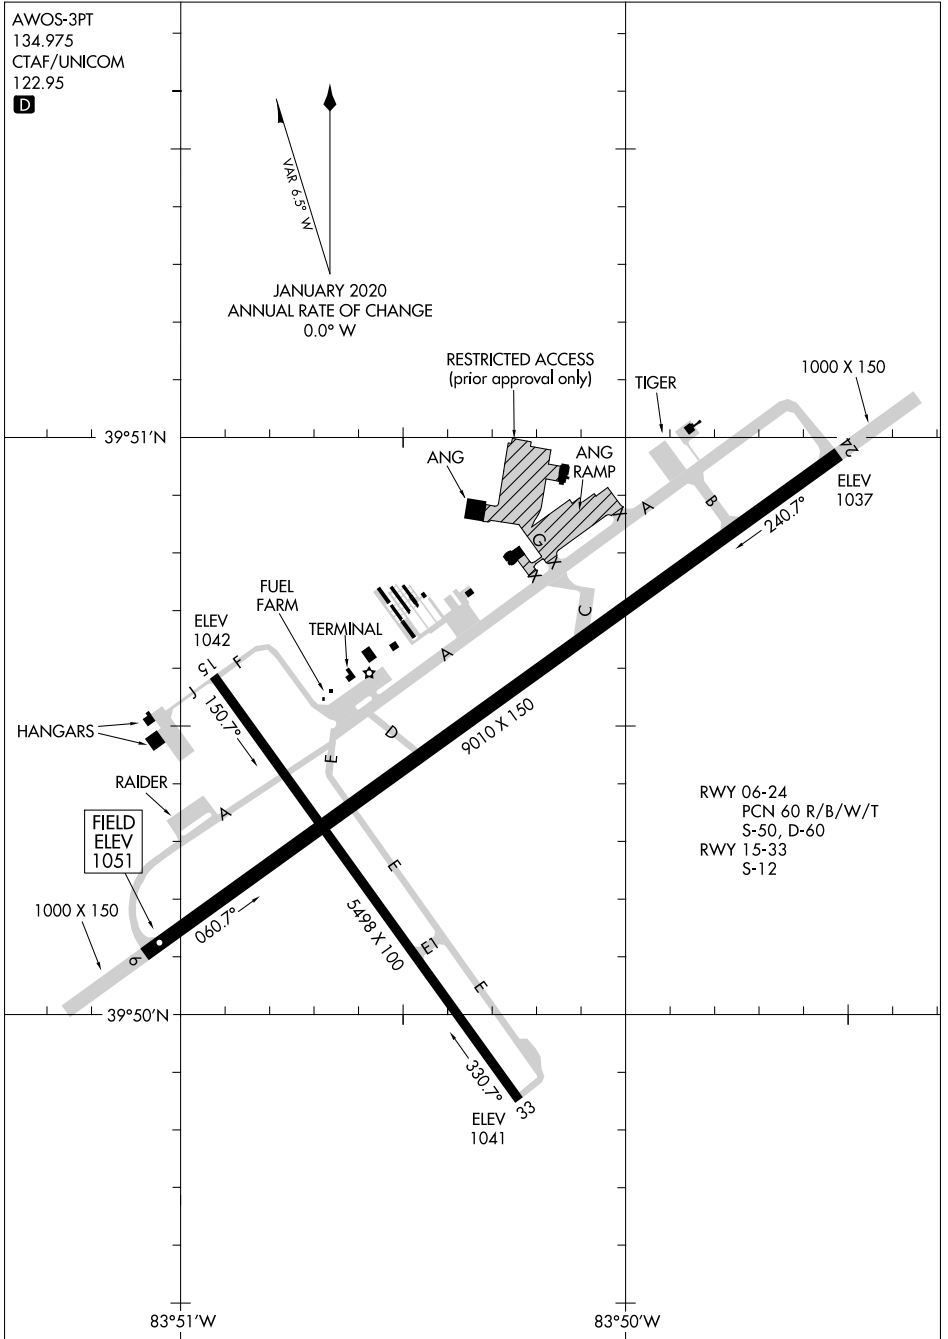

21336

AIRPORT DIAGRAM

AL-958 (FAA)

SPRINGFIELD/BECKLEY MUNI (SGH)
SPRINGFIELD, OHIO

AWOS-3PT
134.975
CTAF/UNICOM
122.95

D

JANUARY 2020
ANNUAL RATE OF CHANGE
0.0° W

EC-2, 21 APR 2022 to 19 MAY 2022

EC-2, 21 APR 2022 to 19 MAY 2022

AIRPORT DIAGRAM

21336

SPRINGFIELD, OHIO
SPRINGFIELD/BECKLEY MUNI (SGH)