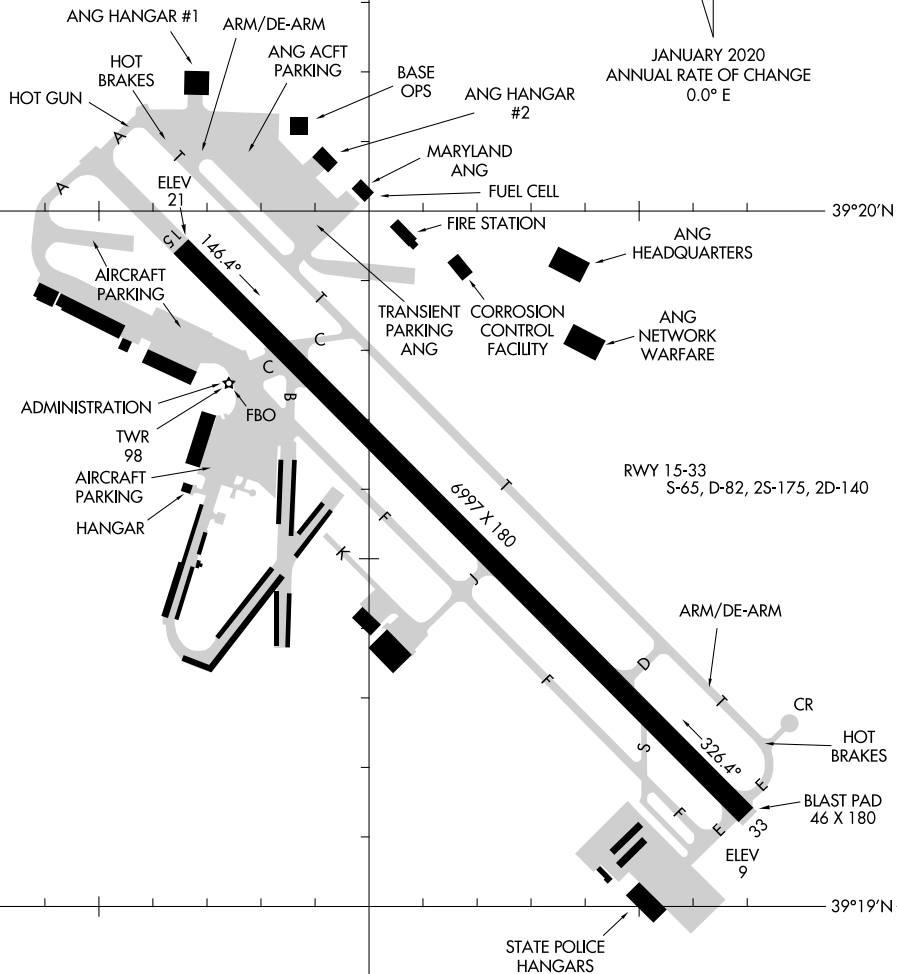

21224

AIRPORT DIAGRAM

AL-5222 (FAA)

MARTIN STATE (MTN)
BALTIMORE, MARYLAND

ATIS
124.925
MARTIN TOWER ★
121.3 254.425
GND CON
121.8 253.4

FIELD
ELEV
22

VAR 11.2° W
JANUARY 2020
ANNUAL RATE OF CHANGE
0.0° E

NE-3, 21 APR 2022 to 19 MAY 2022

NE-3, 21 APR 2022 to 19 MAY 2022

**CAUTION: BE ALERT TO RUNWAY CROSSING CLEARANCES.
READBACK OF ALL RUNWAY HOLDING INSTRUCTIONS IS REQUIRED.**

76°25'W

76°24'W

AIRPORT DIAGRAM

21224

BALTIMORE, MARYLAND
MARTIN STATE (MTN)