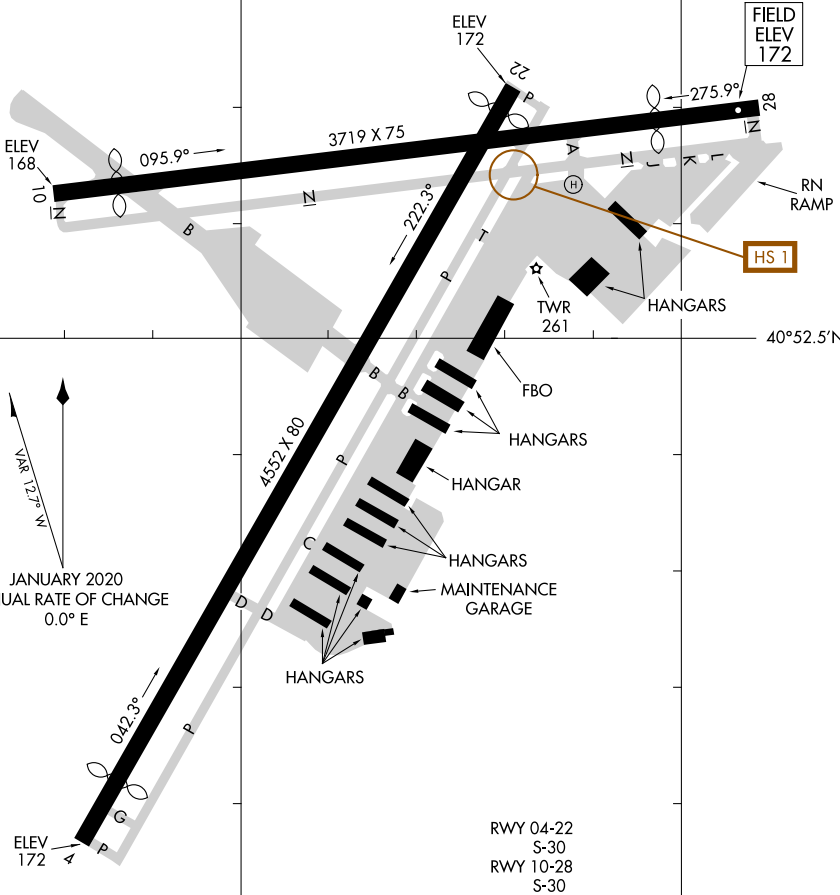

AIRPORT DIAGRAM

AL-5275 (FAA)

ESSEX COUNTY (CDW)
CALDWELL, NEW JERSEY

ATIS
135.5
CALDWELL TOWER ★
119.8
GND CON
121.9
CLNC DEL
121.1

NE-2, 21 APR 2022 to 19 MAY 2022

NE-2, 21 APR 2022 to 19 MAY 2022

CAUTION: BE ALERT TO RUNWAY CROSSING CLEARANCES.
READBACK OF ALL RUNWAY HOLDING INSTRUCTIONS IS REQUIRED.

74°17.0'W

74°16.5'W

AIRPORT DIAGRAM

CALDWELL, NEW JERSEY
ESSEX COUNTY (CDW)