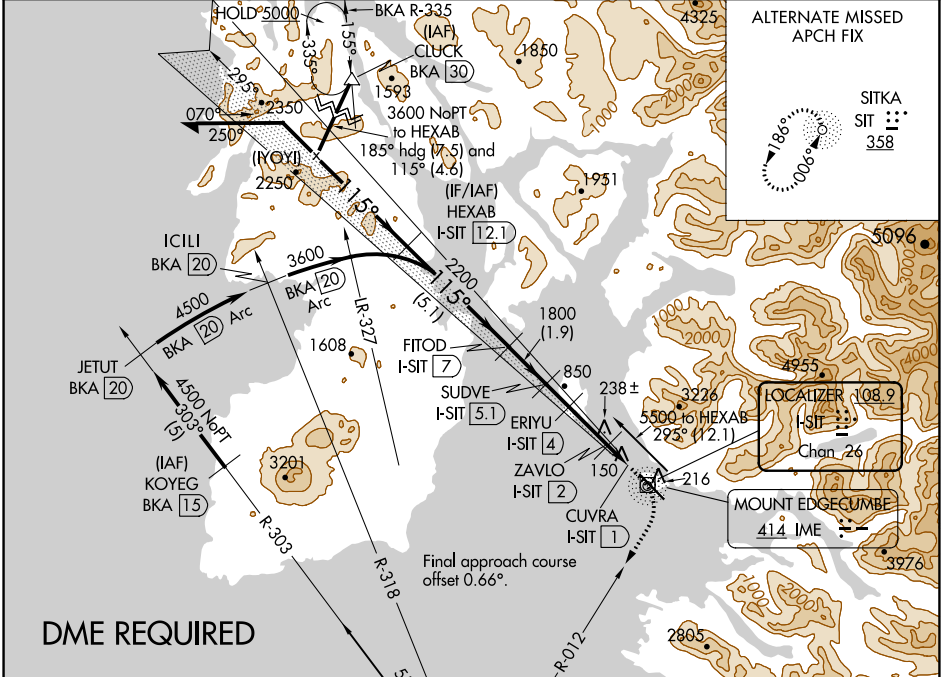

LOC/DME I-SIT 108.9 Chan 26	APP CRS 115°	Rwy Idg 6500 TDZE 24 Apt Elev 26
---	------------------------	---

LDA/DME RWY 11

SITKA ROCKY GUTIERREZ (SIT)(PASI)

⚠ When local altimeter setting not received, procedure NA.
⚠ Circling NA northeast of Rwy 11-29.

MISSED APPROACH: Climb to 500 then climbing right turn to 5500 on heading 192° and BKA R-012 to BKA VORTAC and hold, continue climb-in-hold to 5500.

AFIS 135.9	ANCHORAGE CENTER 126.1 335.5	SITKA RADIO 123.6 (CTAF) 0 122.2	UNICOM 122.95
----------------------	--	--	-------------------------

ALTERNATE MISSED APCH FIX

SITKA
SIT 358

LOCALIZER 108.9
SIT 26
Chan 26

MOUNT EDGE CUMBE
414 IME

BIORKA ISLAND
113.8 BKA
Chan 85

ELEV 26	D	TDZE 24
---------	----------	---------

CATEGORY	A	B	C	D
S-11		400-1	376 (400-1)	
C CIRCLING	520-1	494 (500-1)	760-2 734 (800-2)	1760-3 1734 (1800-3)

REIL Rwy 11 and 29 **Ⓛ**
 HIRL Rwy 11-29 **Ⓛ**

AK, 24 MAR 2022 to 19 MAY 2022

AK, 24 MAR 2022 to 19 MAY 2022