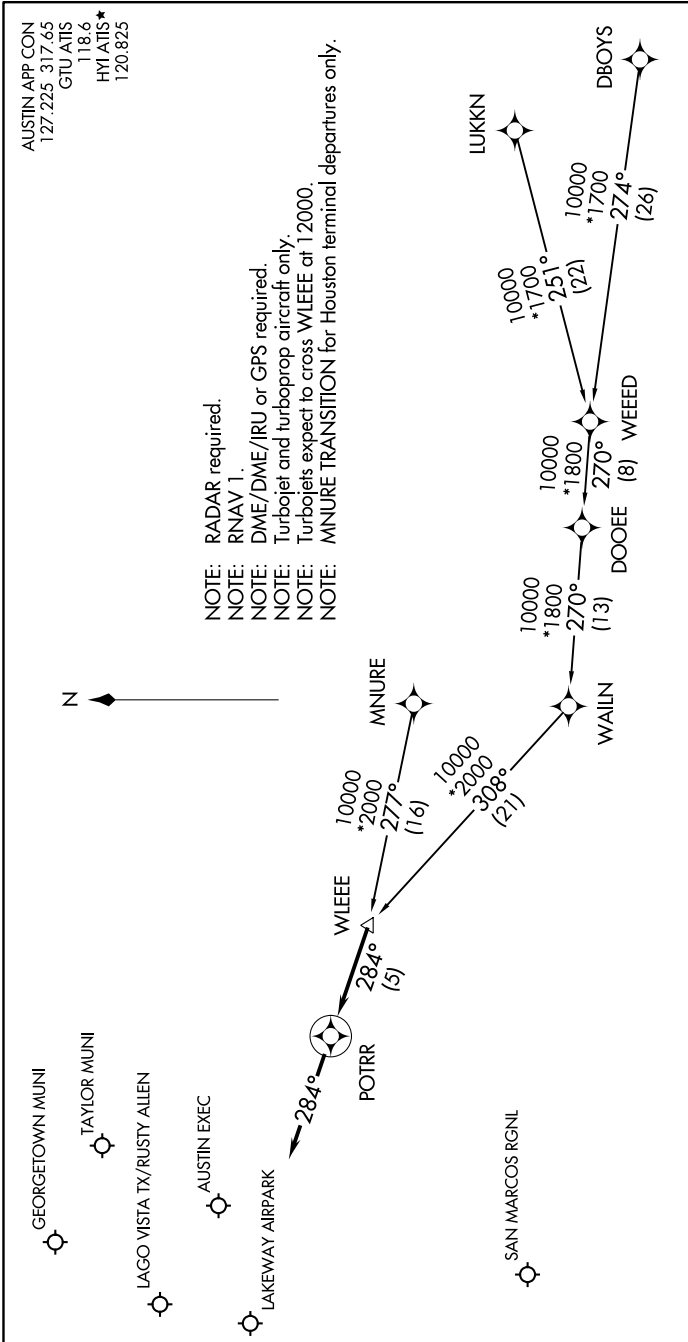

POTRR ONE ARRIVAL (RNAV)

AUSTIN, TEXAS

SC-3, 21 APR 2022 to 19 MAY 2022

ARRIVAL ROUTE DESCRIPTION

- DBOYS TRANSITION (DBOYS.POTRR1)
- LUKKN TRANSITION (LUKKN.POTRR1)
- MNJURE TRANSITION (MNJURE.POTRR1)
- WEED TRANSITION (WEED.POTRR1)

LANDING ALL AIRPORTS: From WLEEE on track 284° to POTRR, then on track 284°. Expect RADAR vectors to final approach course.

SC-3, 21 APR 2022 to 19 MAY 2022

POTRR ONE ARRIVAL (RNAV)

AUSTIN, TEXAS