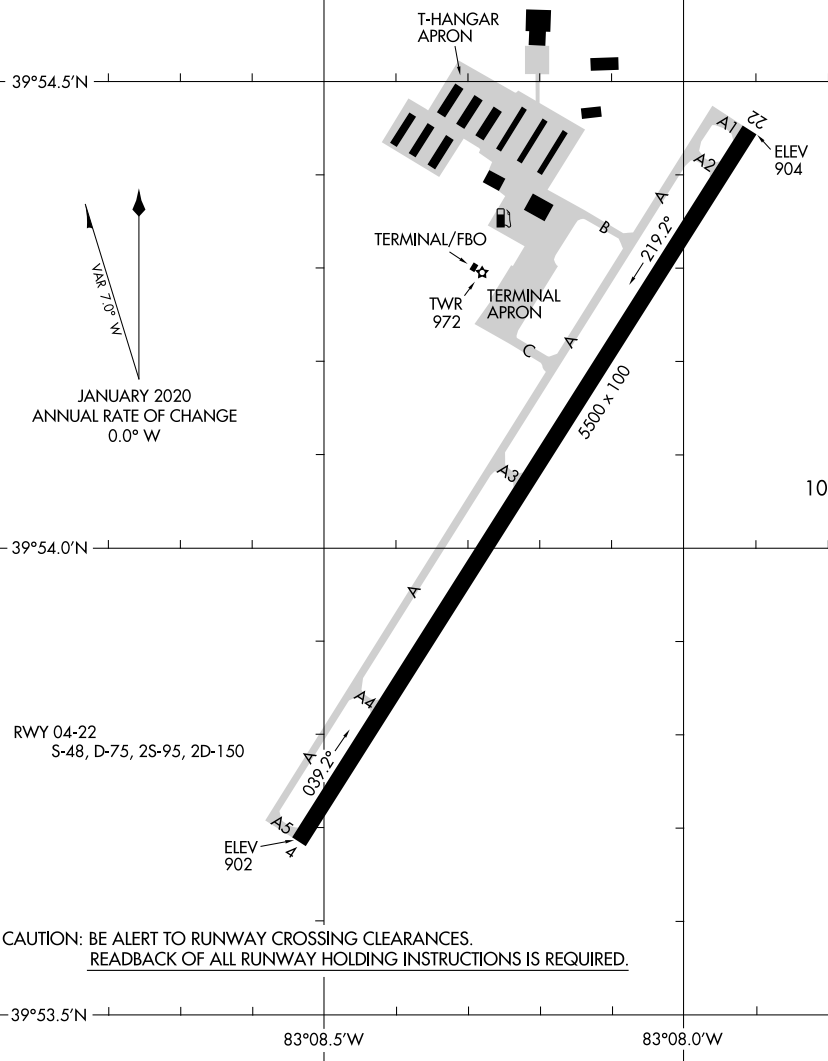

21112

AIRPORT DIAGRAM

AL-5958 (FAA)

BOLTON FLD (TZR)
COLUMBUS, OHIO

AWOS-3
135.925
BOLTON TOWER ★
128.1
GND CON
121.8

FIELD
ELEV
904

EC-2, 21 APR 2022 to 19 MAY 2022

EC-2, 21 APR 2022 to 19 MAY 2022

CAUTION: BE ALERT TO RUNWAY CROSSING CLEARANCES.
READBACK OF ALL RUNWAY HOLDING INSTRUCTIONS IS REQUIRED.

AIRPORT DIAGRAM

21112

COLUMBUS, OHIO
BOLTON FLD (TZR)