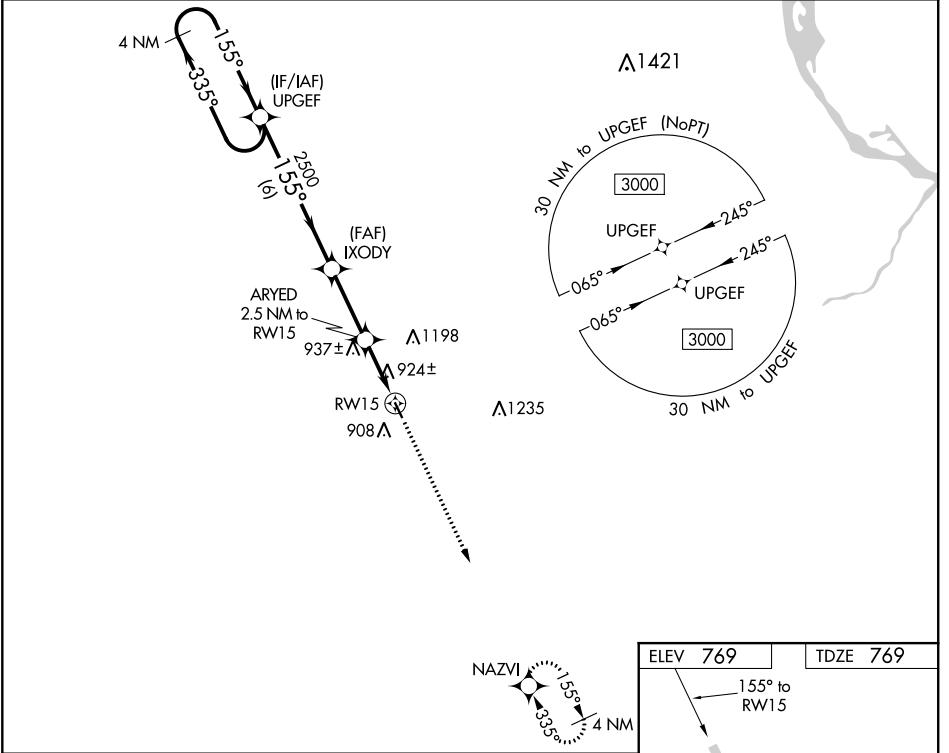

WAAS CH 69633 W15A	APP CRS 155°	Rwy Idg TDZE Apt Elev	3304 769 769
--	------------------------	-----------------------------	---

RNAV (GPS) RWY 15

MAQUOKETA MUNI (OQW)

⚠ NA DME/DME RNP-0.3 NA. Helicopter visibility reduction below 1 SM NA. Night landing: Rwy 15 NA. Obtain local altimeter on CTAF; when not received, use Dubuque altimeter setting and increase all MDA 100 feet.

MISSED APPROACH: Climb to 3000 direct NAZVI and hold.

CHICAGO CENTER 133.95 281.4	UNICOM 122.725 (CTAF) 0
---------------------------------------	-----------------------------------

CATEGORY	A	B	C	D
LP MDA	1180-1	411 (500-1)		NA
LNAV MDA	1200-1	431 (500-1)		NA
C CIRCLING	1240-1 471 (500-1)	1400-1 631 (700-1)		NA

NC-3, 21 APR 2022 to 19 MAY 2022

NC-3, 21 APR 2022 to 19 MAY 2022