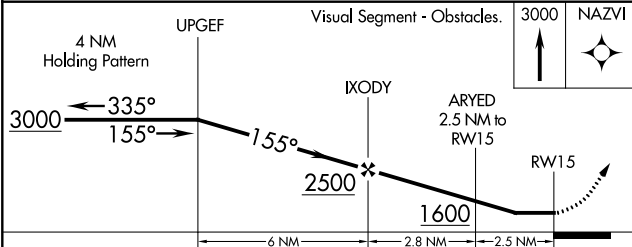

WAAS CH 69633 W15A	APP CRS 155°	Rwy Idg TDZE Apt Elev	3304 769 769
--	------------------------	-----------------------------	---

RNAV (GPS) RWY 15

MAQUOKETA MUNI (OQW)

⚠ NA DME/DME RNP-0.3 NA. Helicopter visibility reduction below 1 SM NA. Night landing: Rwy 15 NA. Obtain local altimeter on CTAF; when not received, use Dubuque altimeter setting and increase all MDA 100 feet.

MISSED APPROACH: Climb to 3000 direct NAZVI and hold.

CHICAGO CENTER 133.95 281.4	UNICOM 122.725 (CTAF) 0
---------------------------------------	-----------------------------------

CATEGORY	A	B	C	D
LP MDA	1180-1	411 (500-1)		NA
LNAV MDA	1200-1	431 (500-1)		NA
C CIRCLING	1240-1 471 (500-1)	1400-1 631 (700-1)		NA