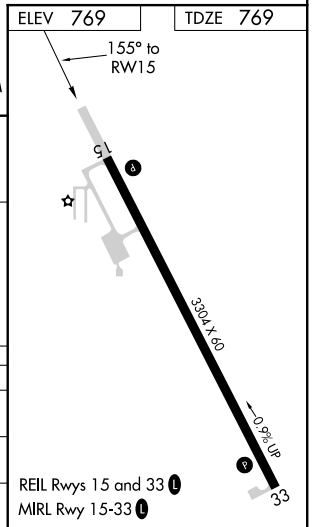

WAAS CH 69633 W15A	APP CRS 155°	Rwy Idg TDZE Apt Elev	3304 769 769
--	------------------------	-----------------------------	---

RNAV (GPS) RWY 15

MAQUOKETA MUNI (OQW)

⚠ NA DME/DME RNP-0.3 NA. Helicopter visibility reduction below 1 SM NA. Night landing: Rwy 15 NA. Obtain local altimeter on CTAF; when not received, use Dubuque altimeter setting and increase all MDA 100 feet.

MISSED APPROACH: Climb to 3000 direct NAZVI and hold.

CHICAGO CENTER 133.95 281.4	UNICOM 122.725 (CTAF) 0
---------------------------------------	-----------------------------------

CATEGORY	A	B	C	D
LP MDA	1180-1	411 (500-1)		NA
LNAV MDA	1200-1	431 (500-1)		NA
C CIRCLING	1240-1 471 (500-1)	1400-1 631 (700-1)		NA