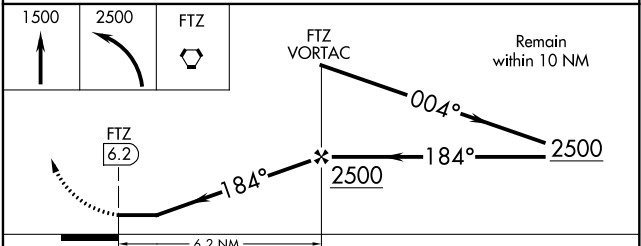

VORTAC FTZ 110.8 Chan 45	APP CRS 184°	Rwy Idg TDZE Apt Elev	N/A N/A 488
--	------------------------	-----------------------------	--

VOR-A
WASHINGTON RGNL (F'Y'G)

▽ When local altimeter setting not received, use Spirit of St. Louis altimeter setting and increase all MDAs 60 feet.

▲ MISSED APPROACH: Climb to 1500 then climbing left turn to 2500 direct FTZ VORTAC and hold.

AWOS-3PT 121.325	ST. LOUIS APP CON 126.5 254.3	UNICOM 122.8 (CTAF) ①
----------------------------	---	--

FAF to MAP 6.2 NM					
Knots	60	90	120	150	180
Min:Sec	6:12	4:08	3:06	2:29	2:04
CATEGORY	A	B	C	D	
CIRCLING	1220-1 732 (800-1)	1260-1¼ 772 (800-1¼)	1520-3 1032 (1100-3)	NA	