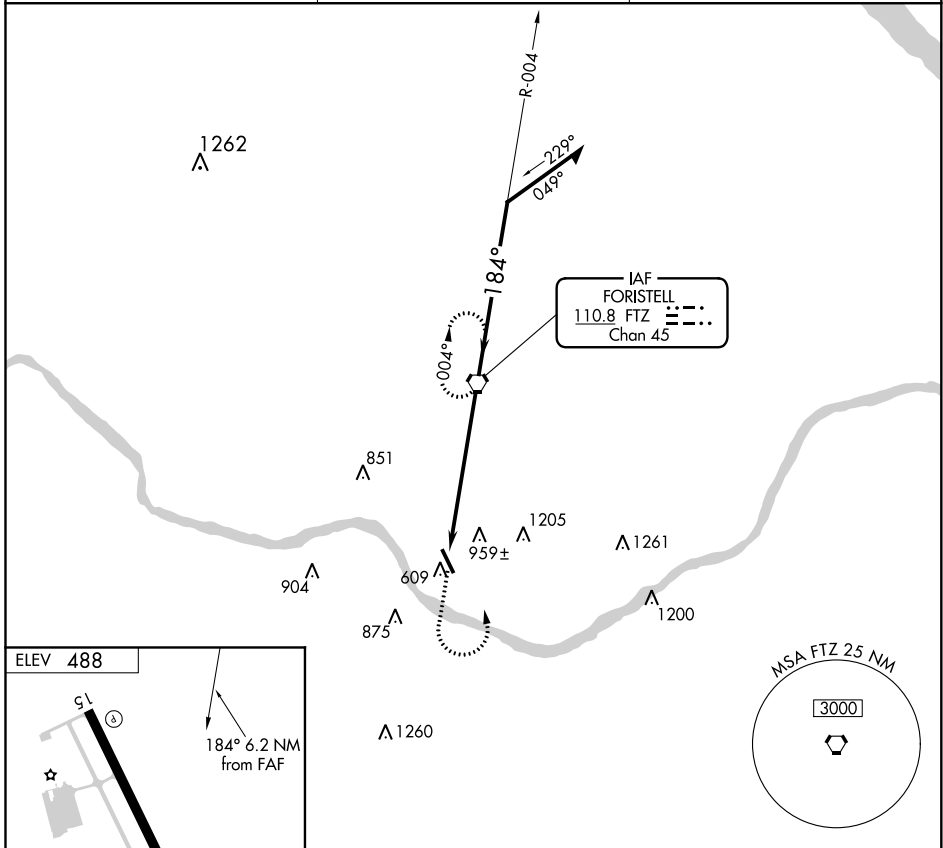

VORTAC FTZ 110.8 Chan 45	APP CRS 184°	Rwy Idg TDZE Apt Elev	N/A N/A 488
--	------------------------	-----------------------------	--

VOR-A
WASHINGTON RGNL (F'Y'G)

▽ When local altimeter setting not received, use Spirit of St. Louis altimeter setting and increase all MDAs 60 feet.

▲ MISSED APPROACH: Climb to 1500 then climbing left turn to 2500 direct FTZ VORTAC and hold.

AWOS-3PT 121.325	ST. LOUIS APP CON 126.5 254.3	UNICOM 122.8 (CTAF) ①
----------------------------	---	--

FAF to MAP 6.2 NM					
Knots	60	90	120	150	180
Min:Sec	6:12	4:08	3:06	2:29	2:04
CATEGORY	A	B	C	D	
CIRCLING	1220-1 732 (800-1)	1260-1¼ 772 (800-1¼)	1520-3 1032 (1100-3)	NA	

NC-3, 21 APR 2022 to 19 MAY 2022

NC-3, 21 APR 2022 to 19 MAY 2022