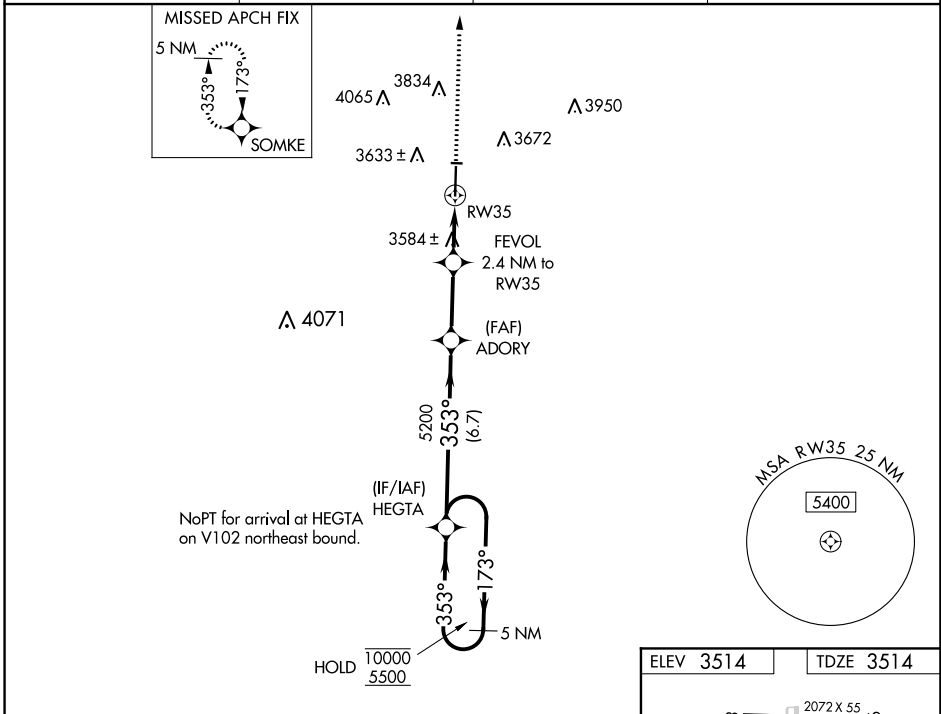

WAAS CH 65719 W35A	APP CRS 353°	Rwy Idg TDZE 3514 Apt Elev 3514
--	------------------------	---

RNAV (GPS) RWY 35

LEVELLAND MUNI (LLN)

RNP APCH-GPS.	MISSED APPROACH: Climb to 5500 direct SOMKE and hold.
<p>∇ Baro-VNAV NA. Use Lubbock altimeter setting. Circling to Rwy 8, 26 NA at night. Circling NA west of Rwy 17-35.</p>	

AWOS-3PT 121.125	LBB ASOS 125.3	LUBBOCK APP CON 119.2 351.8	UNICOM 122.8 (CTAF)
----------------------------	--------------------------	---------------------------------------	-------------------------------

CATEGORY	A	B	C	D
LPV DA	3862-1 1/8		348 (400-1 1/8)	
LNAV/VNAV DA	3862-1 1/8		348 (400-1 1/8)	
LNAV MDA	3940-1	426 (500-1)	3940-1 1/4	426 (500-1 1/4)
CIRCLING	4100-1 586 (600-1)	4300-1 1/4 786 (800-1 1/4)	4320-2 1/4 806 (900-2 1/4)	4320-2 1/2 806 (900-2 1/2)