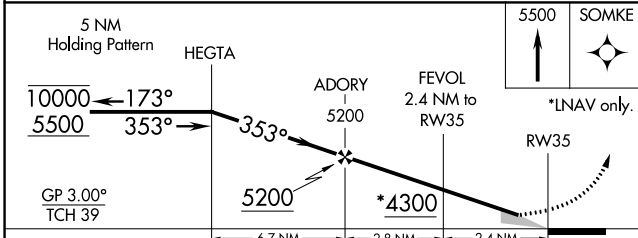

WAAS CH 65719 W35A	APP CRS 353°	Rwy Idg TDZE 3514 Apt Elev 3514
--	------------------------	---

RNAV (GPS) RWY 35

LEVELLAND MUNI (LLN)

RNP APCH-GPS.	MISSED APPROACH: Climb to 5500 direct SOMKE and hold.
<p>∇ Baro-VNAV NA. Use Lubbock altimeter setting. Circling to Rwy 8, 26 NA at night. Circling NA west of Rwy 17-35.</p>	

AWOS-3PT 121.125	LBB ASOS 125.3	LUBBOCK APP CON 119.2 351.8	UNICOM 122.8 (CTAF)
----------------------------	--------------------------	---------------------------------------	-------------------------------