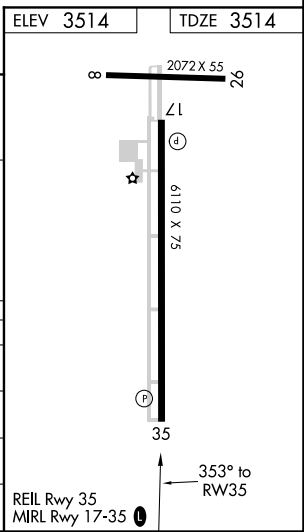

WAAS CH 65719 W35A	APP CRS 353°	Rwy Idg TDZE 3514 Apt Elev 3514
--	------------------------	---

RNAV (GPS) RWY 35

LEVELLAND MUNI (LLN)

RNP APCH-GPS.	MISSED APPROACH: Climb to 5500 direct SOMKE and hold.
<p>∇ Baro-VNAV NA. Use Lubbock altimeter setting. Circling to Rwy 8, 26 NA at night. Circling NA west of Rwy 17-35.</p>	

CATEGORY	A	B	C	D
LPV DA	3862-1 1/8		348 (400-1 1/8)	
LNAV/VNAV DA	3862-1 1/8		348 (400-1 1/8)	
LNAV MDA	3940-1	426 (500-1)	3940-1 1/4	426 (500-1 1/4)
CIRCLING	4100-1 586 (600-1)	4300-1 1/4 786 (800-1 1/4)	4320-2 1/4 806 (900-2 1/4)	4320-2 1/2 806 (900-2 1/2)