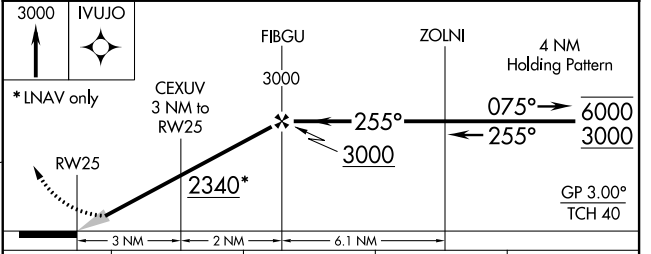

CATEGORY	A	B	C	D
LPV DA		1666-1 302 (400-1)		NA
LNAV/VNAV DA		1666-1 302 (400-1)		NA
LNAV MDA		1720-1 356 (400-1)		NA
C CIRCLING	1900-1 536 (600-1)	2080-1 716 (800-1)	2260-2¾ 896 (900-2¾)	NA