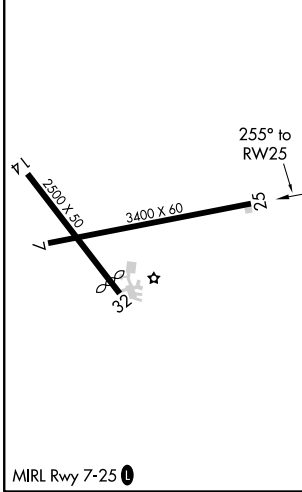

WAAS CH 87141 W25A	APP CRS 255°	Rwy Idg TDZE Apt Elev	3400 1364 1364
--	------------------------	-----------------------------	---

RNAV (GPS) RWY 25

GREENFIELD MUNI (G/F/Z)

RNP APCH.	Circling Rwy 14, 32 NA at night. Baro-VNAV NA. Use Creston altimeter setting.	MISSED APPROACH: Climb to 3000 direct IVUJO and hold.
▽ ▲ NA		

CATEGORY	A	B	C	D
LPV DA		1666-1 302 (400-1)		NA
LNAV/VNAV DA		1666-1 302 (400-1)		NA
LNAV MDA		1720-1 356 (400-1)		NA
C CIRCLING	1900-1 536 (600-1)	2080-1 716 (800-1)	2260-2¾ 896 (900-2¾)	NA