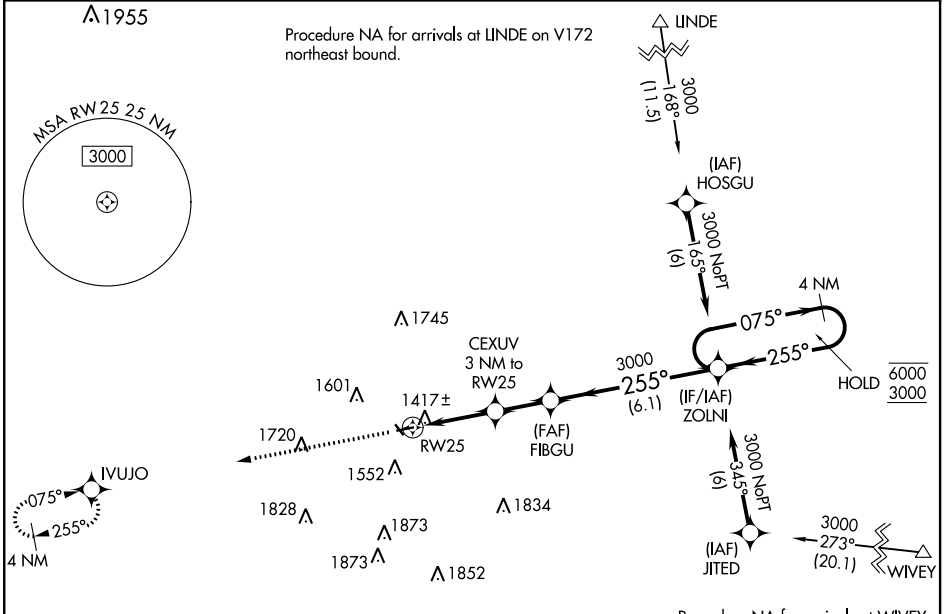

WAAS CH 87141 W25A	APP CRS 255°	Rwy Idg TDZE Apt Elev	3400 1364 1364

RNAV (GPS) RWY 25

GREENFIELD MUNI (G/F/Z)

RNP APCH.	Circling Rwy 14, 32 NA at night. Baro-VNAV NA. Use Creston altimeter setting.	MISSED APPROACH: Climb to 3000 direct IVUJO and hold.
▽ ▲ NA		

CSQ AWOS-3 124.75	MINNEAPOLIS CENTER 125.65 306.95	CTAF 122.9 0

NC-3, 21 APR 2022 to 19 MAY 2022

NC-3, 21 APR 2022 to 19 MAY 2022

ELEV 1364	D	TDZE 1364