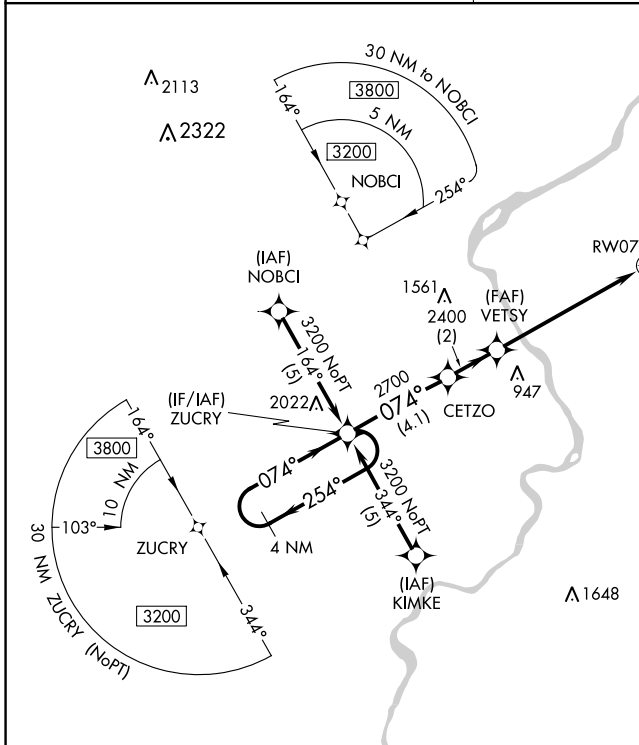

RNAV (GPS) RWY 7

BLAIRSTOWN (1N7)

APP CRS 074°	Rwy Idg TDZE Apt Elev	2794 372 372
------------------------	-----------------------------	---

RNP APCH.

▽ When local altimeter setting not received, use Lehigh Valley altimeter setting. Procedure NA at night. Rwy 7 helicopter visibility reduction below 1 SM NA.

△ NA

MISSED APPROACH: Climbing right turn to 3200 direct ZUCRY and hold.

NEW YORK APP CON
127.6 379.9

UNICOM
123.0 (CTAF) 0

NE-2, 21 APR 2022 to 19 MAY 2022

NE-2, 21 APR 2022 to 19 MAY 2022

CATEGORY	A	B	C	D
LNAV MDA	1140-1 768 (800-1)	1140-1¼ 768 (800-1¼)		NA
LEHIGH VALLEY ALTIMETER SETTING MINIMUMS				
LNAV MDA	1420-1¼ 1048 (1100-1¼)	1420-1½ 1048 (1100-1½)		NA