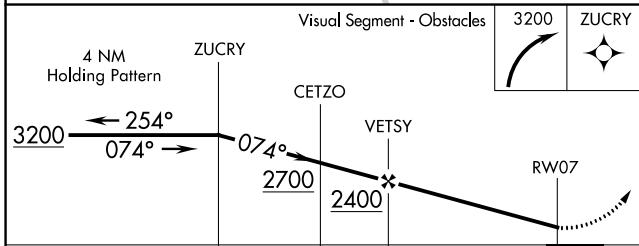

RNAV (GPS) RWY 7

BLAIRSTOWN (1N7)

APP CRS 074°	Rwy Idg TDZE Apt Elev	2794 372 372
------------------------	-----------------------------	---

RNP APCH.

▽ When local altimeter setting not received, use Lehigh Valley altimeter setting. Procedure NA at night. Rwy 7 helicopter visibility reduction below 1 SM NA.

△ NA

MISSED APPROACH: Climbing right turn to 3200 direct ZUCRY and hold.

NEW YORK APP CON
127.6 379.9

UNICOM
123.0 (CTAF) 0

NE-2, 21 APR 2022 to 19 MAY 2022

NE-2, 21 APR 2022 to 19 MAY 2022

CATEGORY	A	B	C	D
LNAV MDA	1140-1 768 (800-1)	1140-1¼ 768 (800-1¼)		NA
LEHIGH VALLEY ALTIMETER SETTING MINIMUMS				
LNAV MDA	1420-1¼ 1048 (1100-1¼)	1420-1½ 1048 (1100-1½)		NA