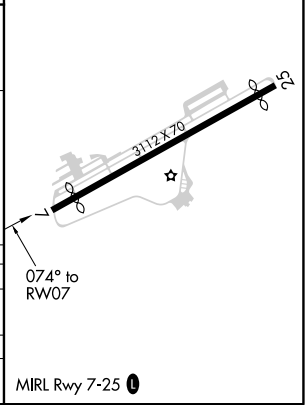

RNAV (GPS) RWY 7

BLAIRSTOWN (1N7)

APP CRS 074°	Rwy Idg TDZE Apt Elev	2794 372 372
------------------------	-----------------------------	---

RNP APCH.

▽ When local altimeter setting not received, use Lehigh Valley altimeter setting. Procedure NA at night. Rwy 7 helicopter visibility reduction below 1 SM NA.

△ NA

MISSED APPROACH: Climbing right turn to 3200 direct ZUCRY and hold.

NEW YORK APP CON
127.6 379.9

UNICOM
123.0 (CTAF) 0

NE-2, 21 APR 2022 to 19 MAY 2022

NE-2, 21 APR 2022 to 19 MAY 2022

CATEGORY	A	B	C	D
LNAV MDA	1140-1 768 (800-1)	1140-1¼ 768 (800-1¼)		NA
LEHIGH VALLEY ALTIMETER SETTING MINIMUMS				
LNAV MDA	1420-1¼ 1048 (1100-1¼)	1420-1½ 1048 (1100-1½)		NA