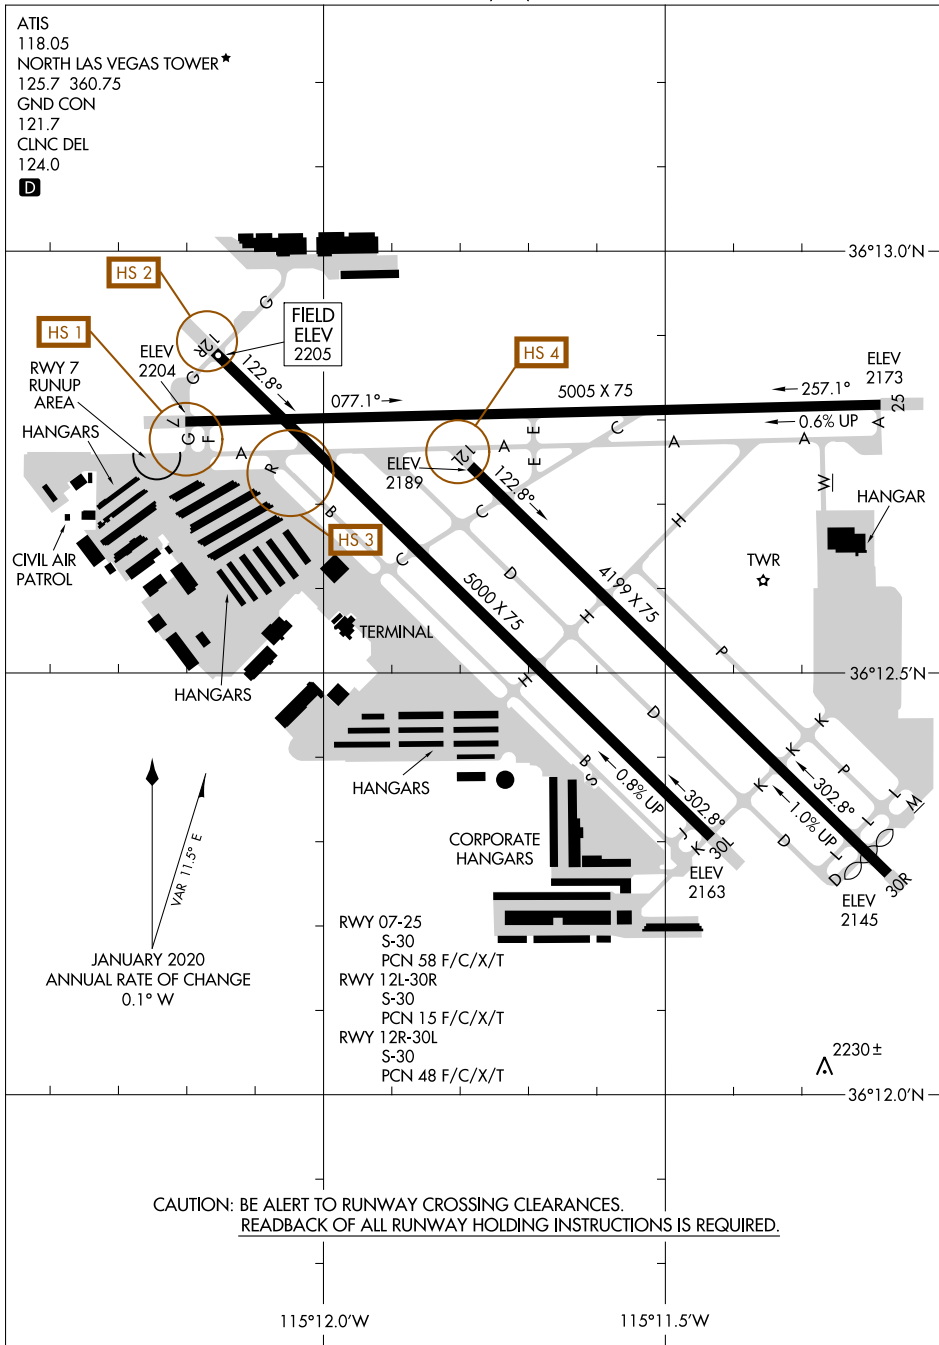

AIRPORT DIAGRAM

AL-6970 (FAA)

NORTH LAS VEGAS (VGT)
LAS VEGAS, NEVADA

ATIS
118.05
NORTH LAS VEGAS TOWER *
125.7 360.75
GND CON
121.7
CLNC DEL
124.0

D

SW-4, 21 APR 2022 to 19 MAY 2022

SW-4, 21 APR 2022 to 19 MAY 2022

CAUTION: BE ALERT TO RUNWAY CROSSING CLEARANCES.
READBACK OF ALL RUNWAY HOLDING INSTRUCTIONS IS REQUIRED.

AIRPORT DIAGRAM

LAS VEGAS, NEVADA
NORTH LAS VEGAS (VGT)